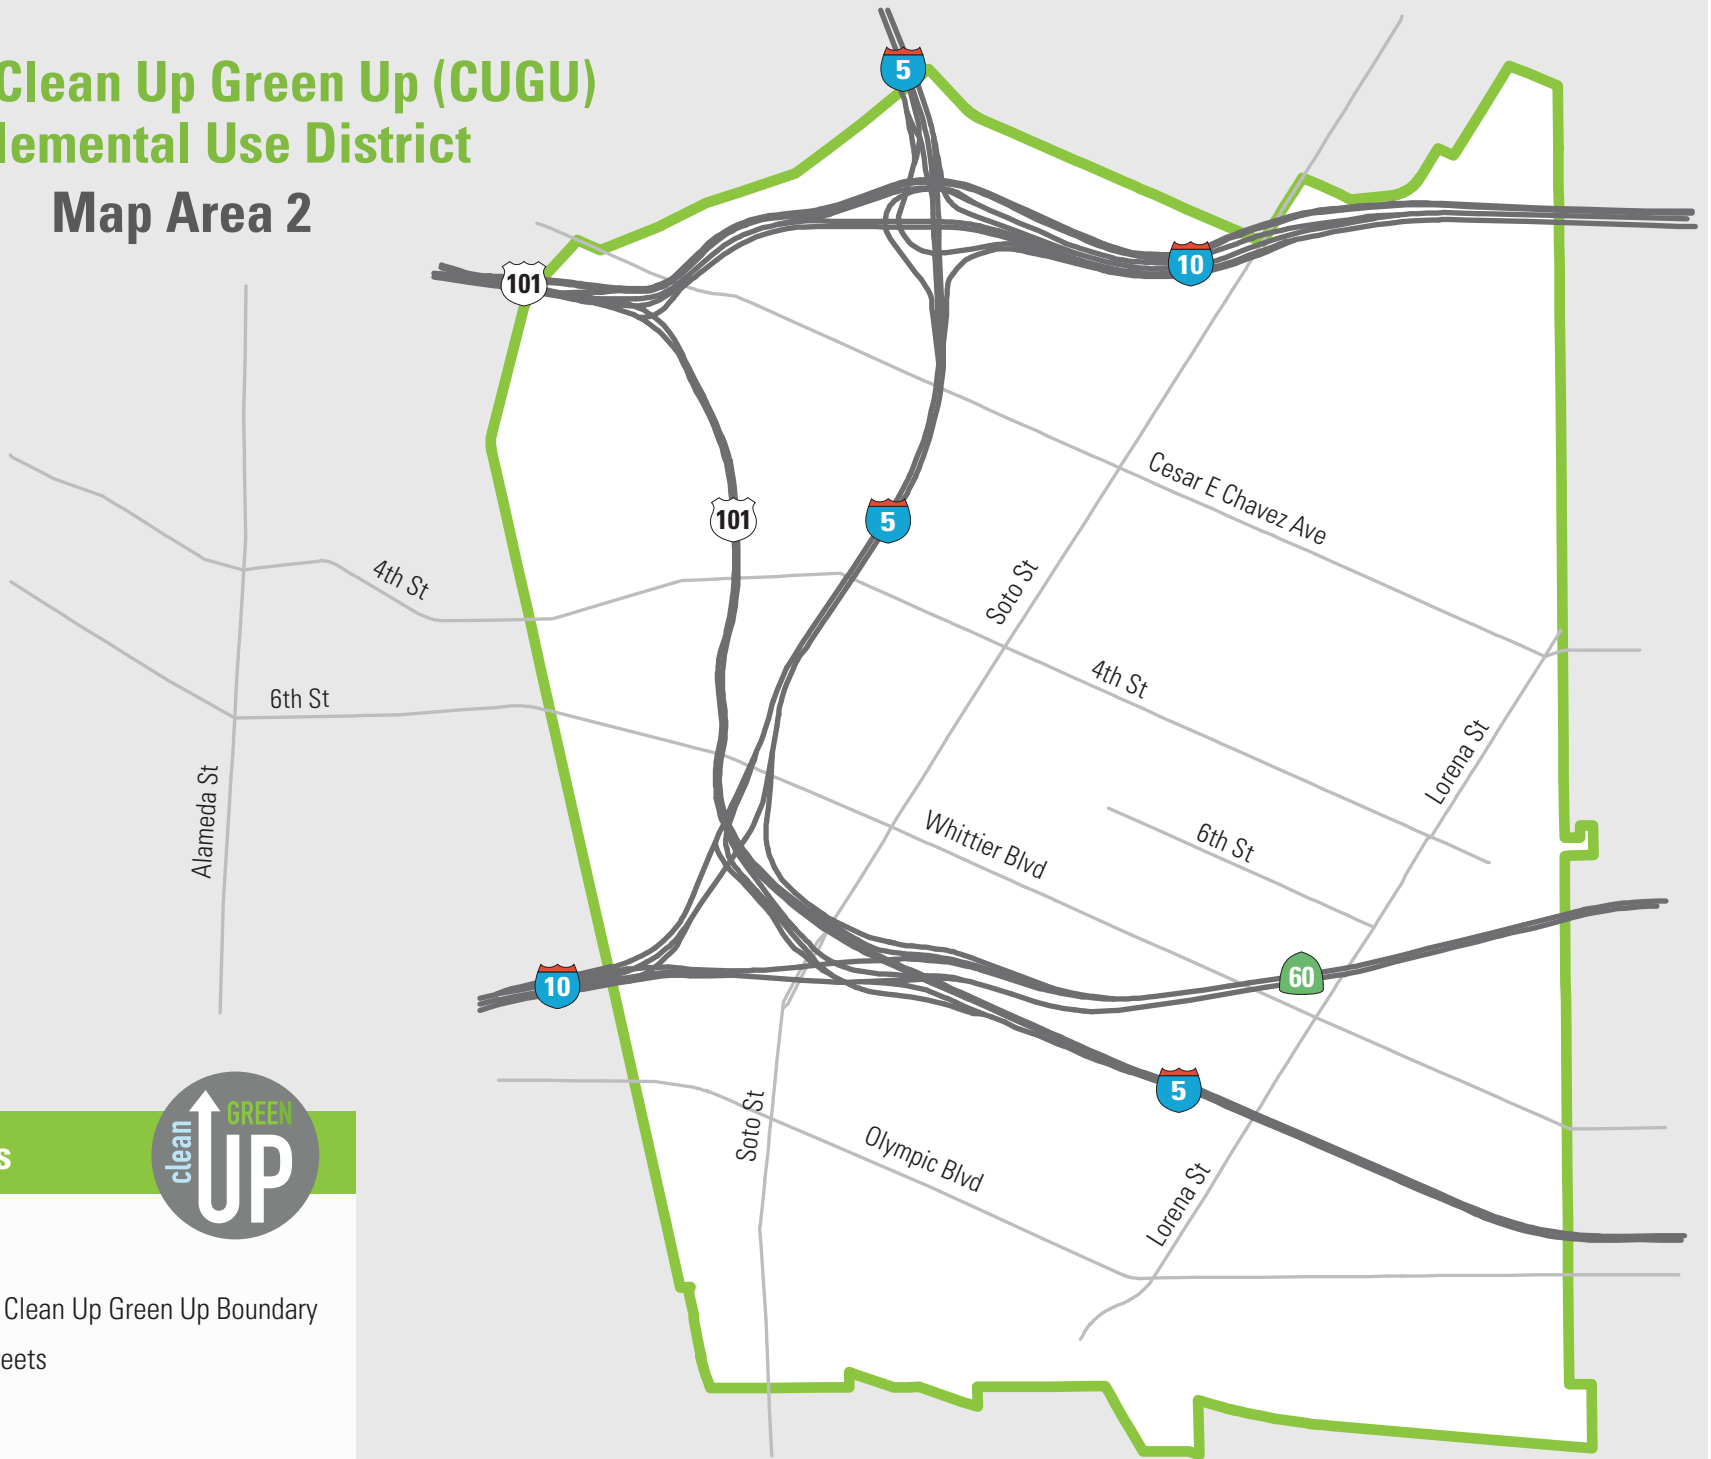

Proposed Clean Up Green Up (CUGU) Supplemental Use District Map Area 1

Pacoima/Sun Valley

LEGEND

- Proposed Clean Up Green Up Boundary
- Major Streets
- Freeways

Not to Scale 

Proposed Clean Up Green Up (CUGU) Supplemental Use District

Map Area 2

Not to Scale 

Boyle Heights

LEGEND

-  Proposed Clean Up Green Up Boundary
-  Major Streets
-  Freeways

Proposed Clean Up Green Up (CUGU) Supplemental Use District

Map Area 3

Not to Scale 

Wilmington

LEGEND

- Proposed Clean Up Green Up Boundary
- Major Streets
- Freeways