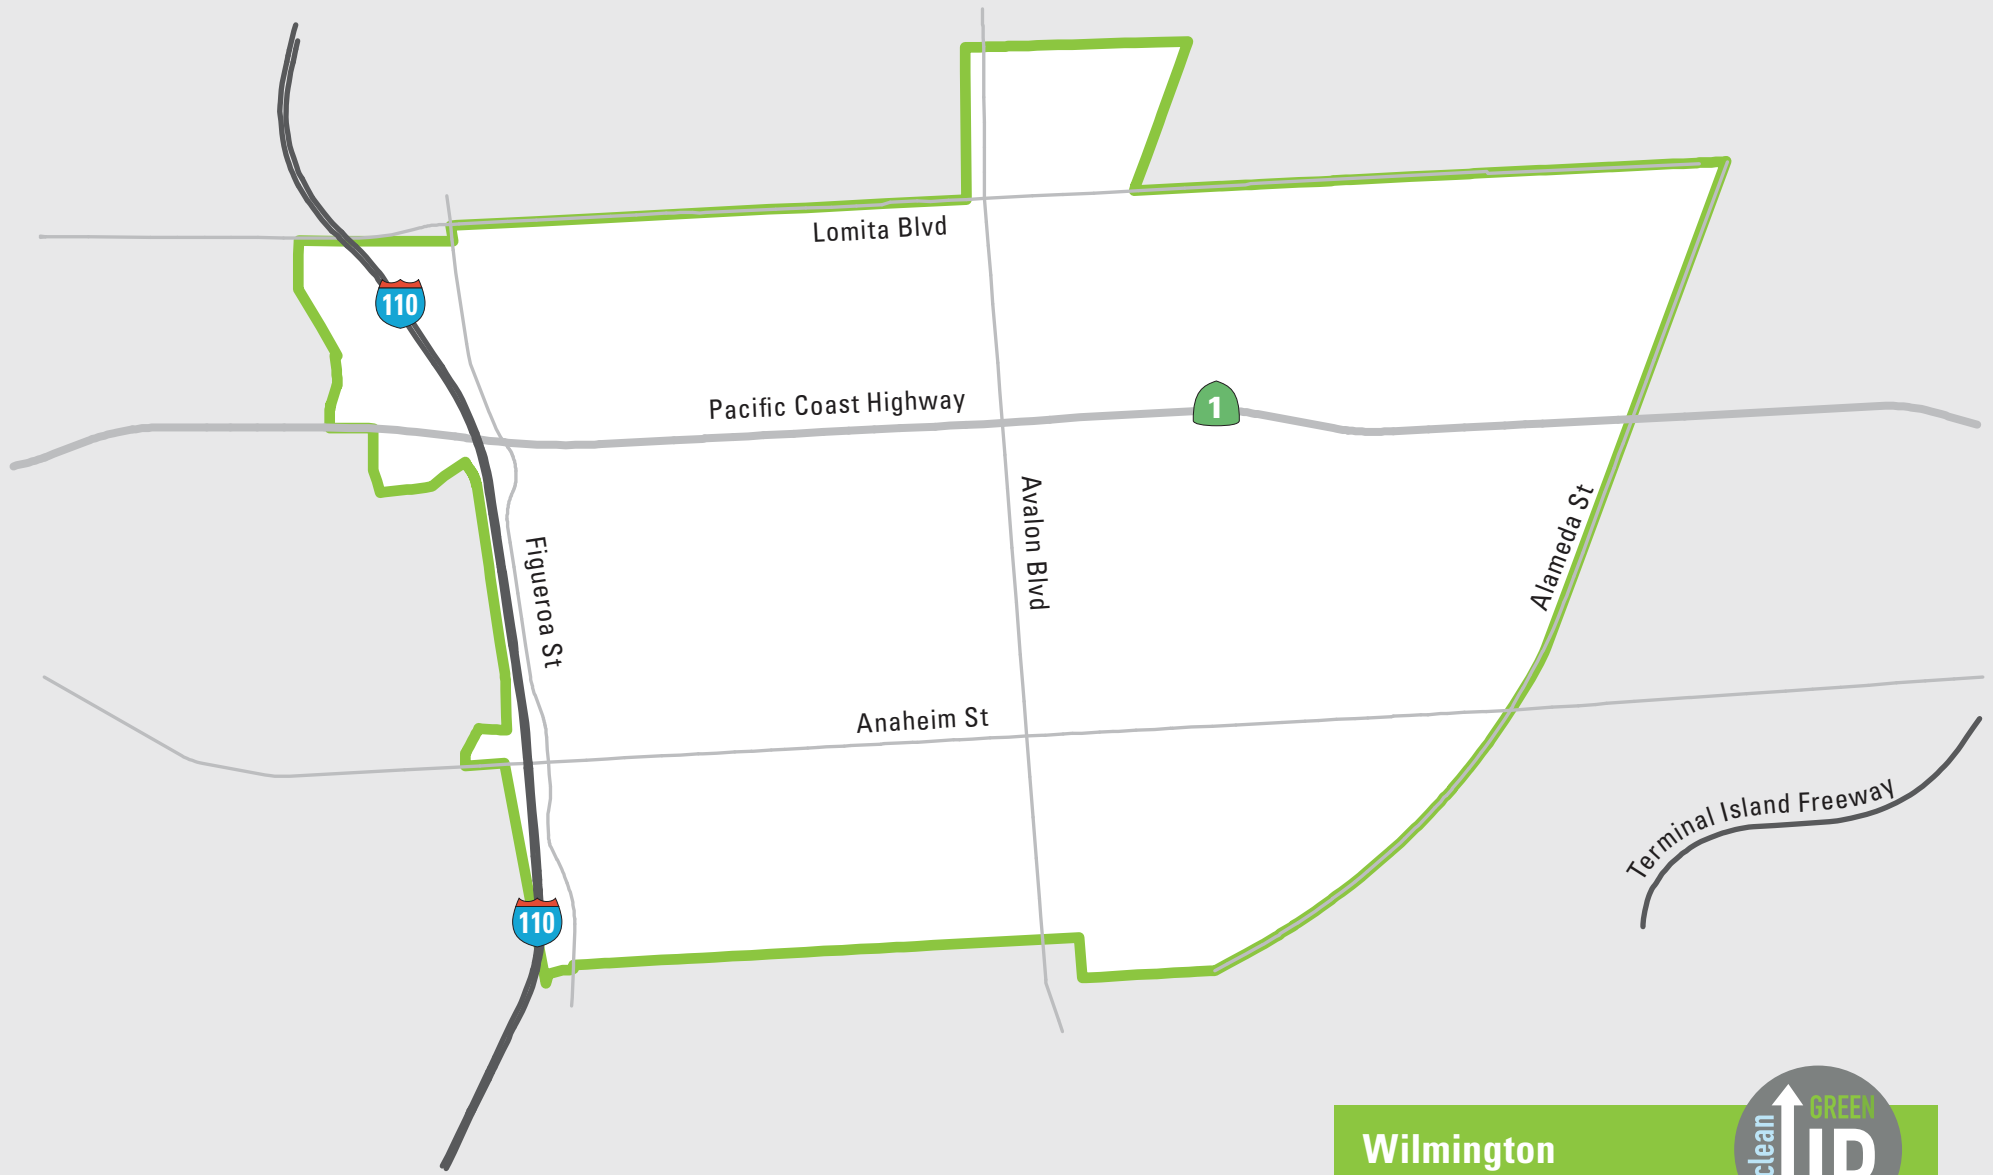

Proposed Clean Up Green Up (CUGU) Supplemental Use District Map Area 1

Pacoima/Sun Valley

LEGEND

- Proposed Clean Up Green Up Boundary
- Major Streets
- Freeways

Not to Scale 

Proposed Clean Up Green Up (CUGU) Supplemental Use District

Map Area 2

Not to Scale 

Boyle Heights

LEGEND

-  Proposed Clean Up Green Up Boundary
-  Major Streets
-  Freeways

Proposed Clean Up Green Up (CUGU) Supplemental Use District

Map Area 3

Not to Scale 

Wilmington

LEGEND

- Proposed Clean Up Green Up Boundary
- Major Streets
- Freeways