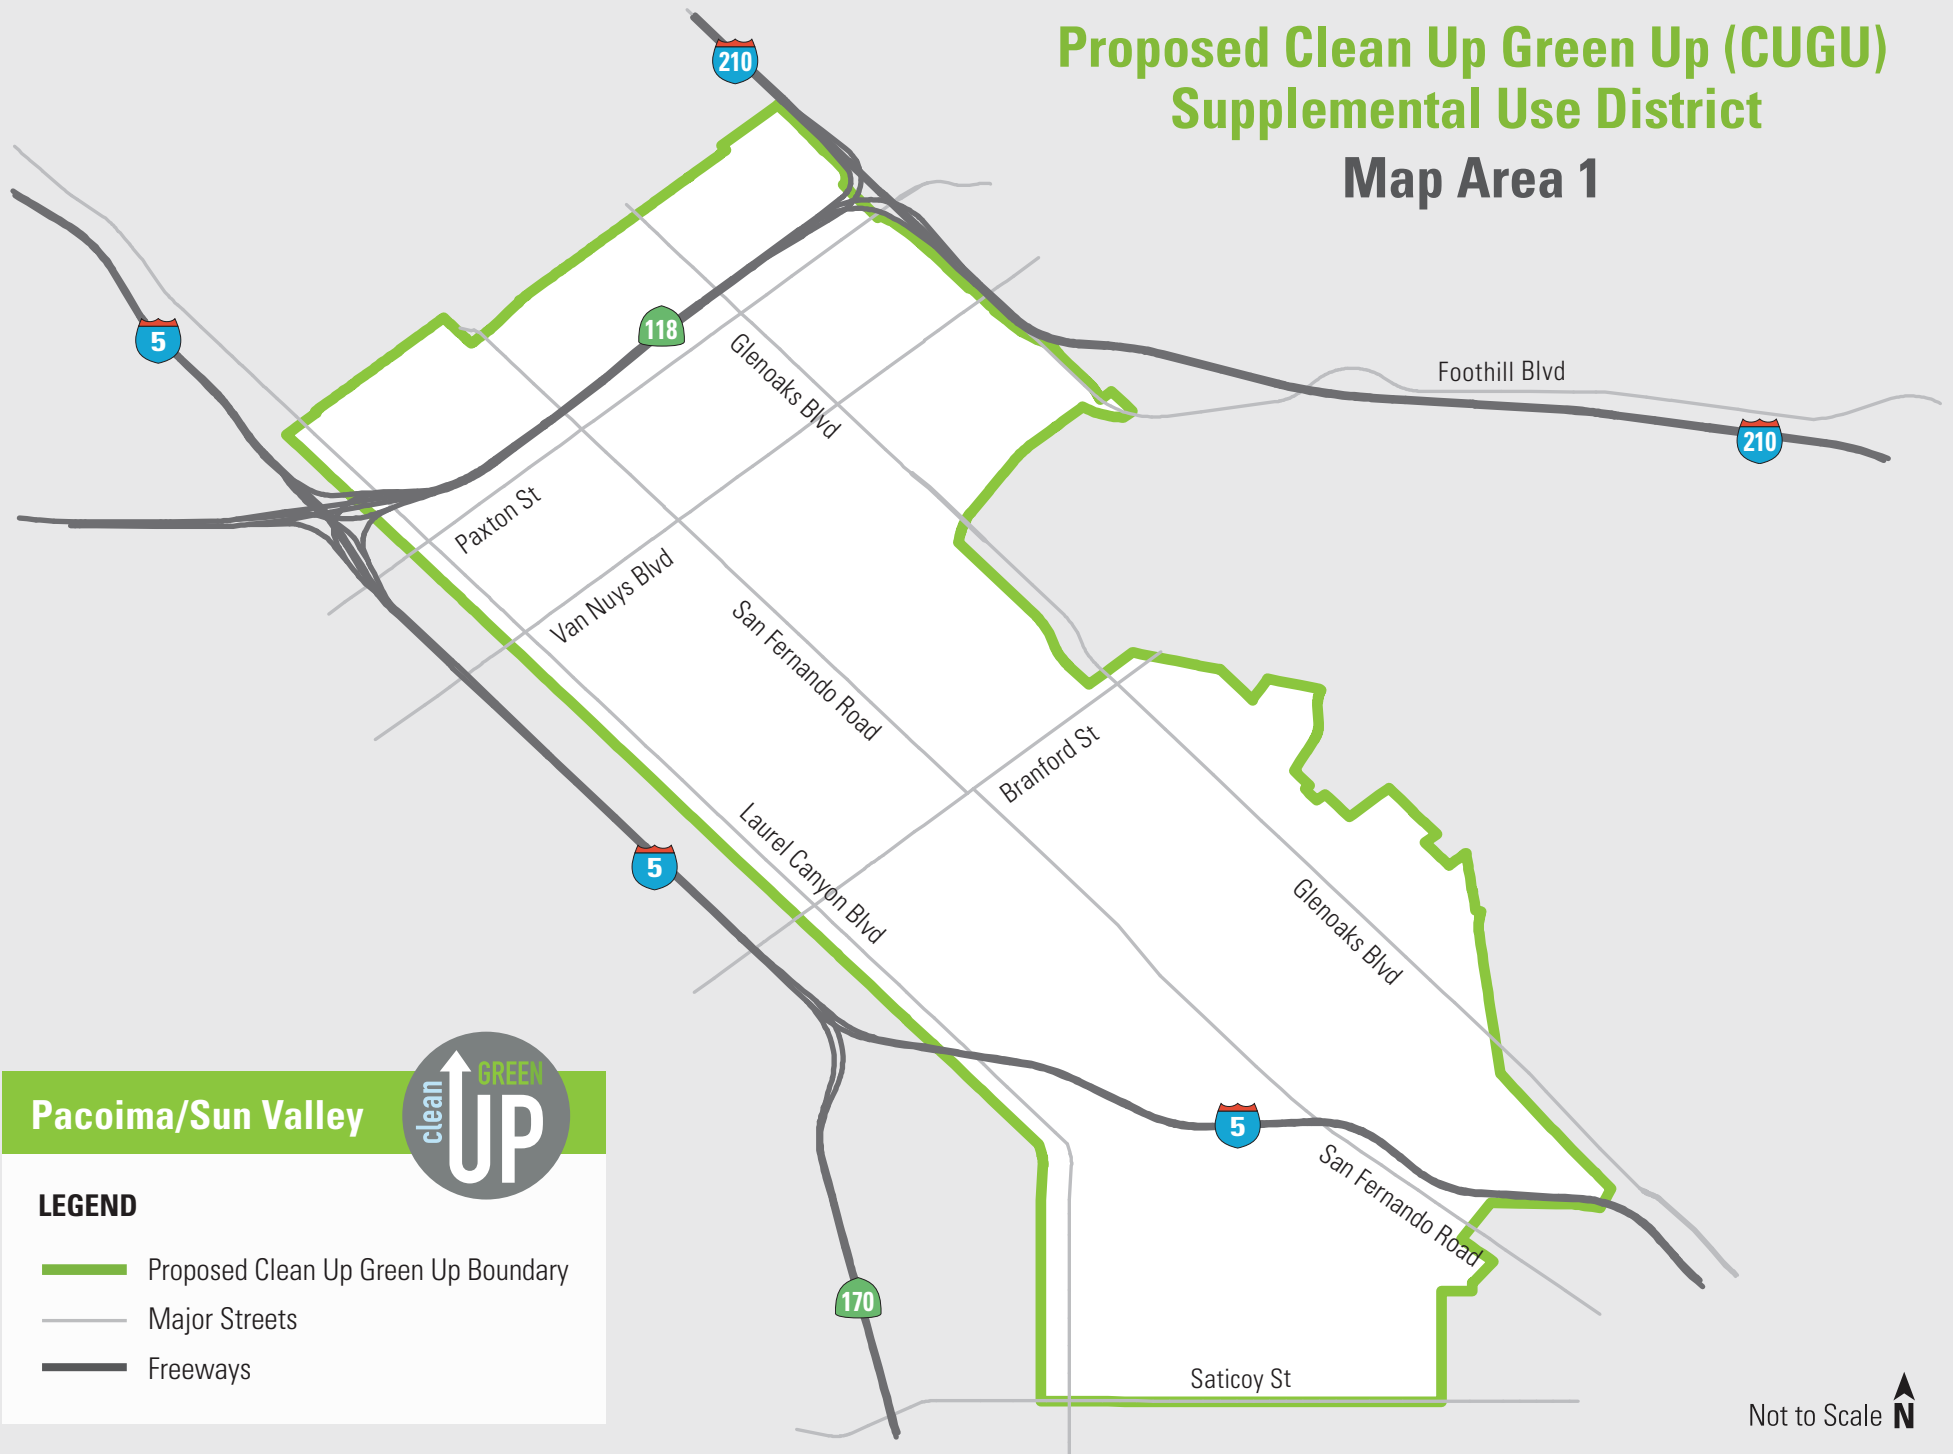

Proposed Clean Up Green Up (CUGU) Supplemental Use District Map Area 1

Pacoima/Sun Valley

LEGEND

- Proposed Clean Up Green Up Boundary
- Major Streets
- Freeways

Not to Scale 

Proposed Clean Up Green Up (CUGU) Supplemental Use District

Map Area 2

Not to Scale 

Boyle Heights

LEGEND

-  Proposed Clean Up Green Up Boundary
-  Major Streets
-  Freeways

Proposed Clean Up Green Up (CUGU) Supplemental Use District

Map Area 3

Not to Scale 

Wilmington

LEGEND

- Proposed Clean Up Green Up Boundary
- Major Streets
- Freeways