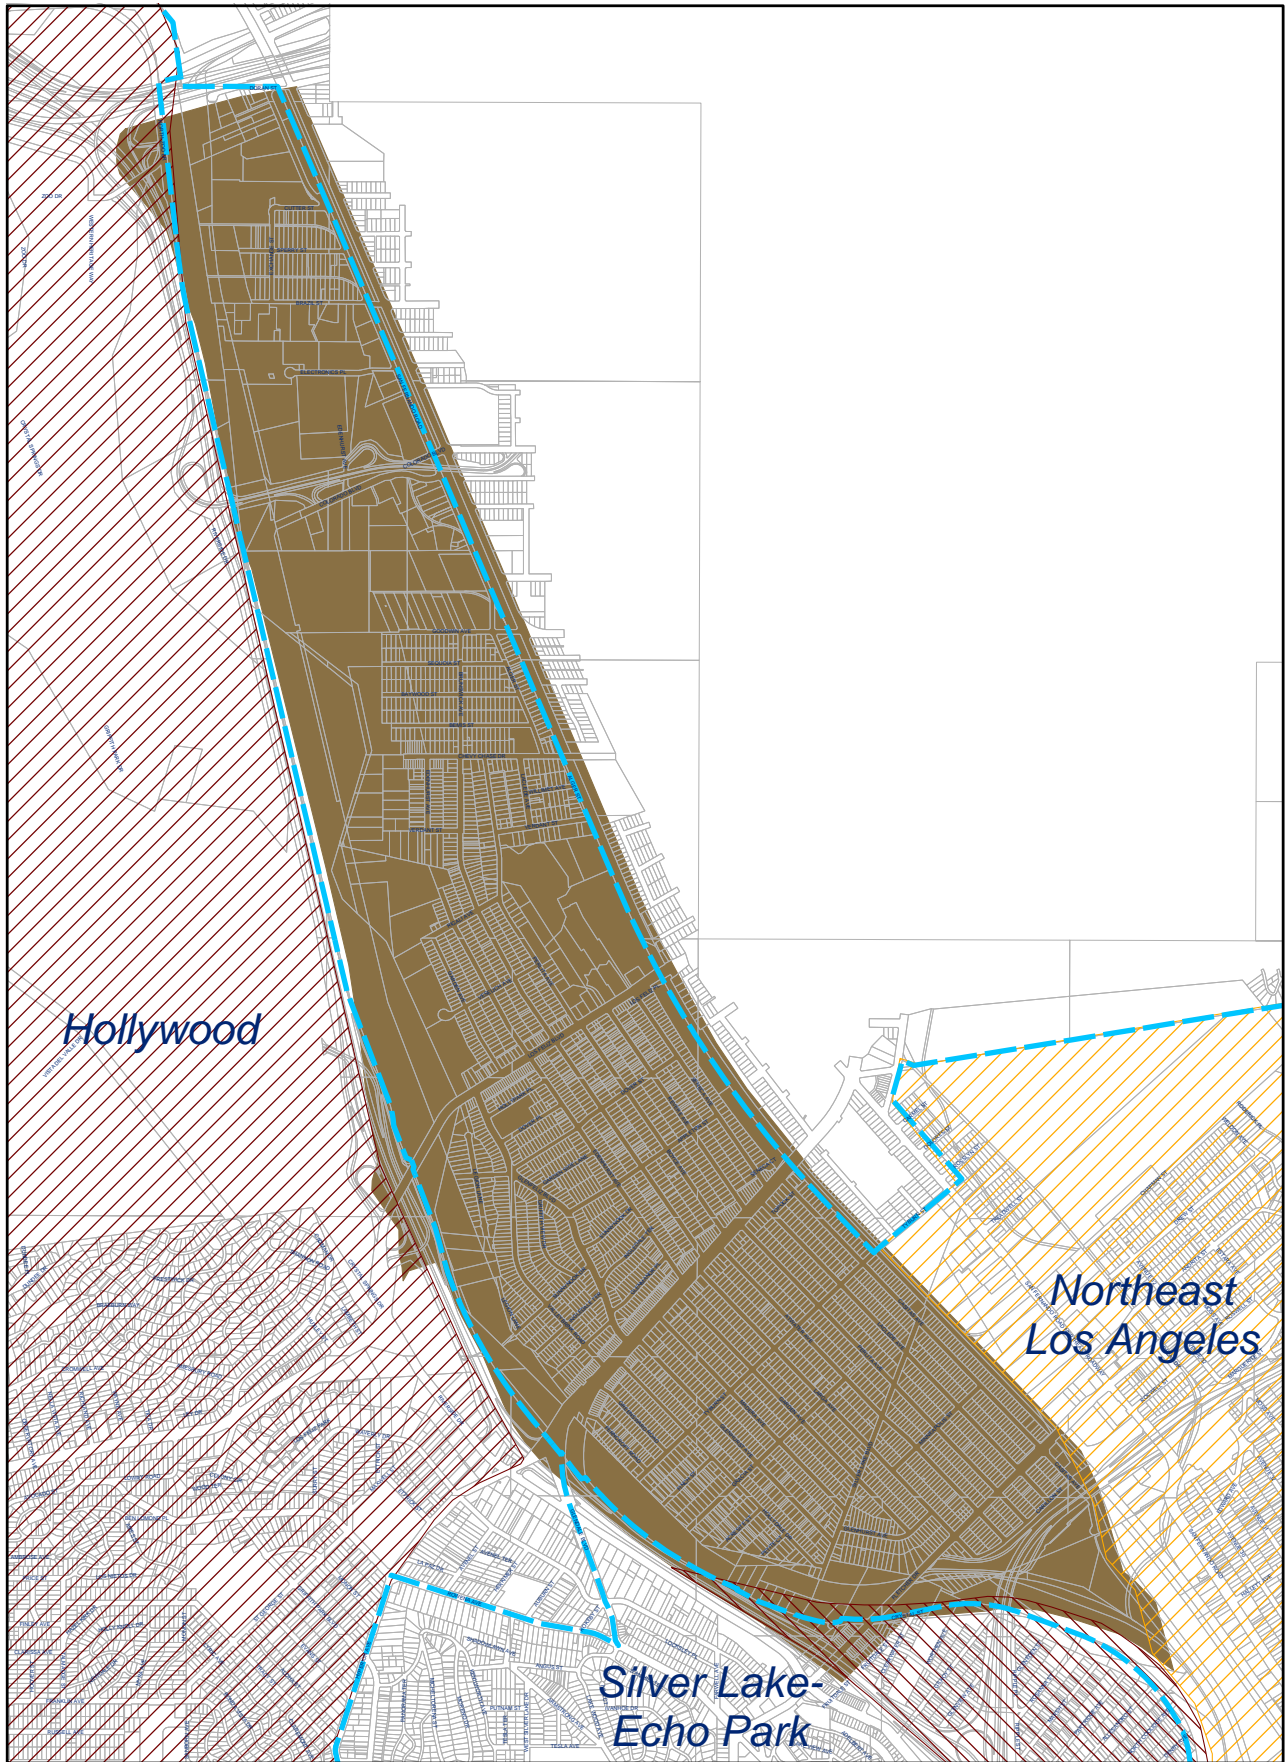

Atwater Village Neighborhood Council

- Atwater Village NC
- Greater Griffith Park NC
- Glassel Park NC

- Elysian Valley Riverside NC
- Community Plan Boundary