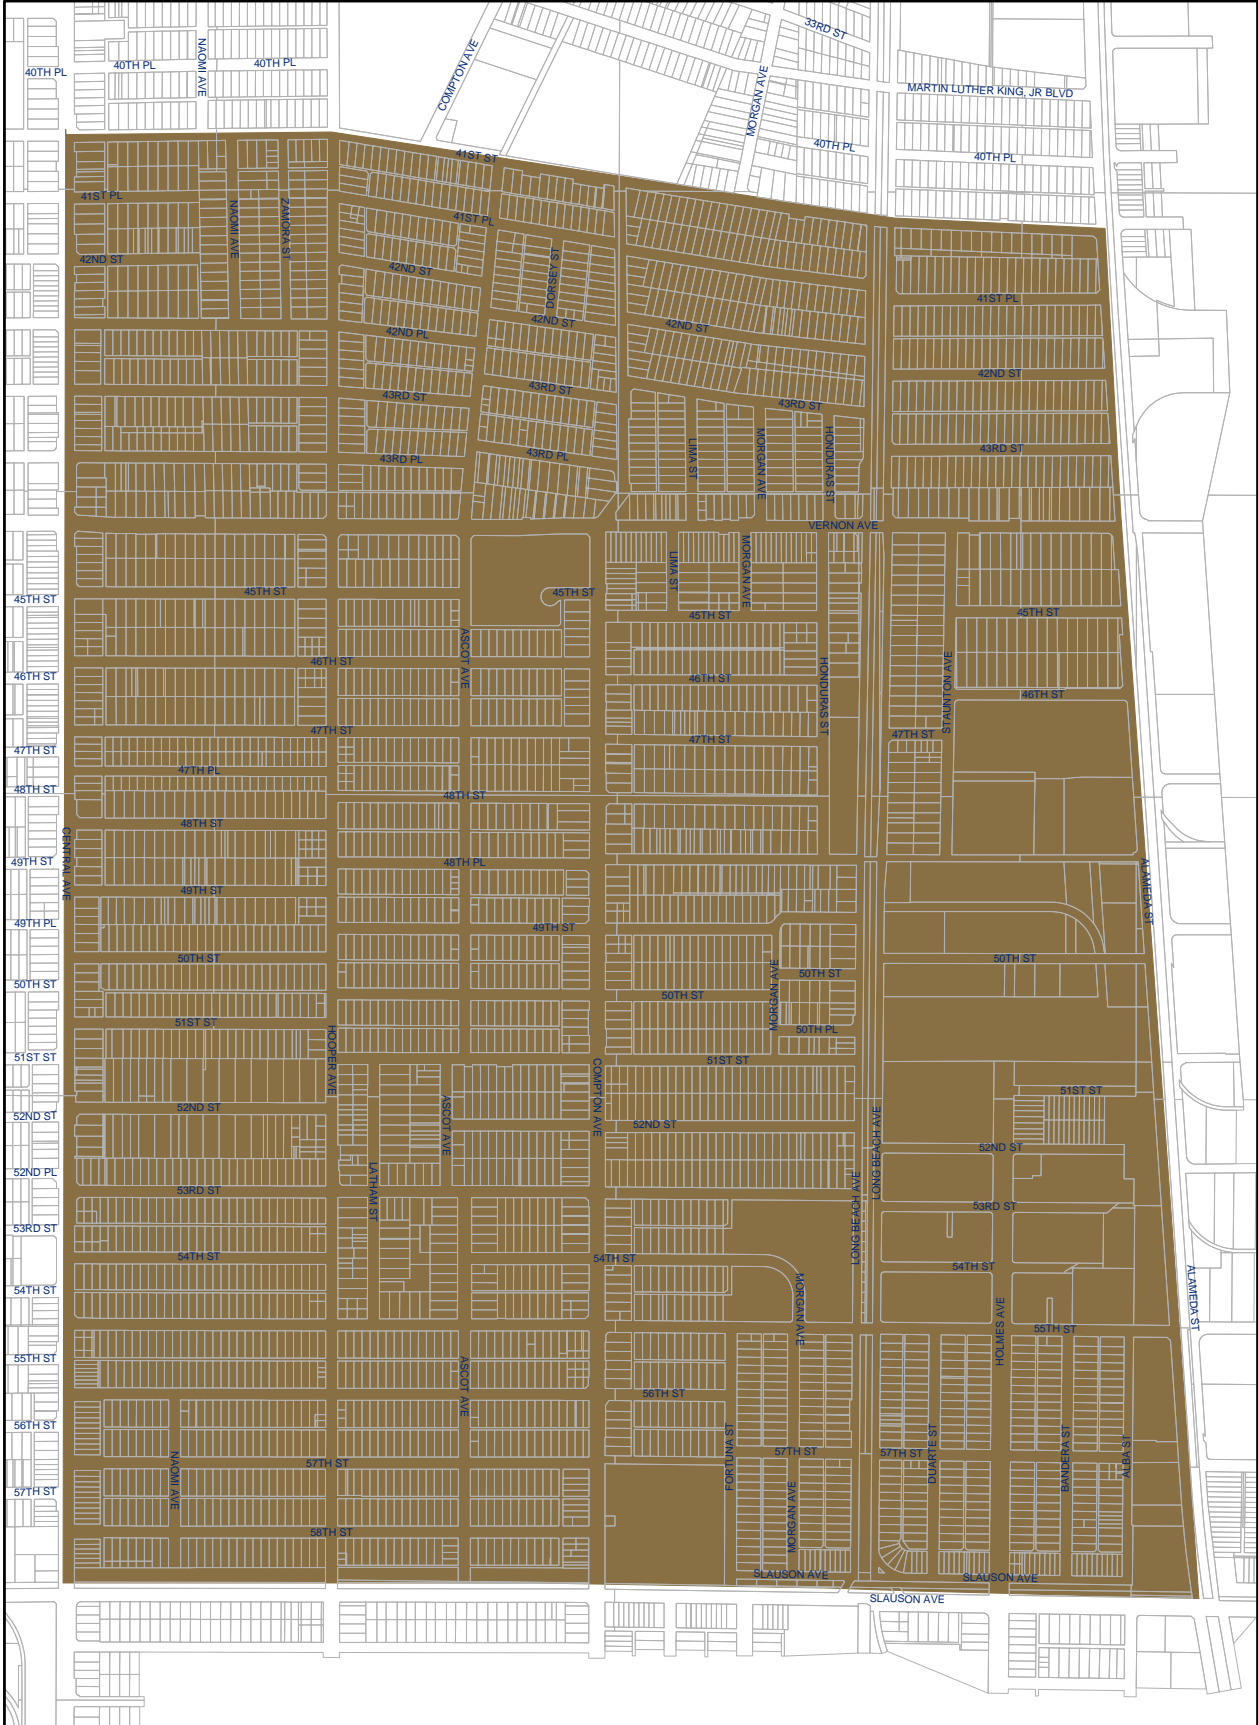

# Central Alameda Neighborhood Council

 Central Alameda NC