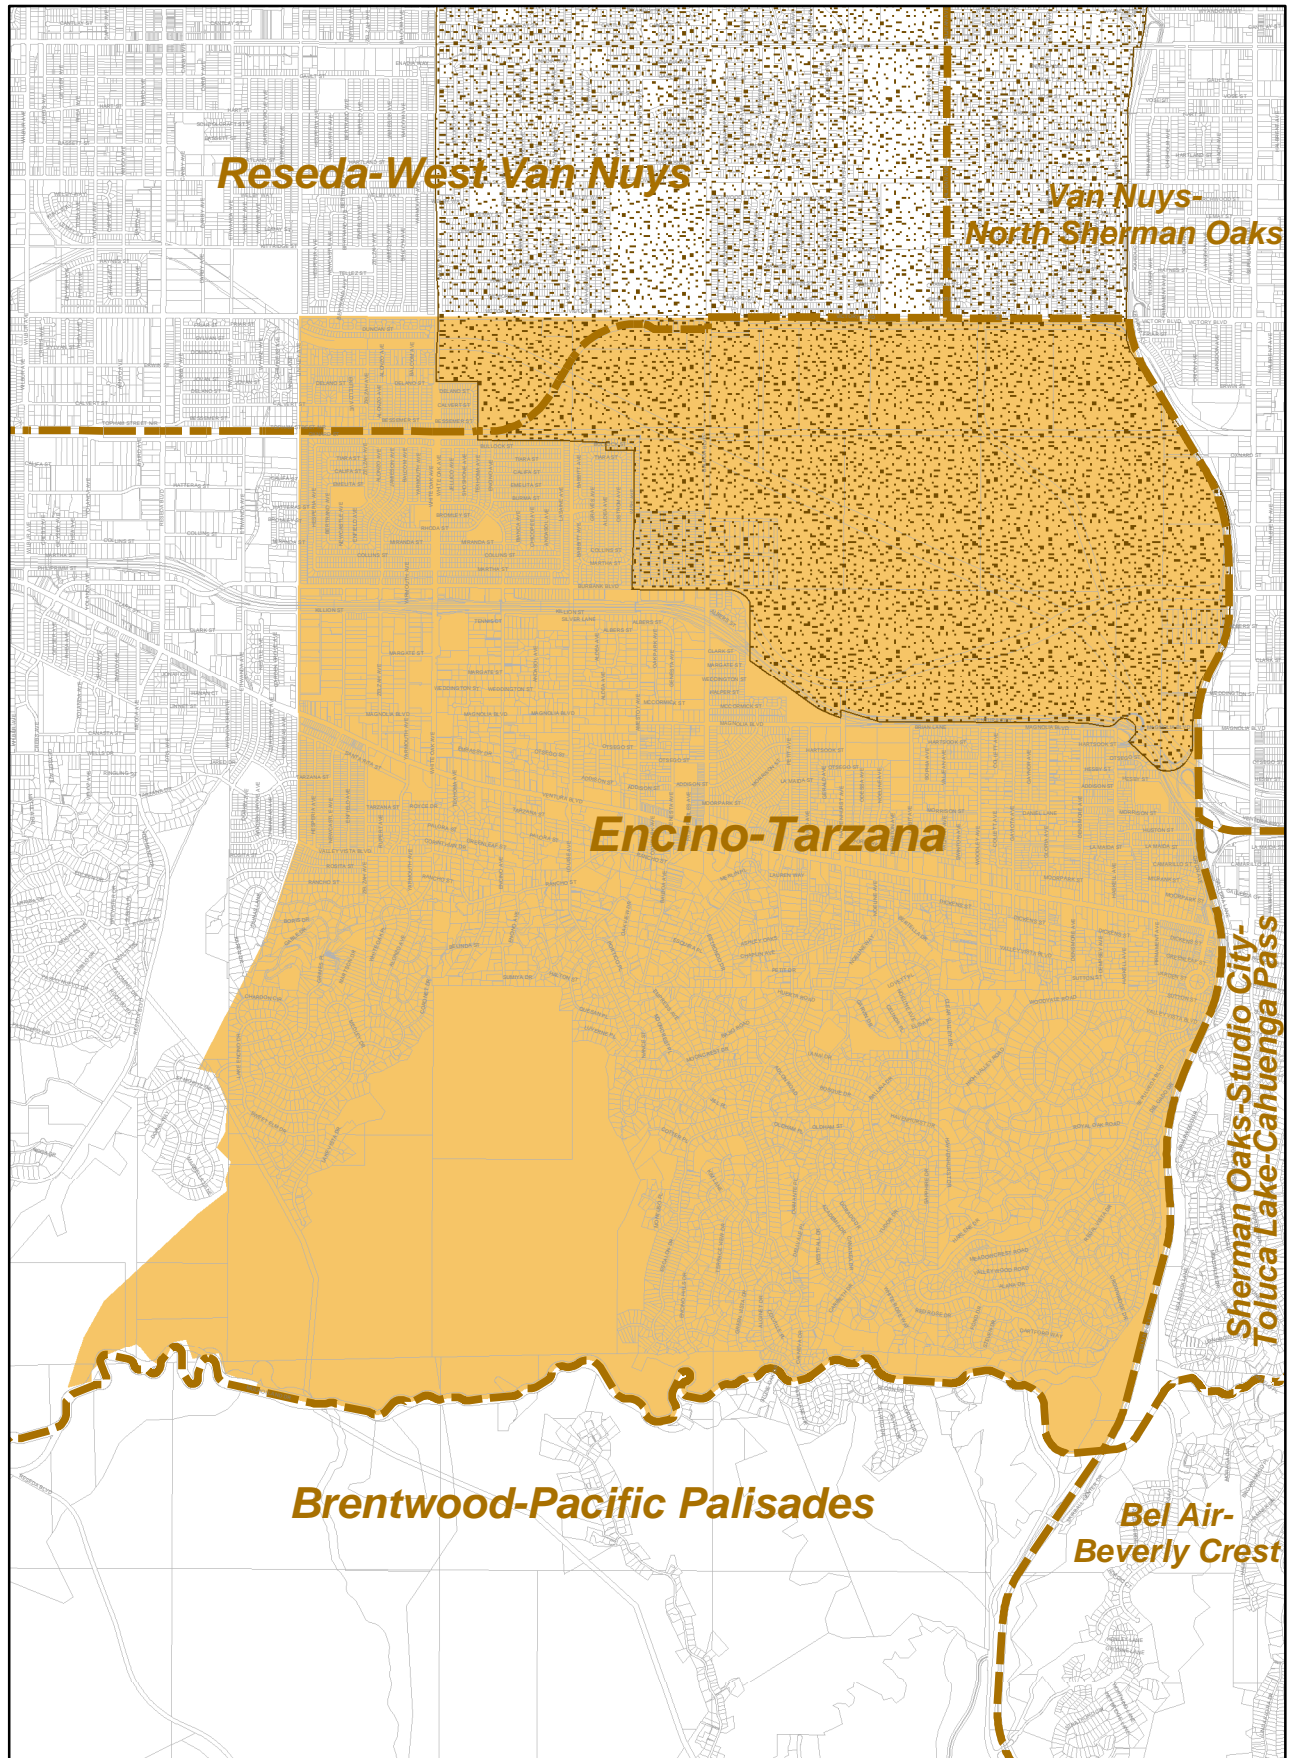

Encino Community Council

Encino Neighborhood Council

Community Plan Boundary

West Van Nuys-Lake Balboa NC