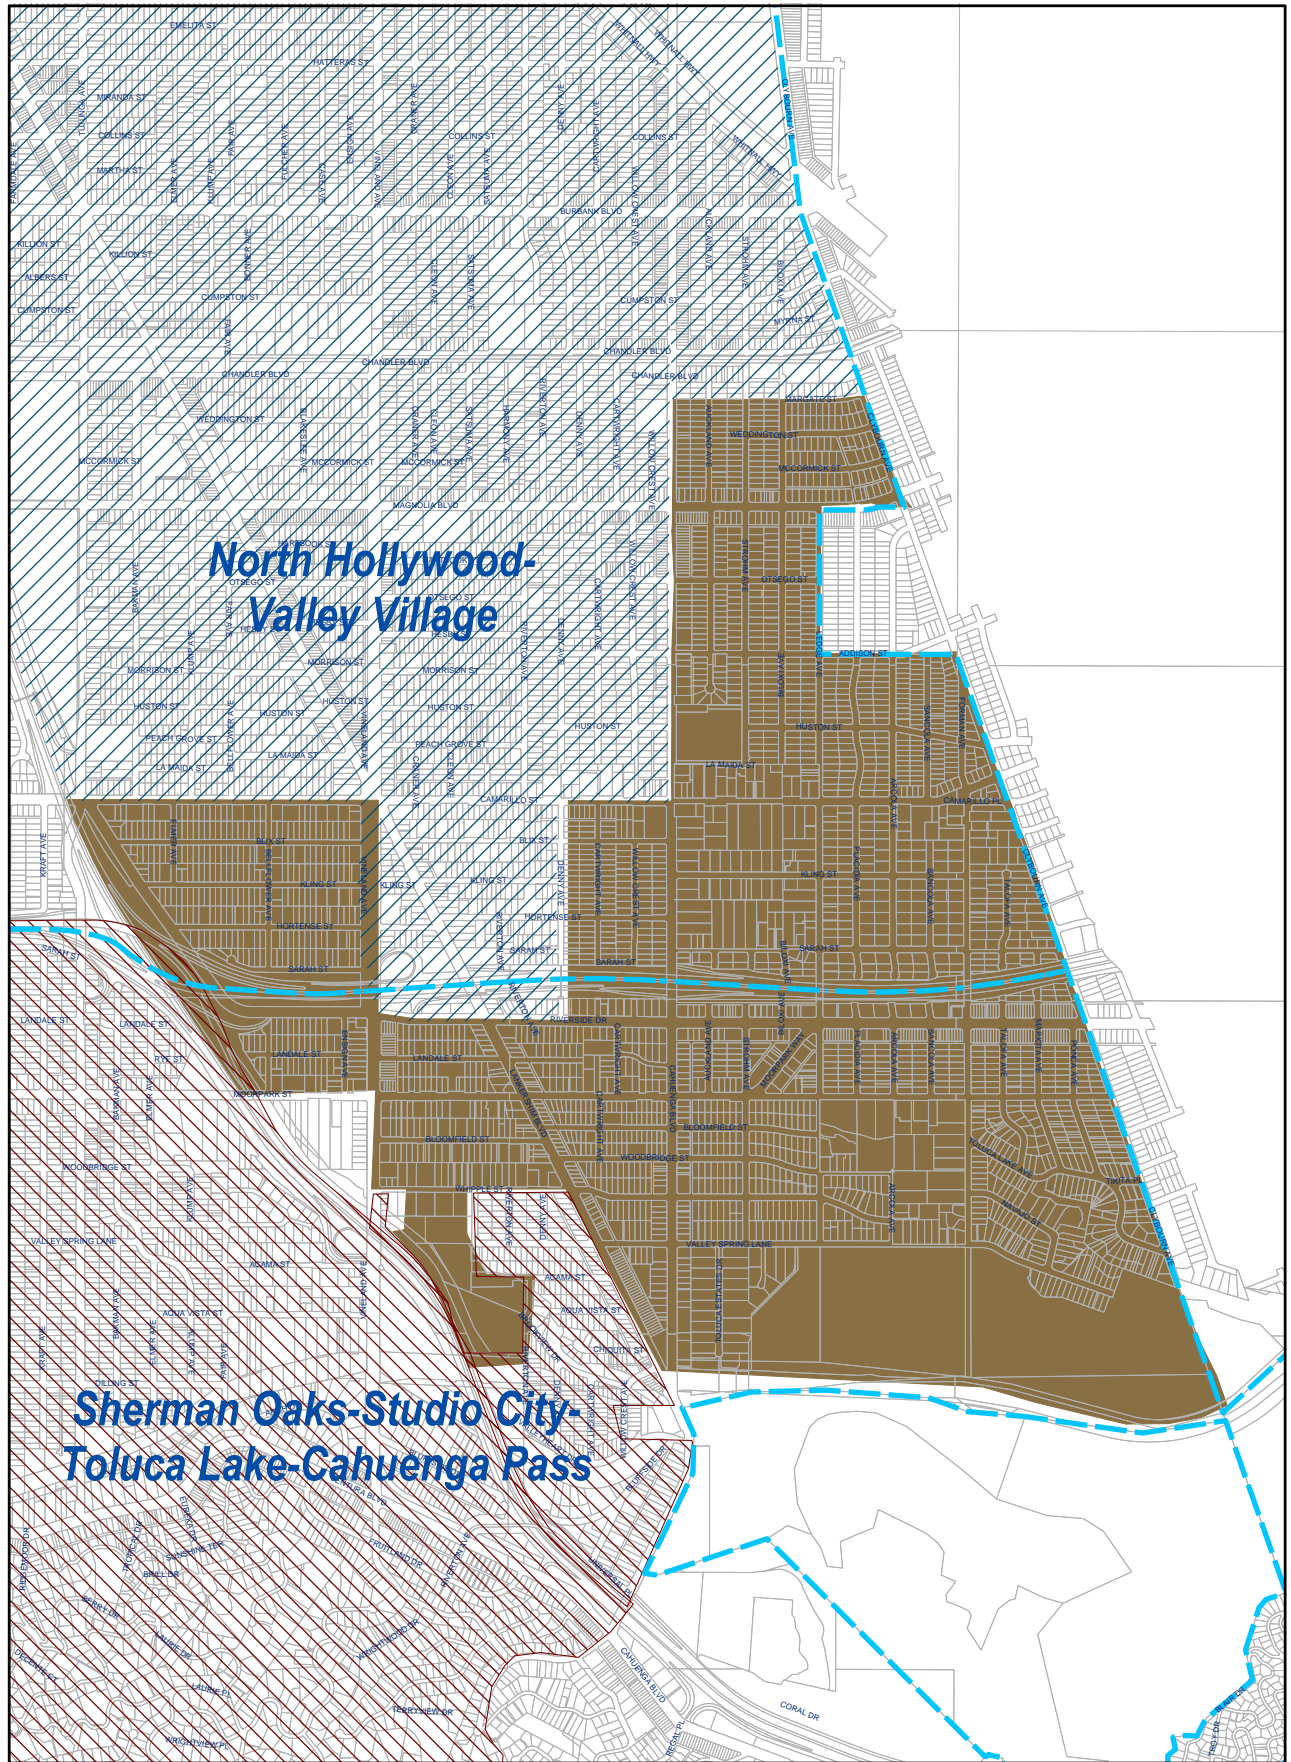

Greater Toluca Lake Neighborhood Council

**North Hollywood-
Valley Village**

**Sherman Oaks-Studio City-
Toluca Lake-Cahuenga Pass**

Greater Toluca Lake

Community Plan Boundary

Mid-Town North Hollywood

Studio City NC