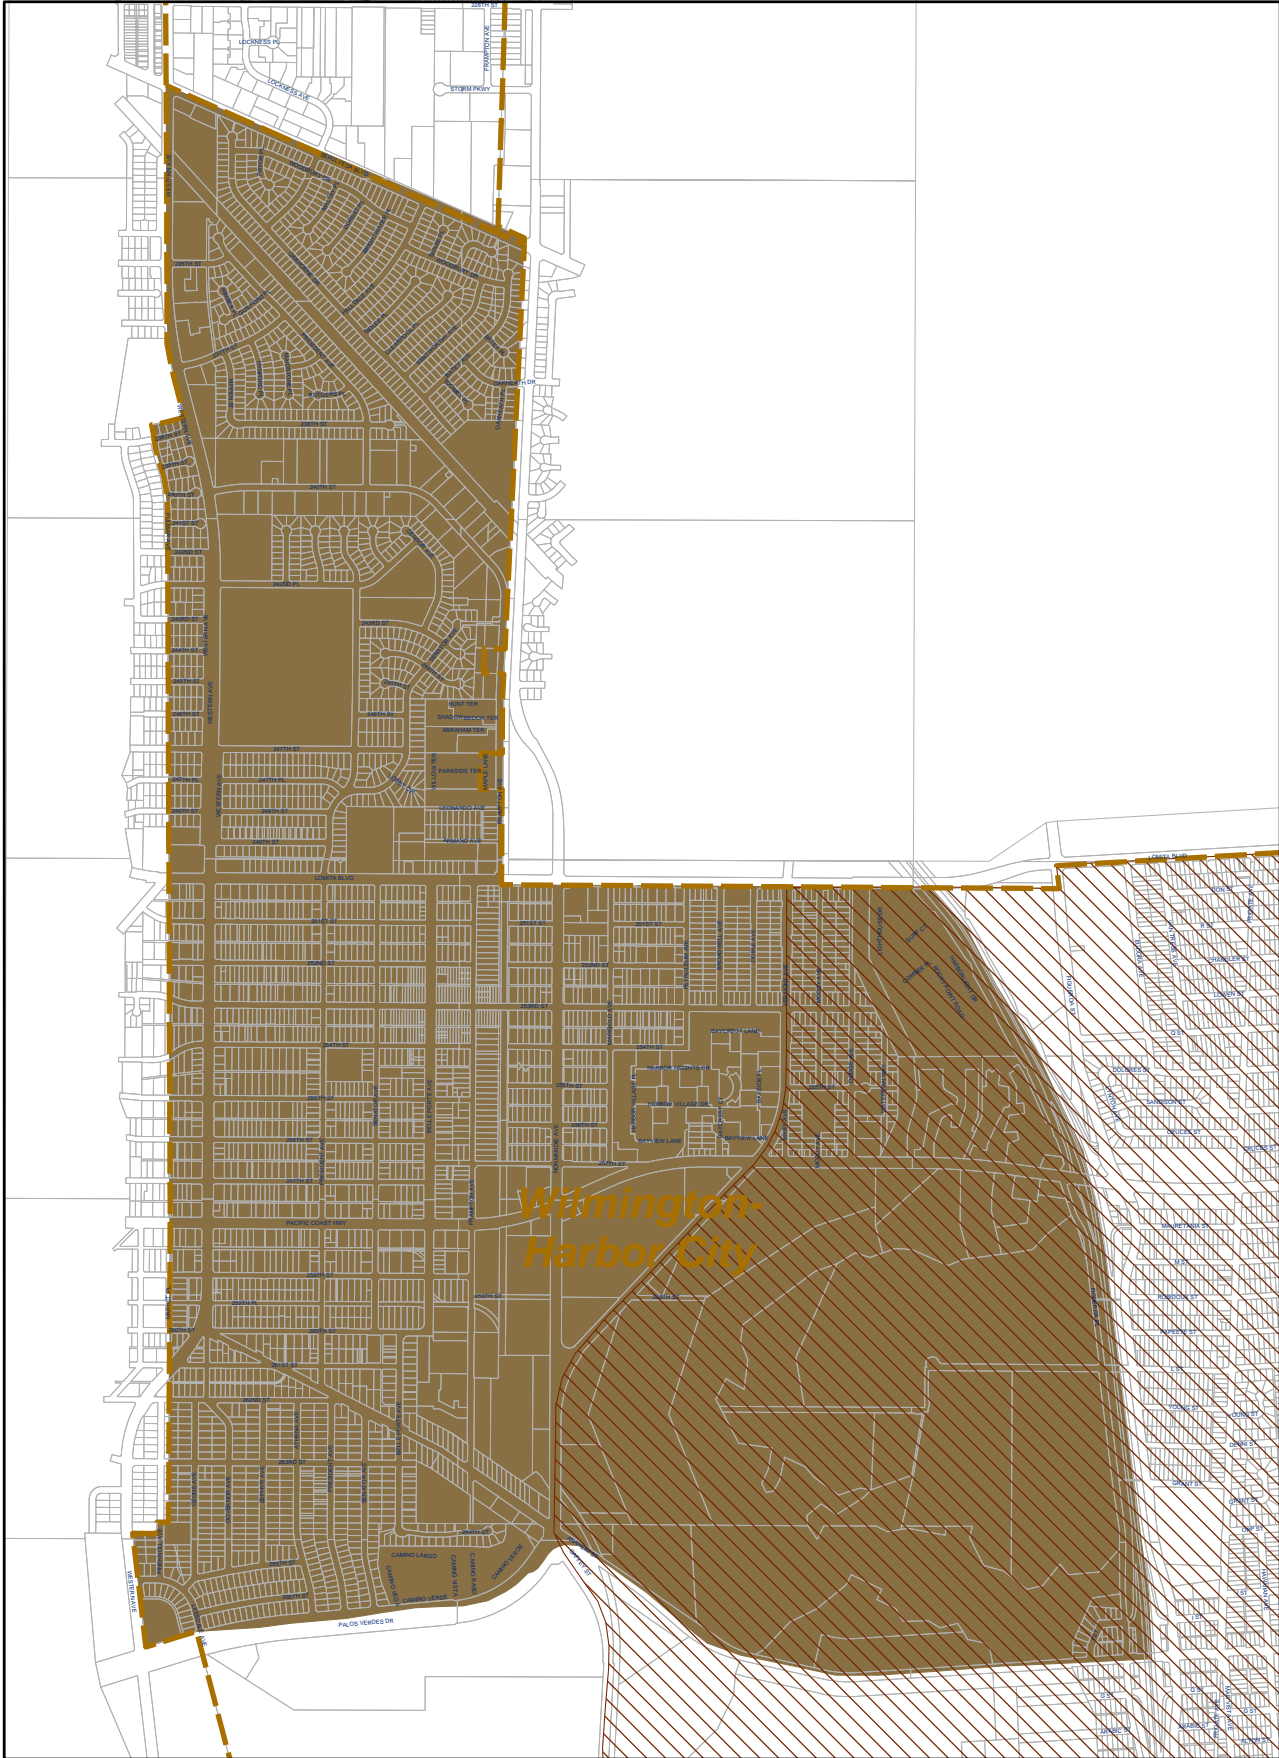

# Harbor City Neighborhood Council

-  Harbor City NC
-  Community Plan Boundary
-  Wilmington NC