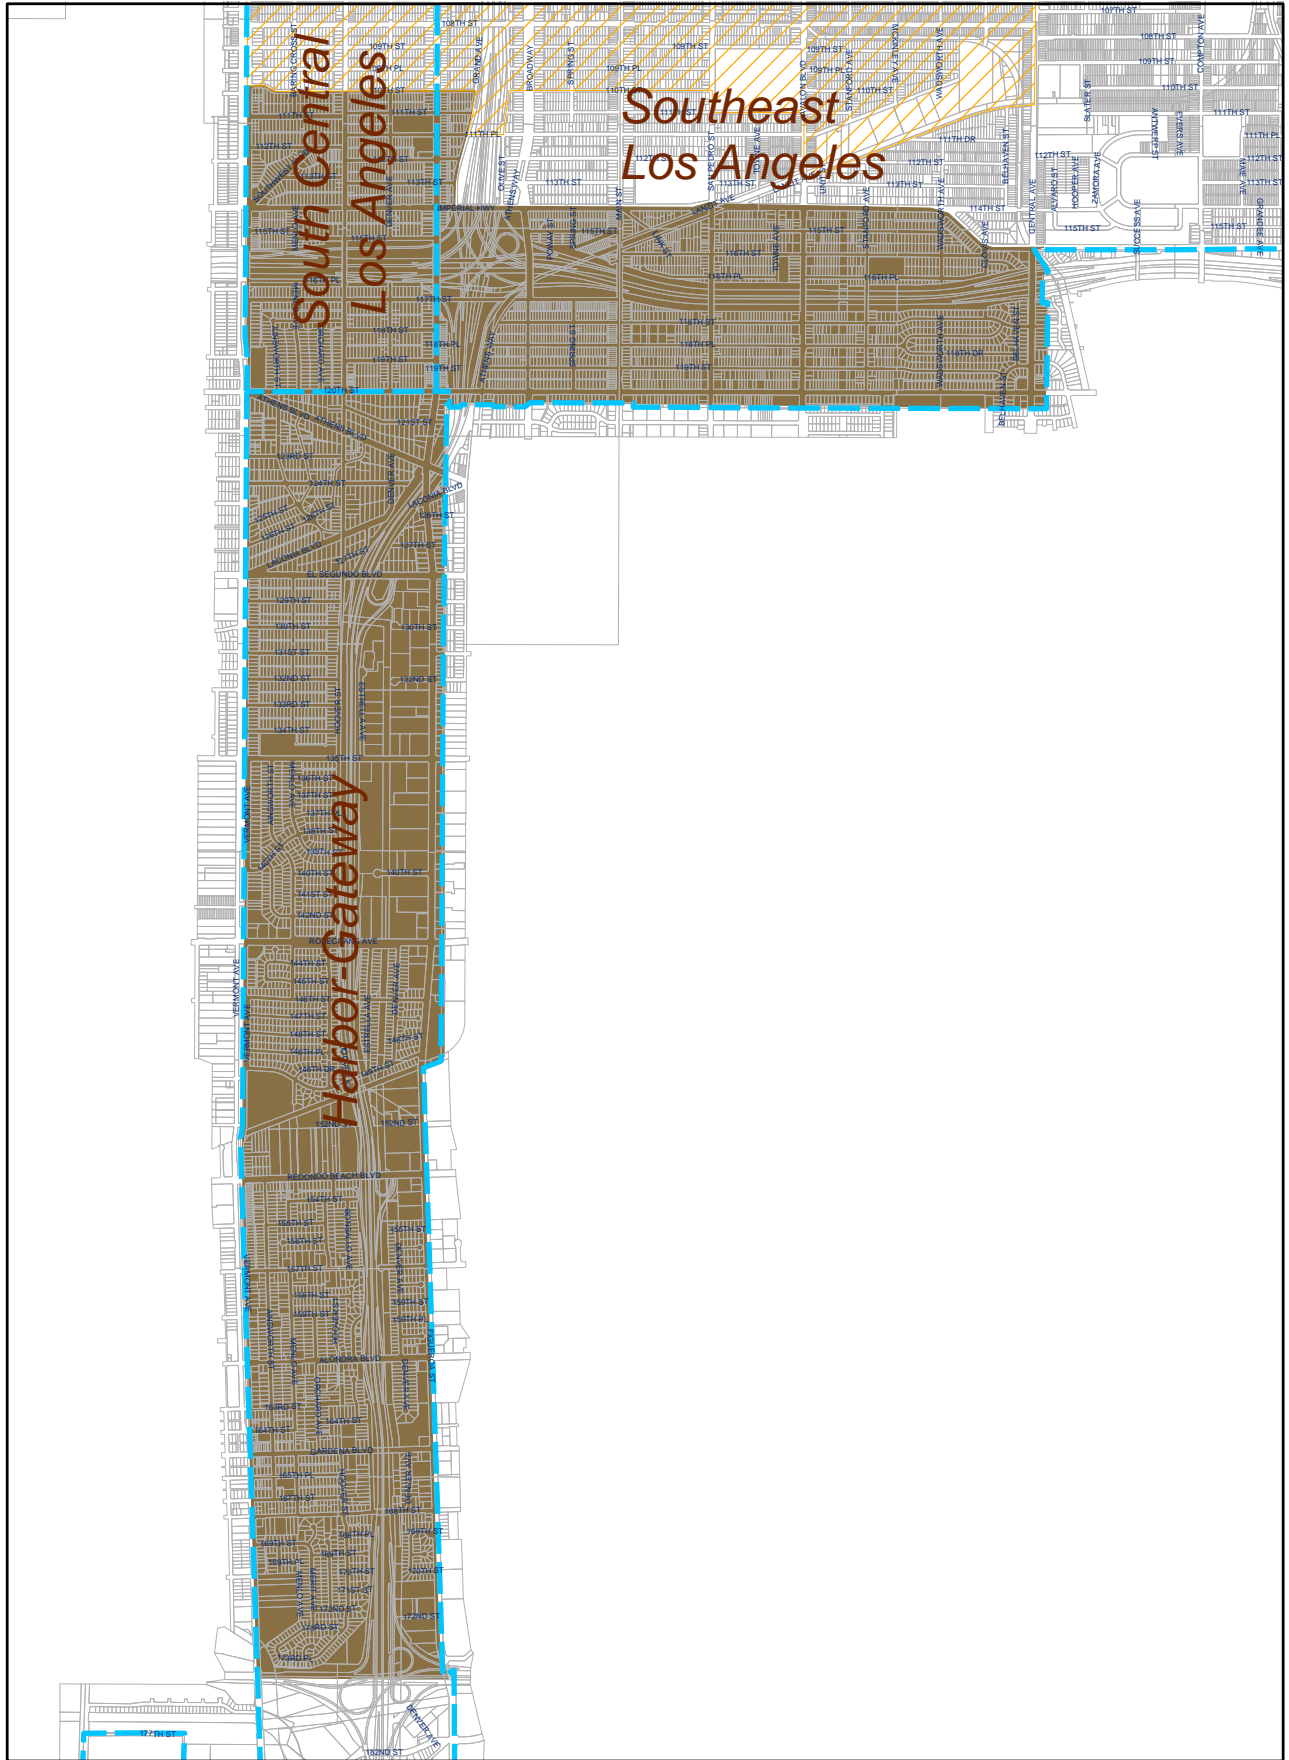

Harbor Gateway North Neighborhood Council

Harbor Gateway North NC

Emp. Congress Southeast Area NDC

Community Plan Boundary