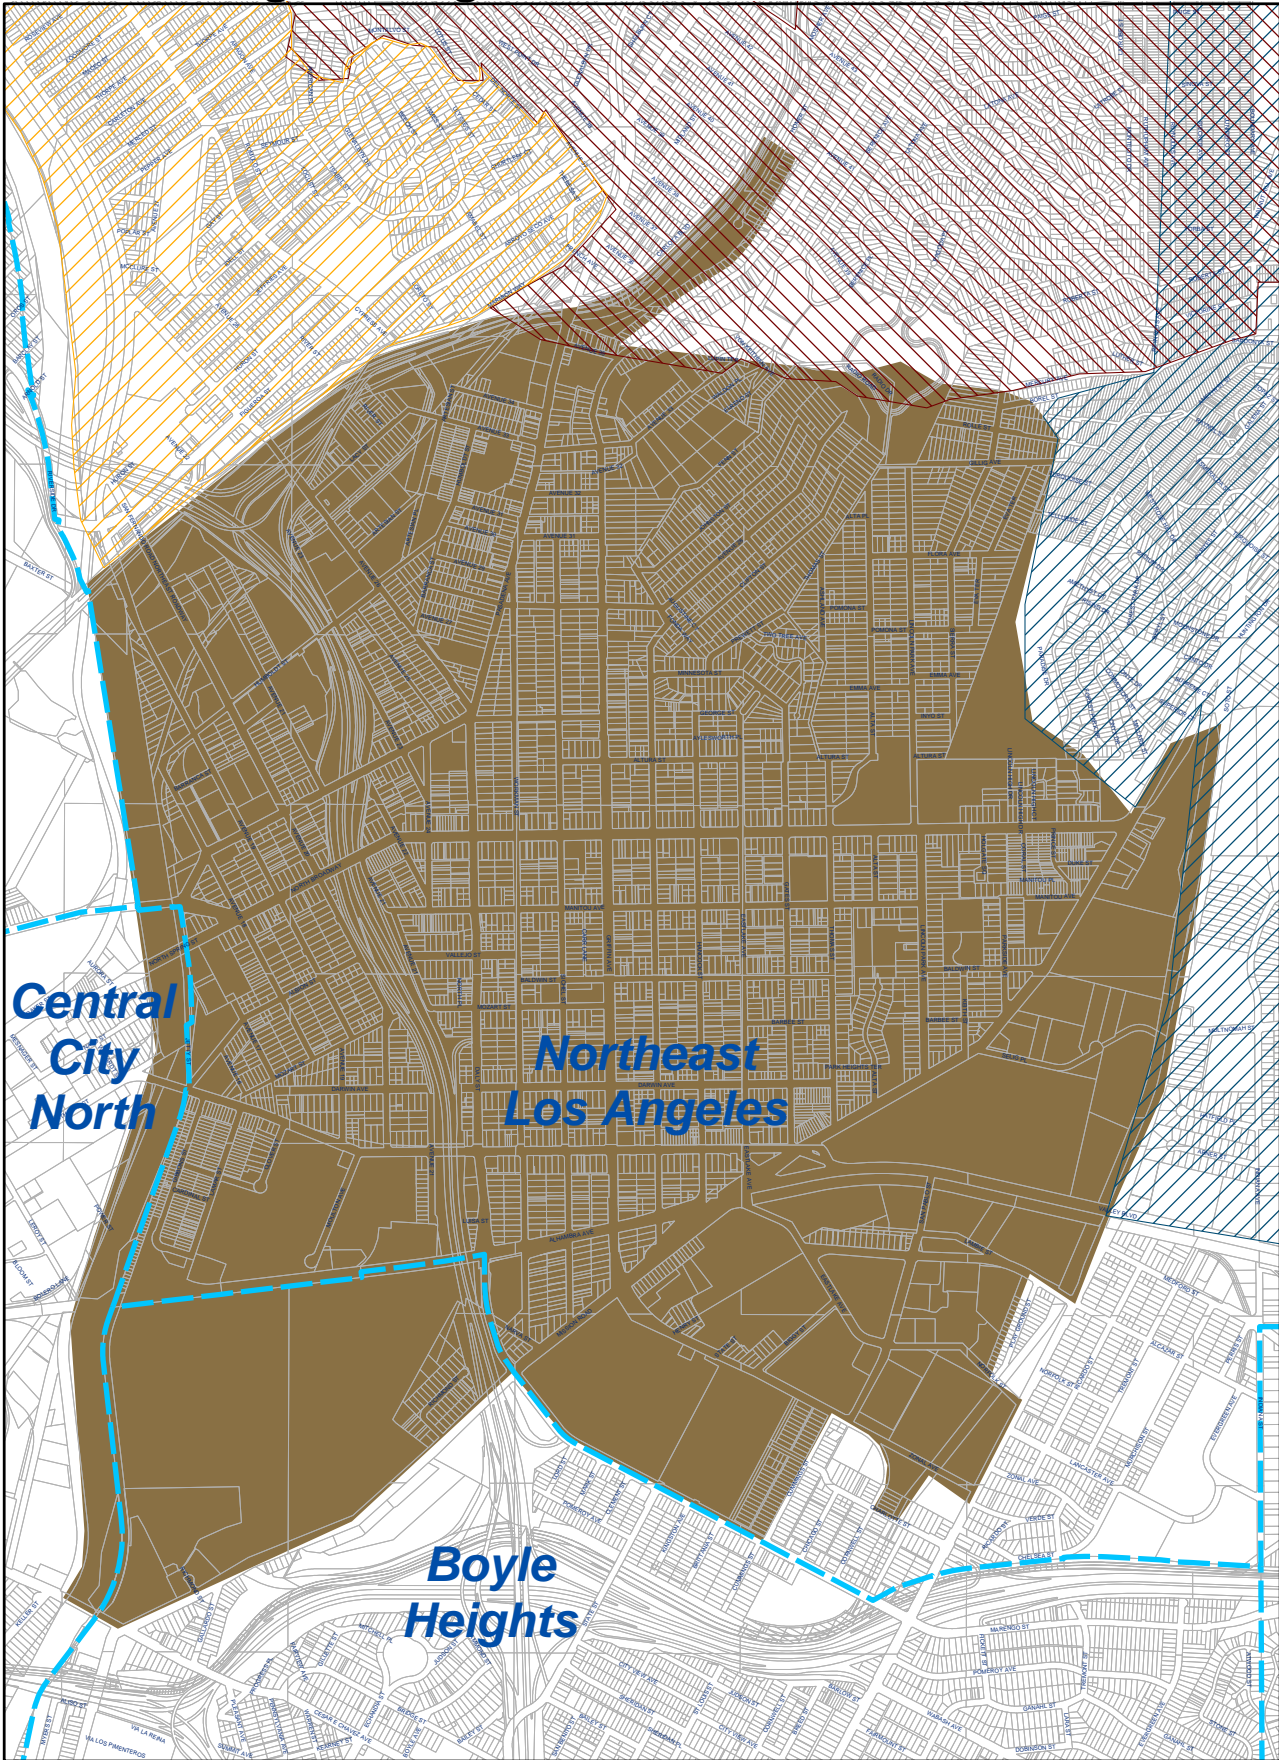

Lincoln Heights Neighborhood Council

-  Lincoln Heights NC
-  LA-32 NC
-  Community Plan Boundary
-  Arroyo Seco NC
-  Greater Cypress Park NC