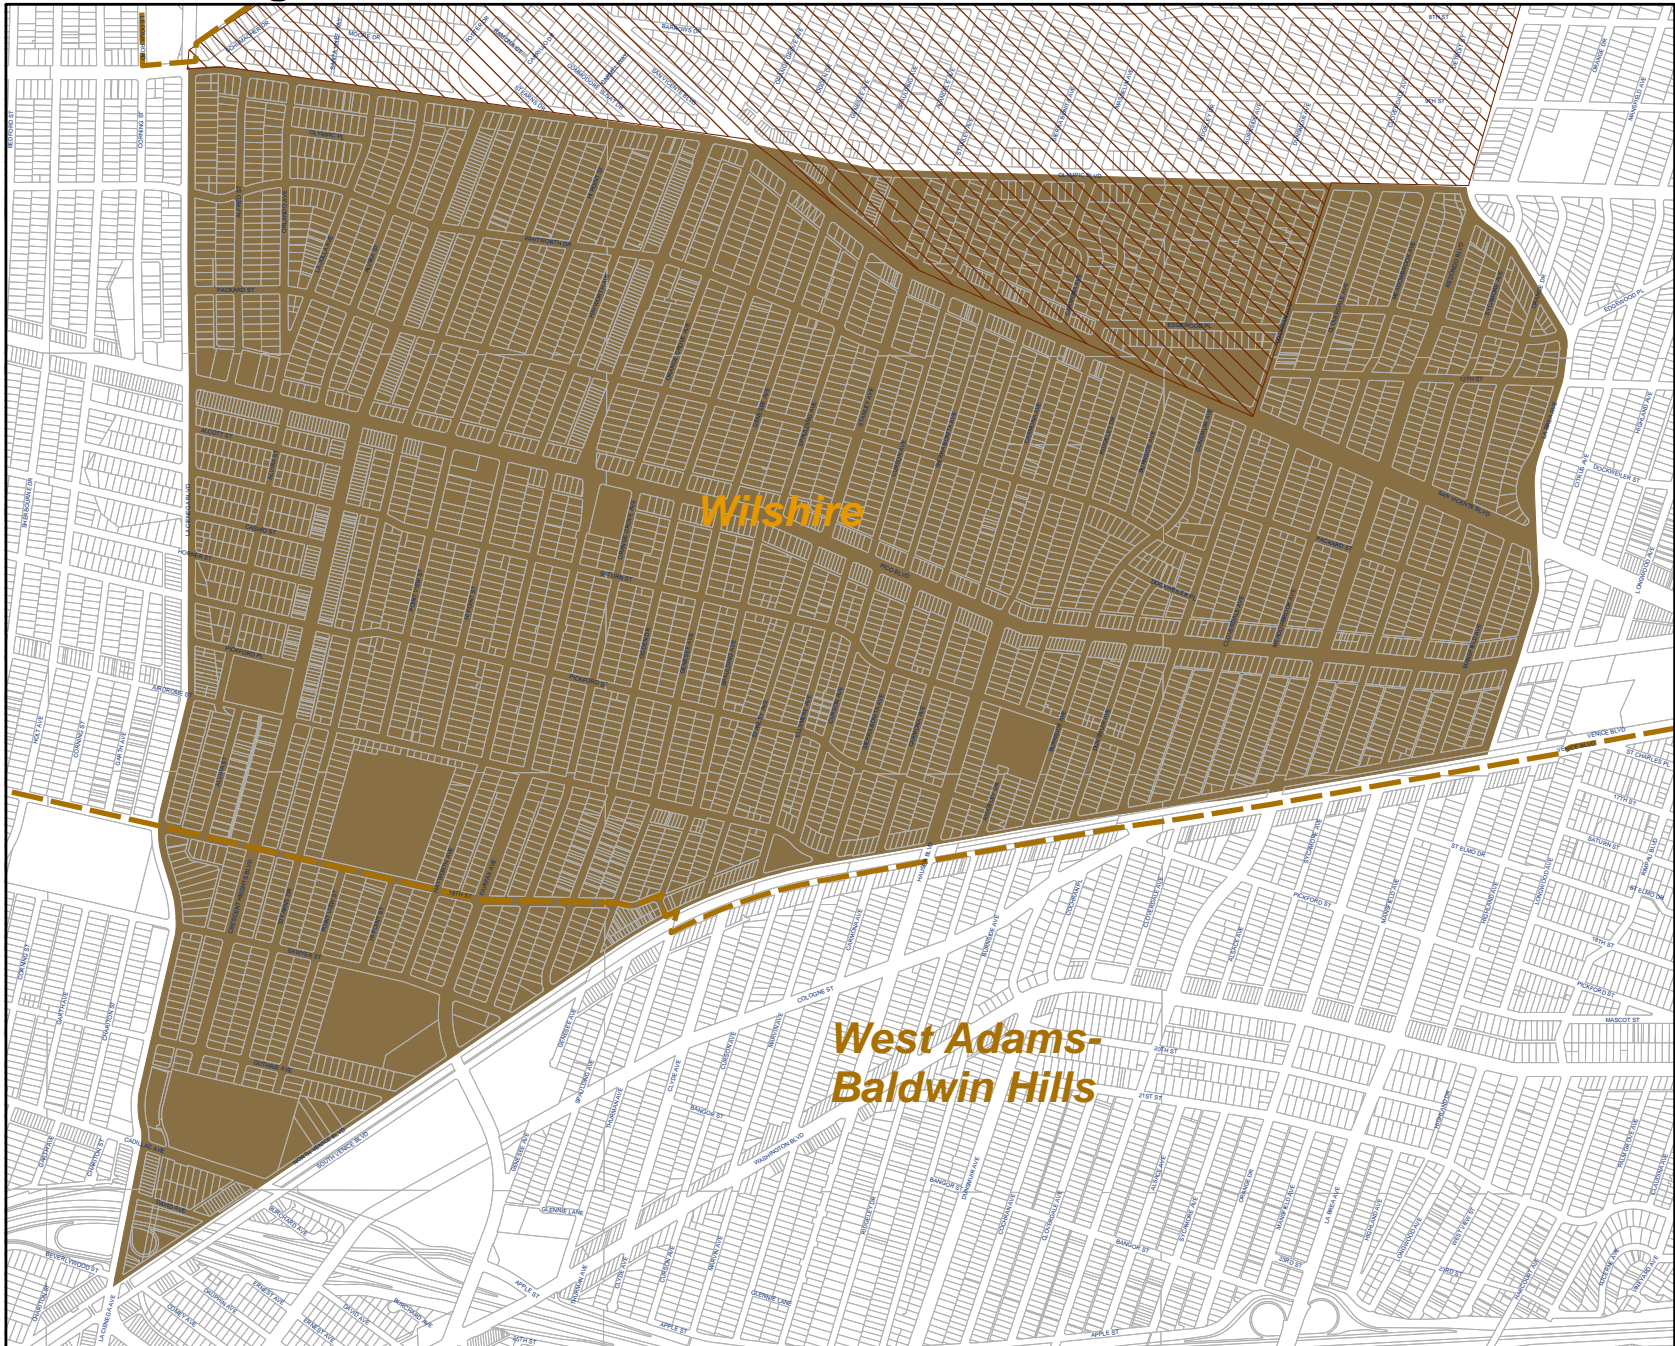

# P.I.C.O. Neighborhood Council

-  P.I.C.O. NC
-  Community Plan Boundary
-  Mid City West CC