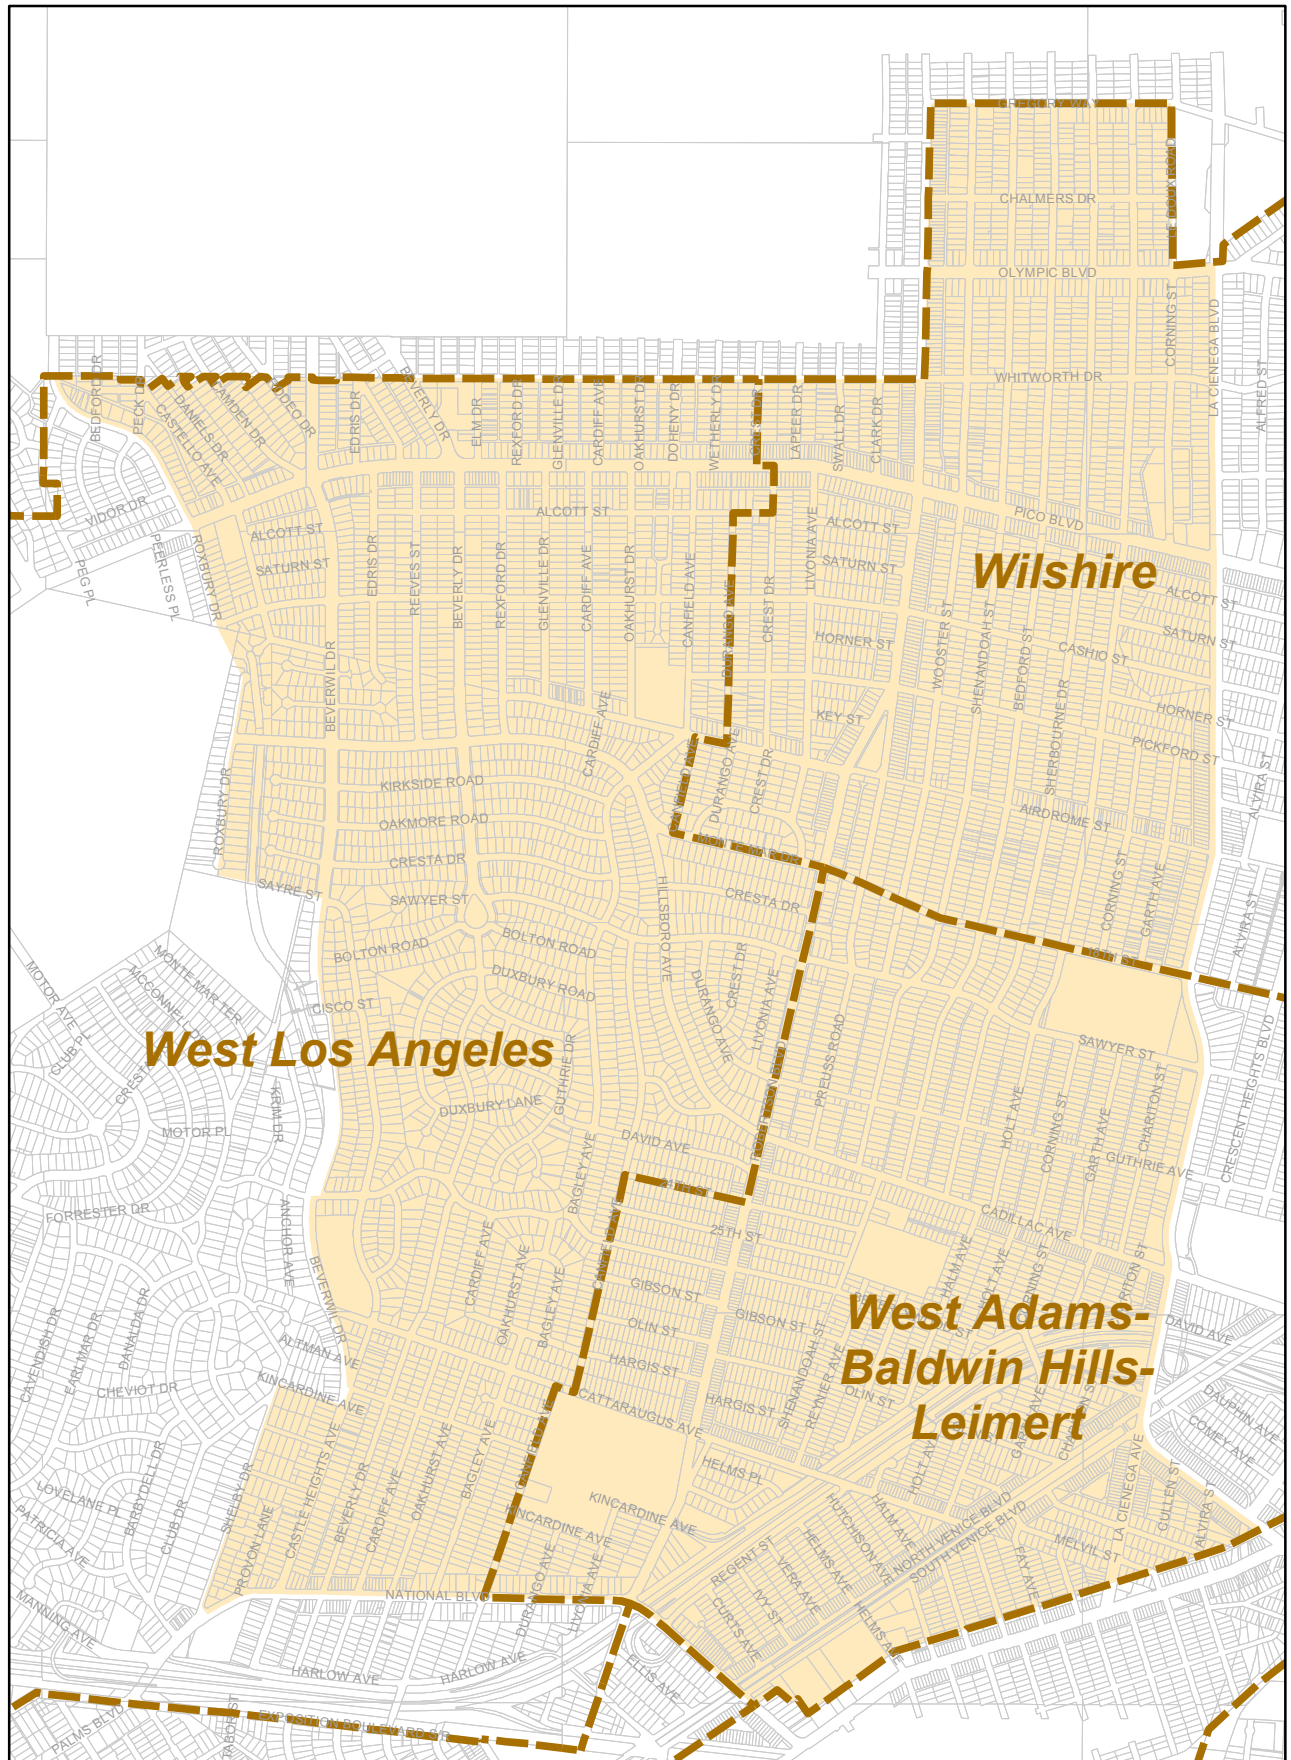

# South Robertson Neighborhood Council

 **Neighborhood Council Boundary**     **Community Plan Boundary**