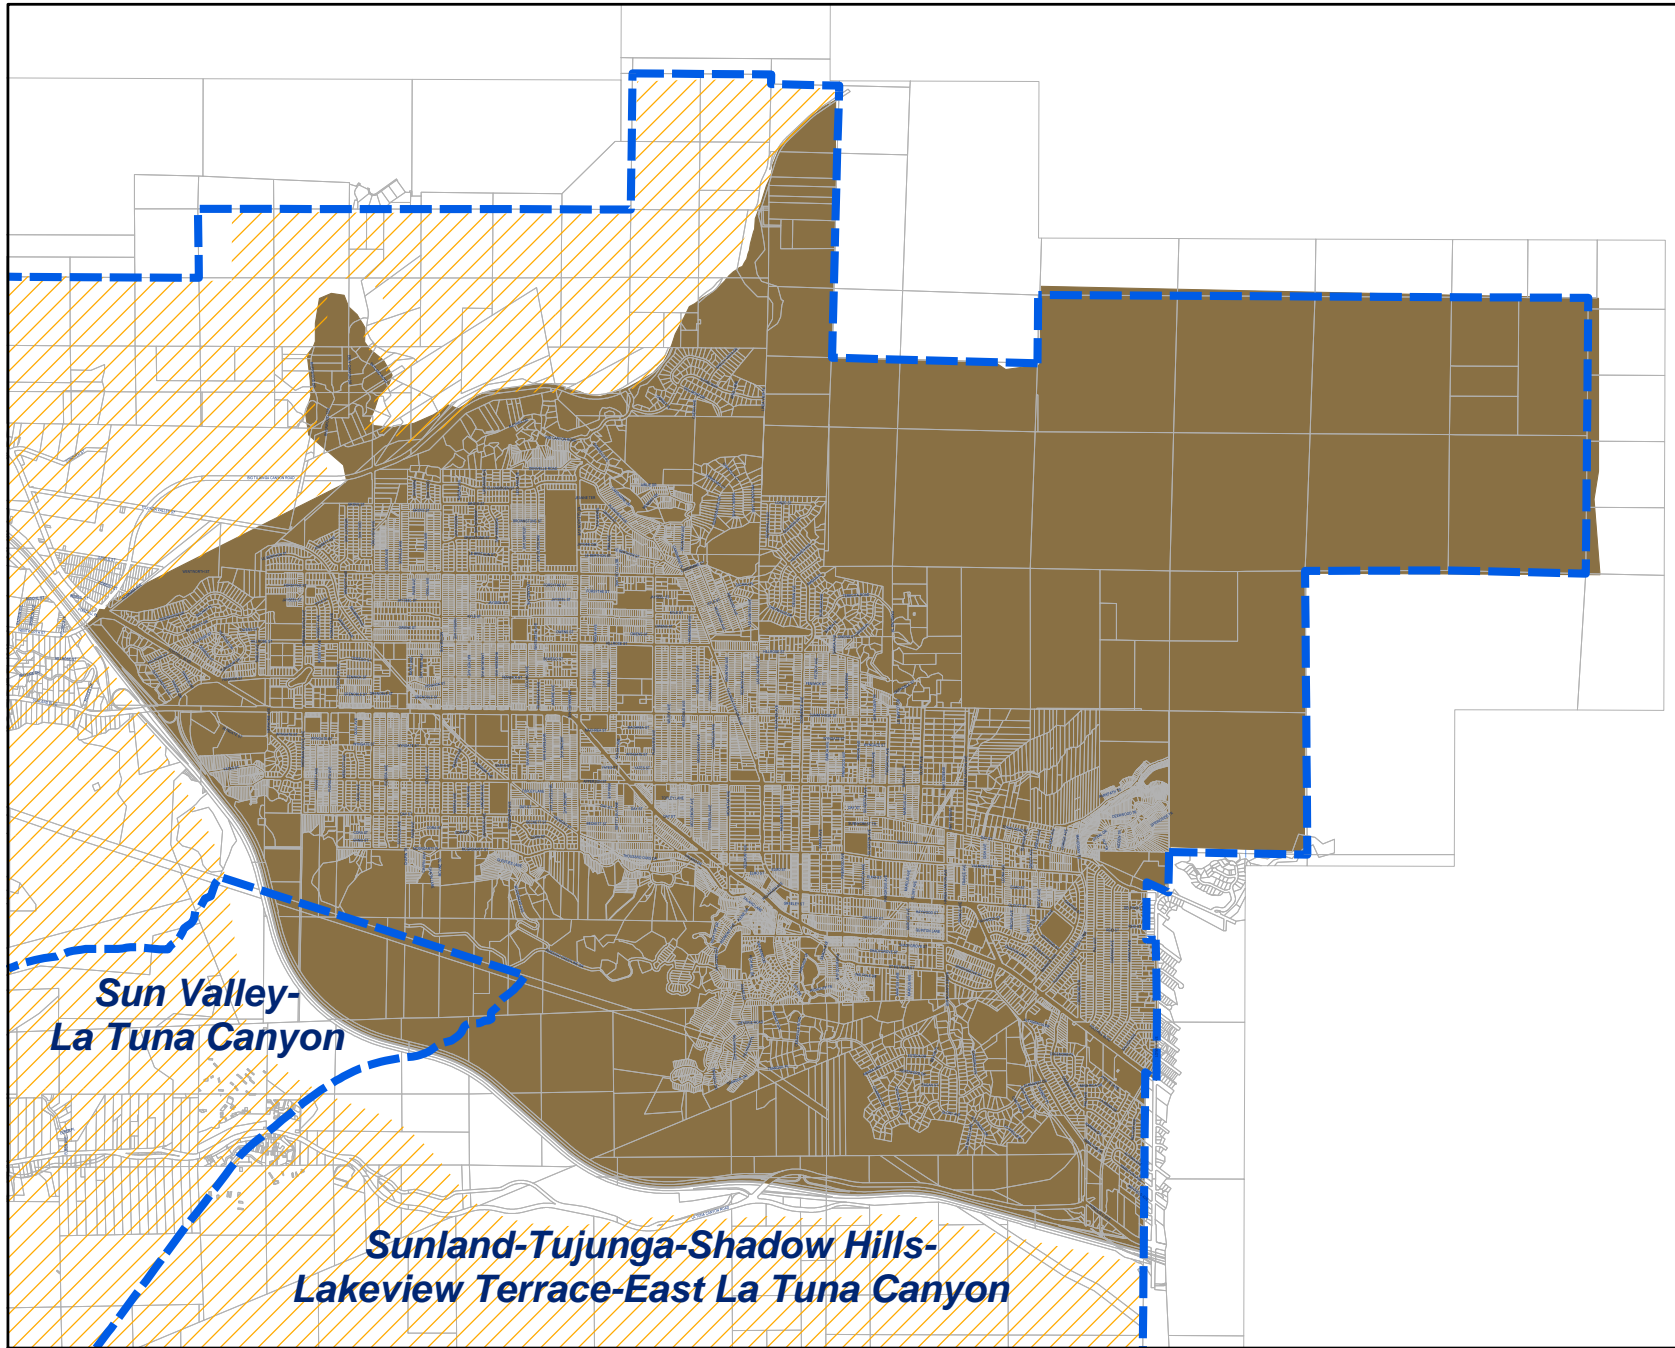

Sunland-Tujunga Neighborhood Council

 Sunland-Tujunga NC  Foothill Trails District NC  Community Plan Boundary