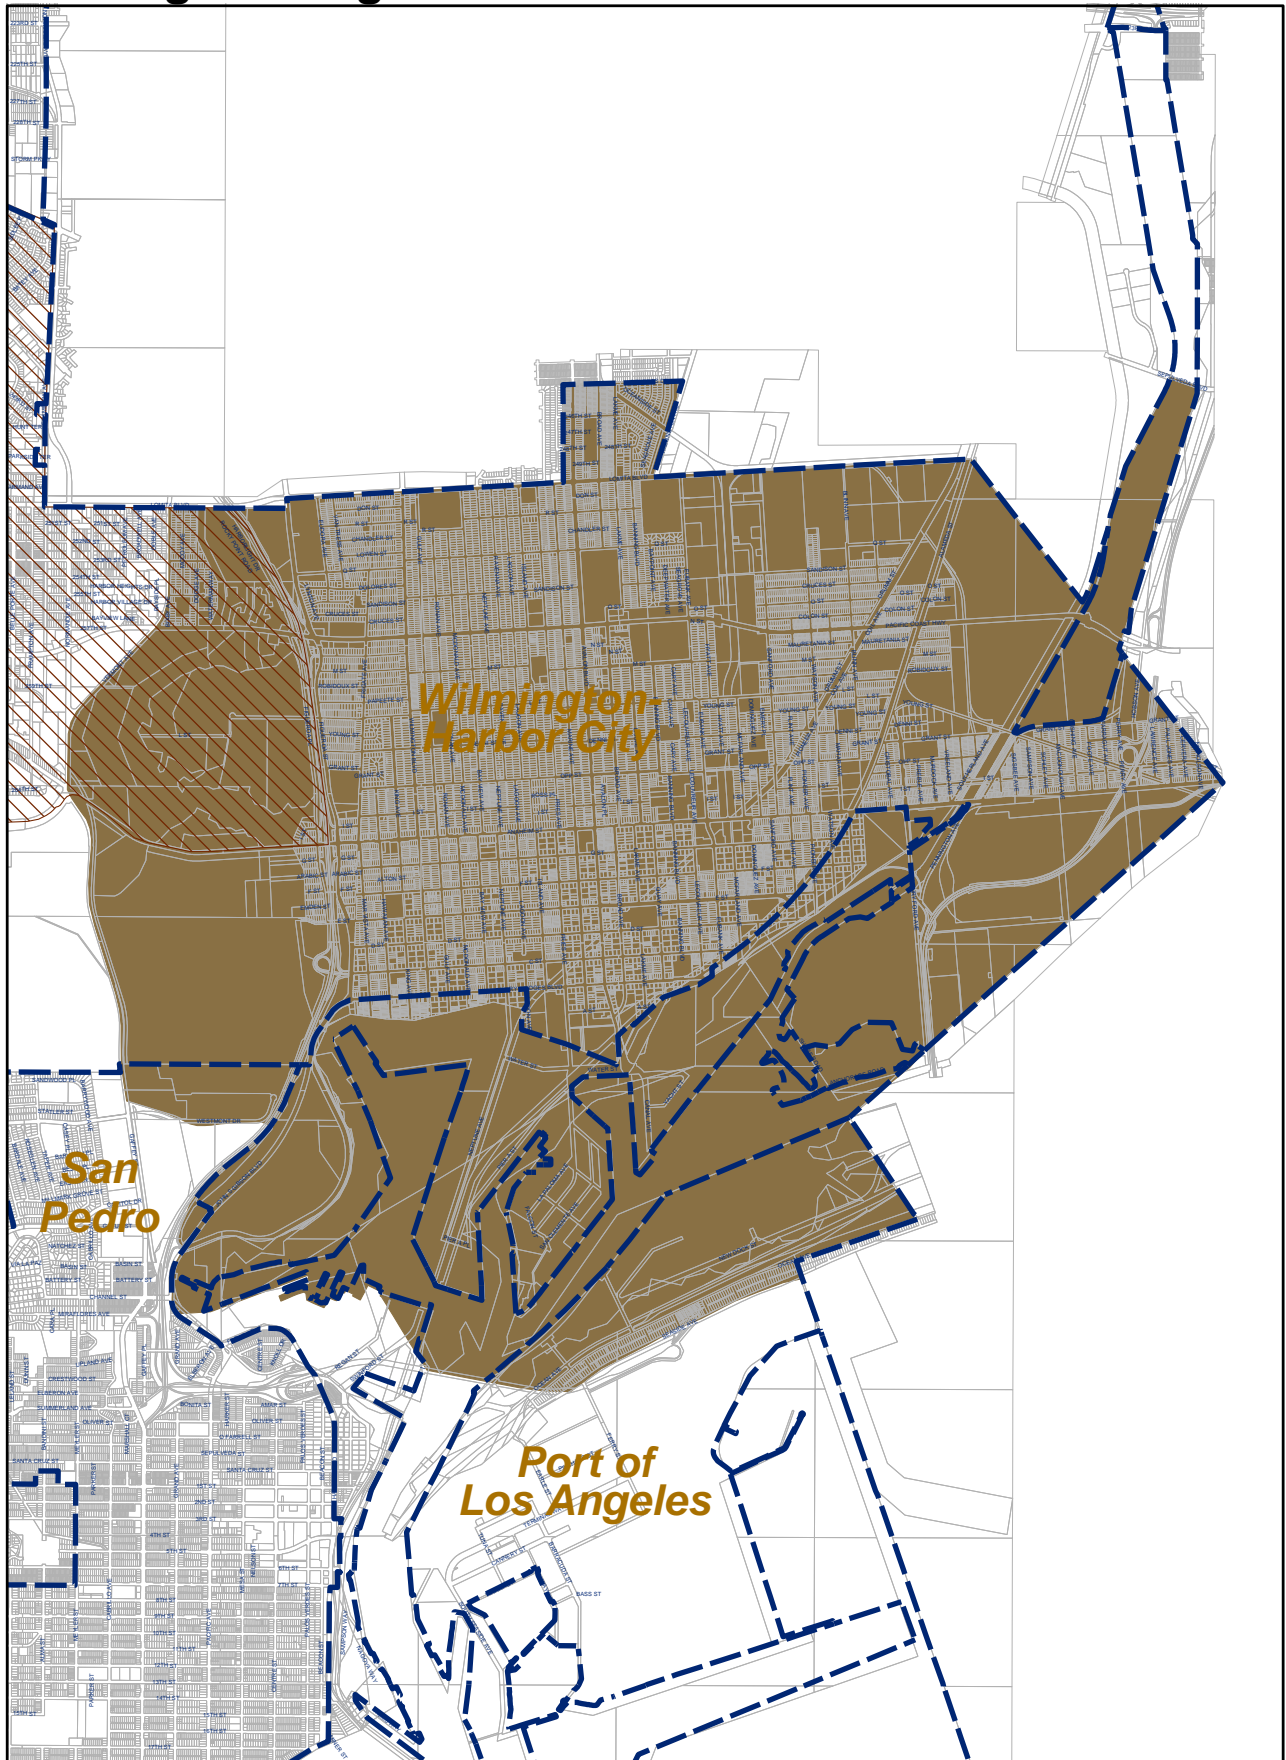

Wilmington Neighborhood Council

-  Wilmington NC
-  Community Plan Boundary
-  Harbor City NC