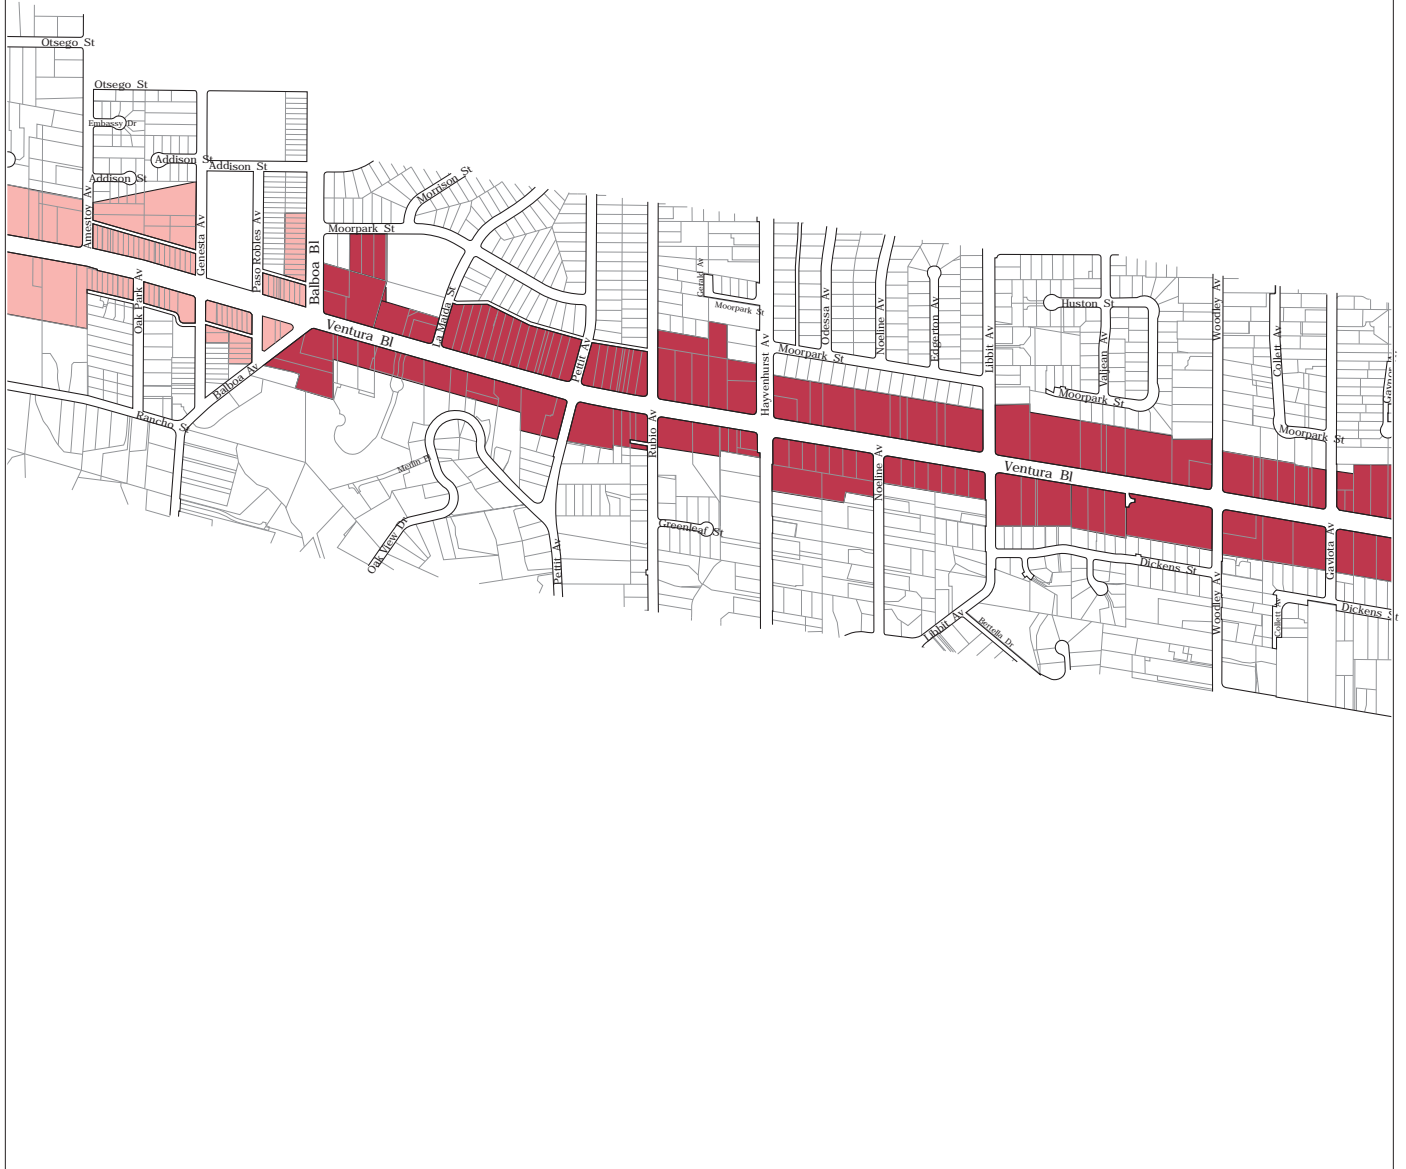

Ventura/Cahuenga Boulevard Corridor Specific Plan

CPC 85-381

-  Regional Commercial
-  Community Commercial
-  Neighborhood & General Commercial

Map 7 - Encino Section
Plan Designations