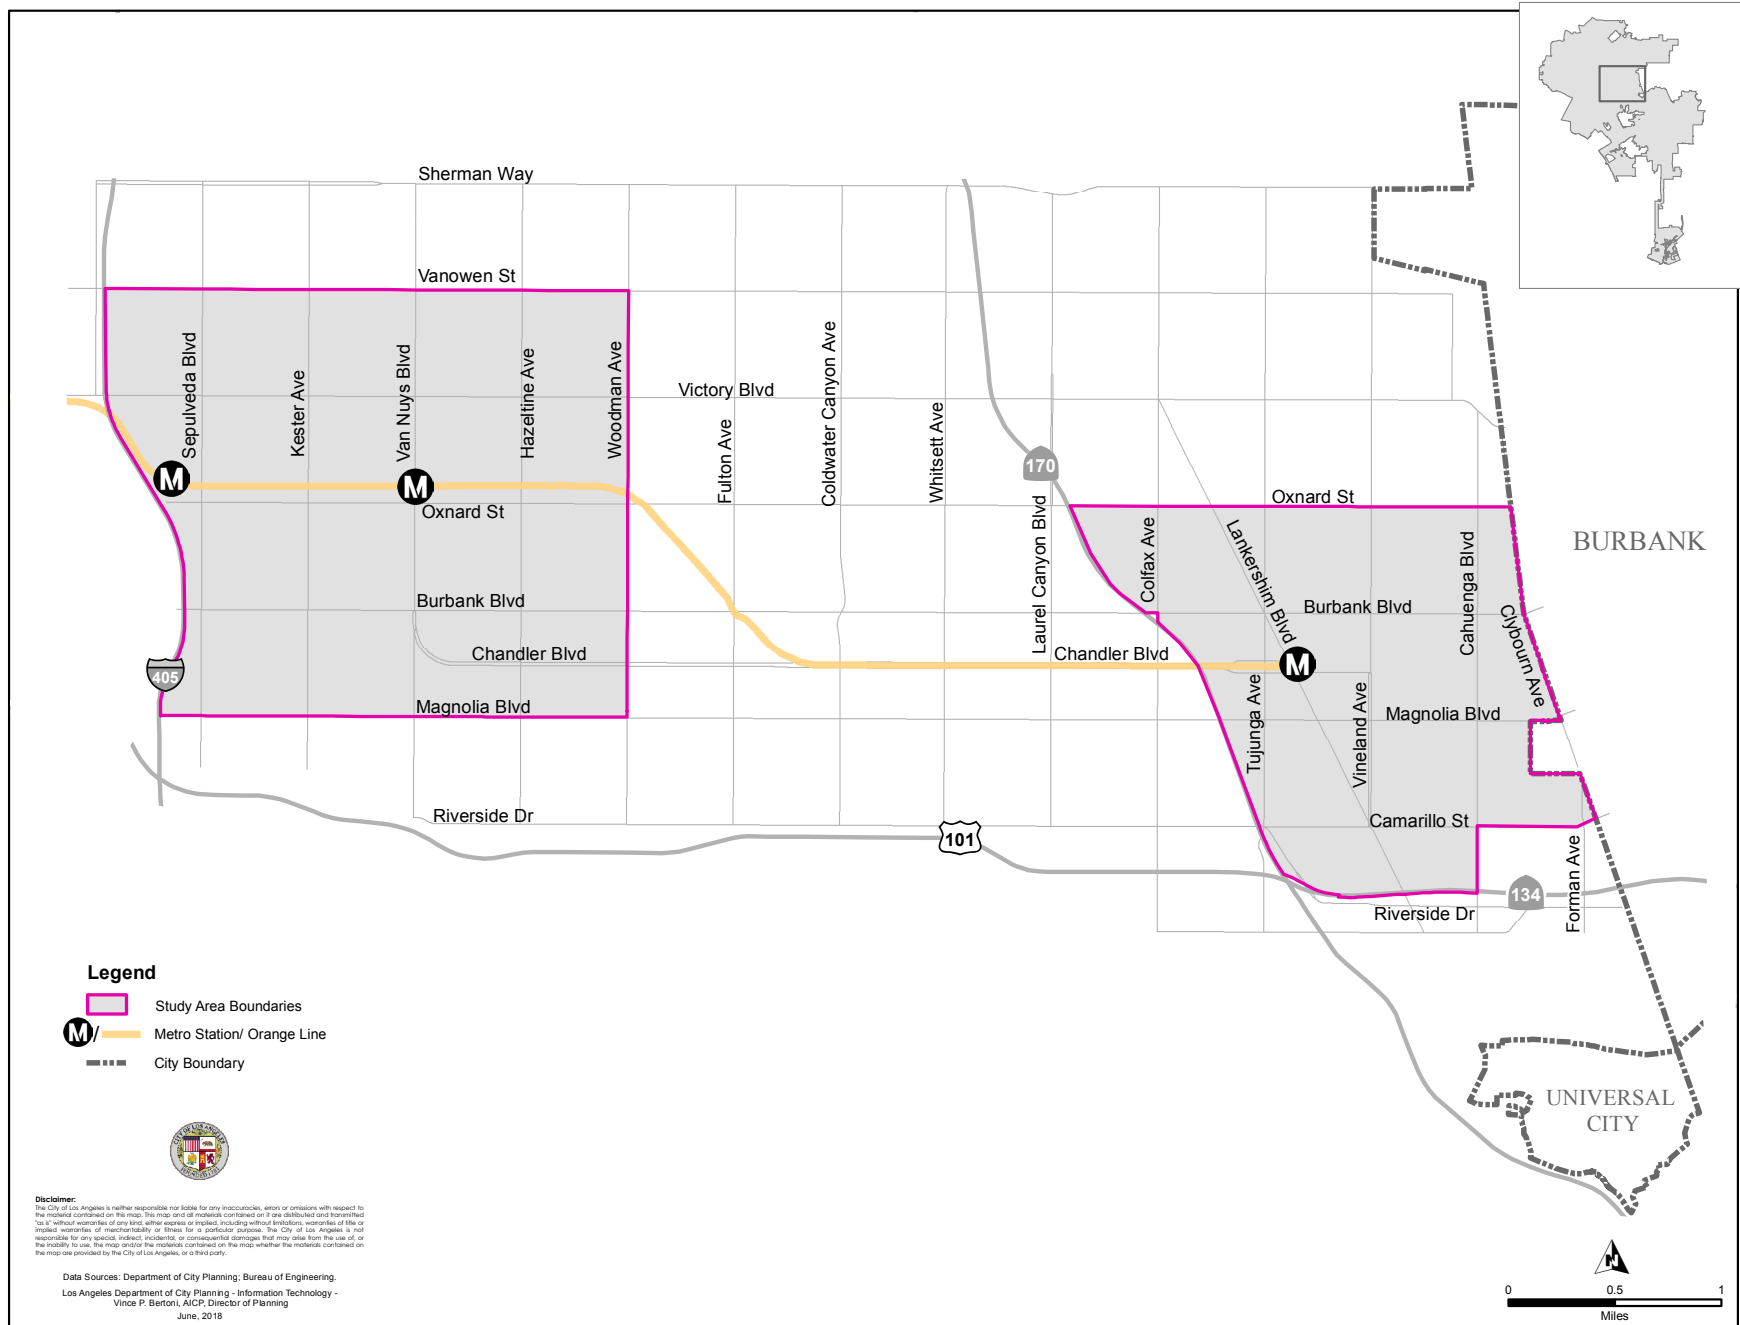

Orange Line Transit Neighborhood Planning Effort

STUDY AREA FOR ENVIRONMENTAL ANALYSIS*

* Land use and zoning changes will apply to select properties within the Project Area.

M Partially Funded by Metro.