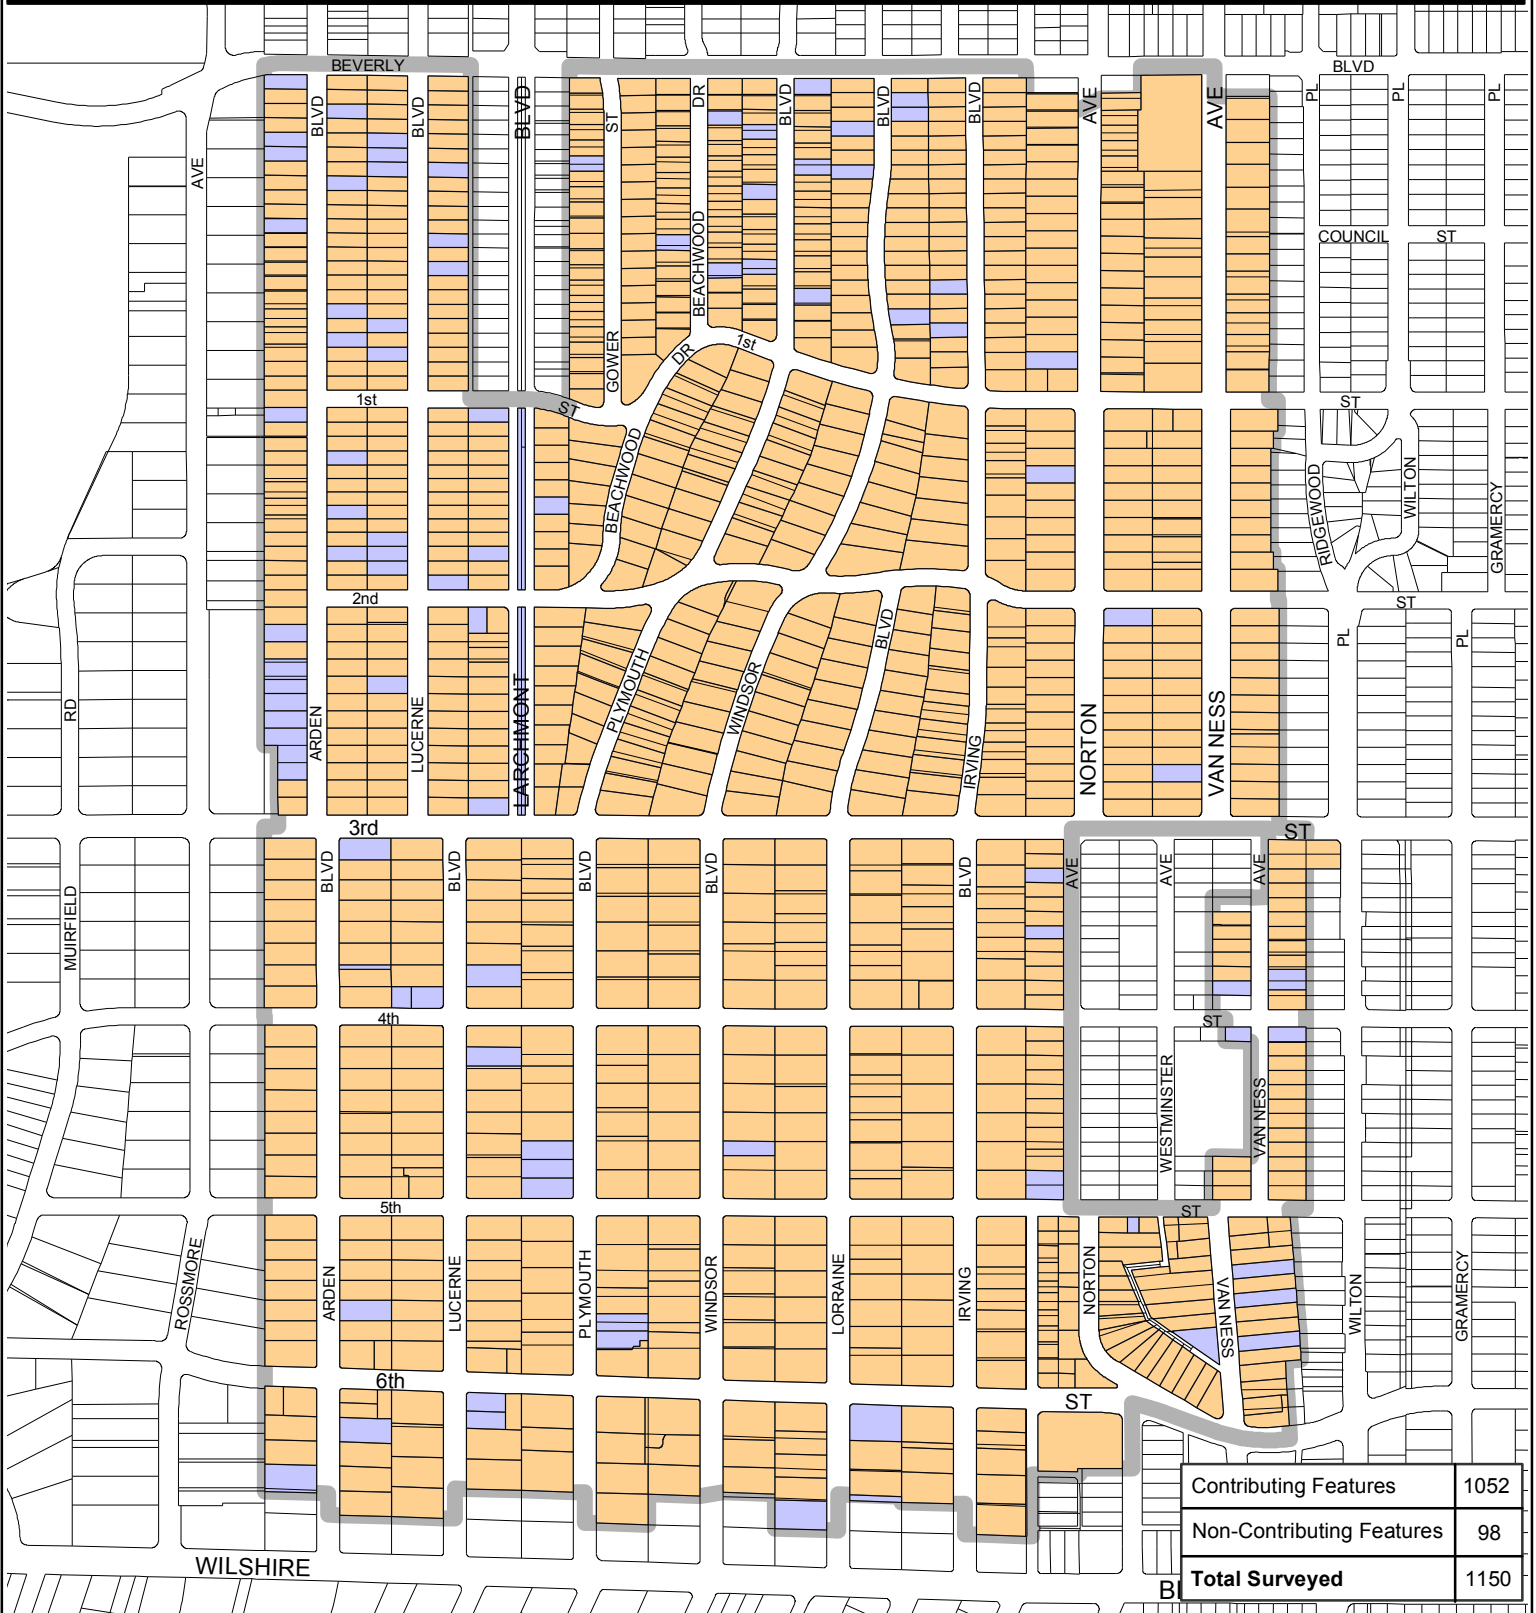

# Windsor Square Historic Preservation Overlay Zone

## HPOZ Historic Resources Inventory

Ordinance 176,246  
 Adoption Date: 09-28-2004  
 Effective Date: 11-22-2004

CPC-2002-3308-HPOZ  
 Council File Index 00-1247-S1

Contributing Features	1052
Non-Contributing Features	98
<b>Total Surveyed</b>	<b>1150</b>