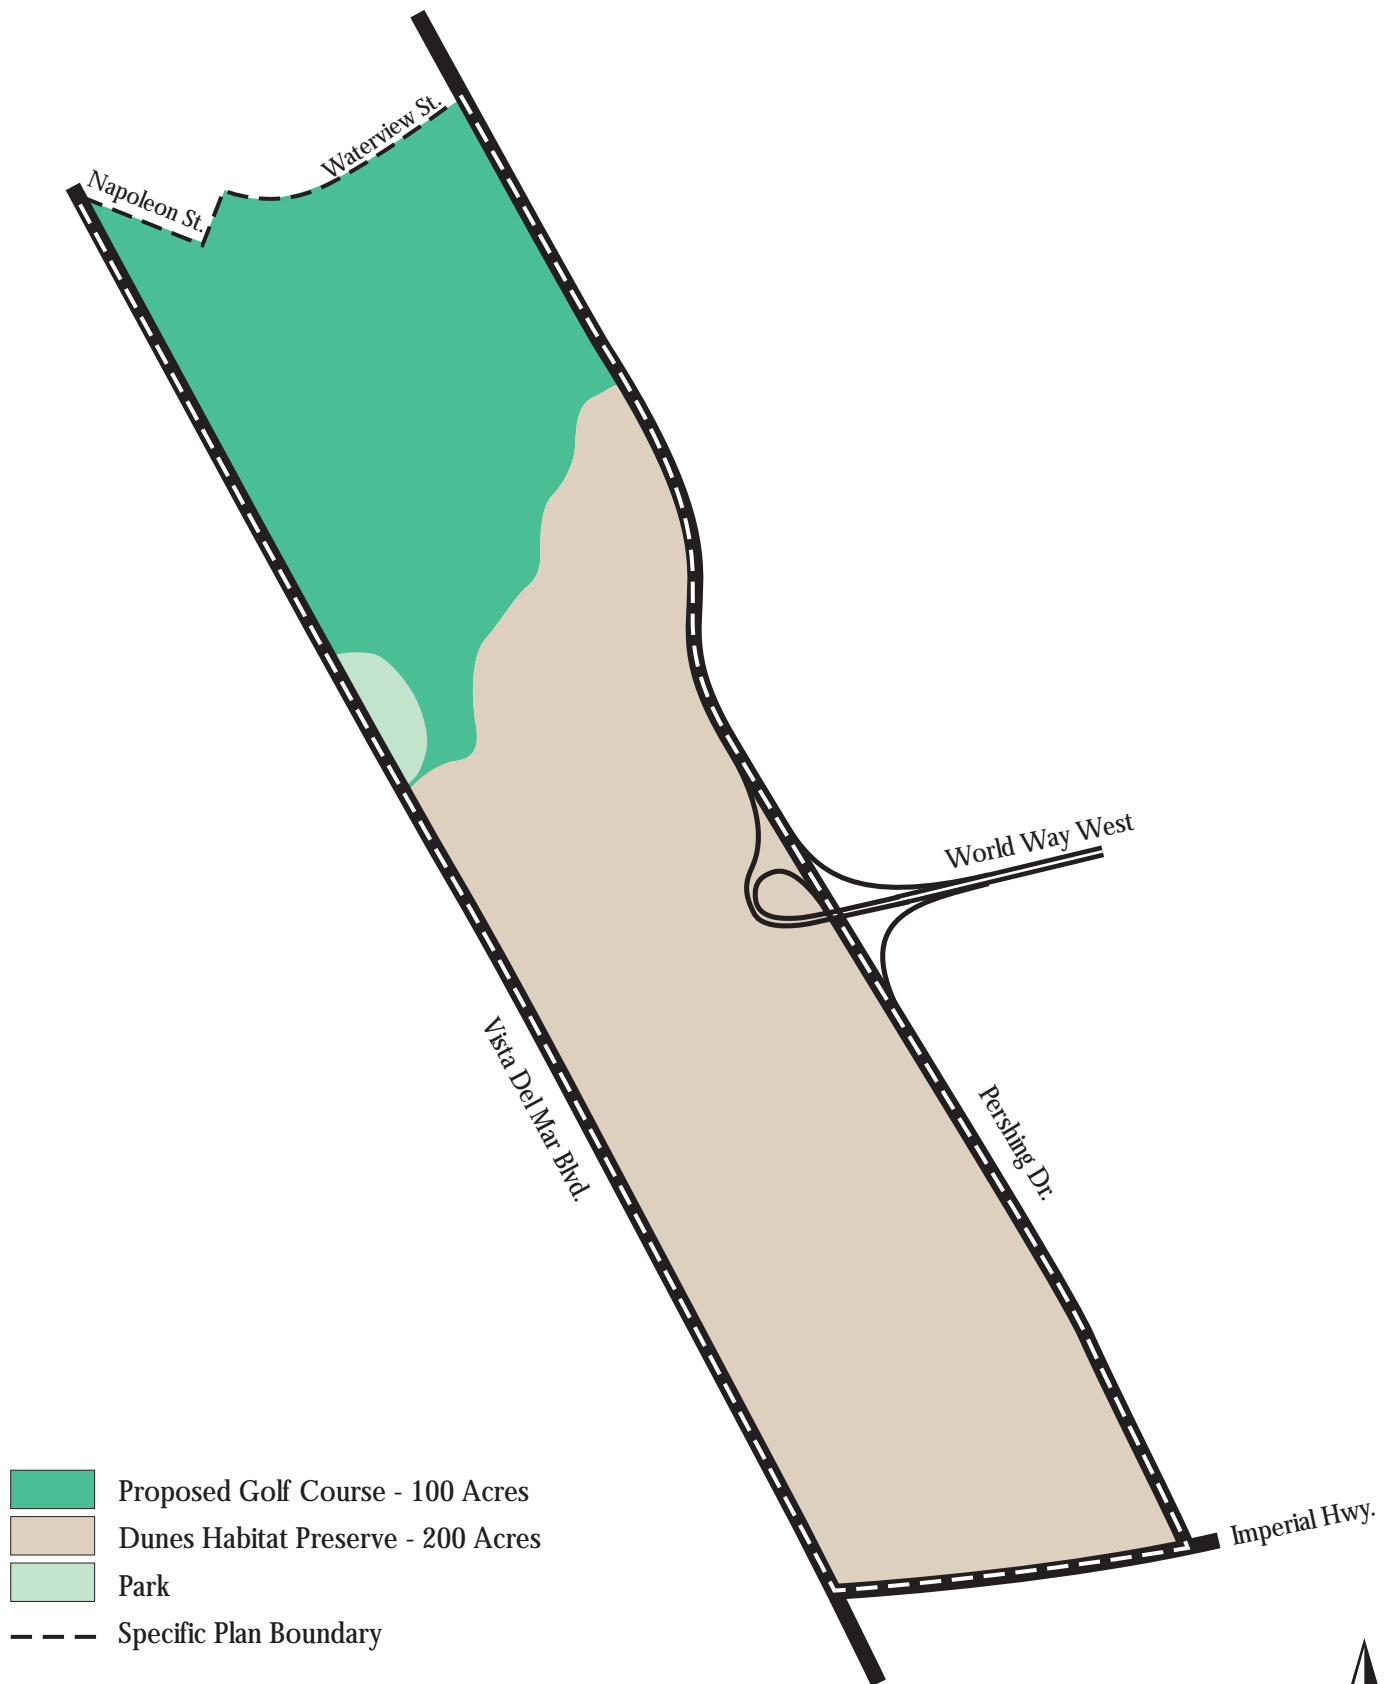

L.A. Airport/El Segundo Dunes Specific Plan

- Proposed Golf Course - 100 Acres
- Dunes Habitat Preserve - 200 Acres
- Park
- Specific Plan Boundary