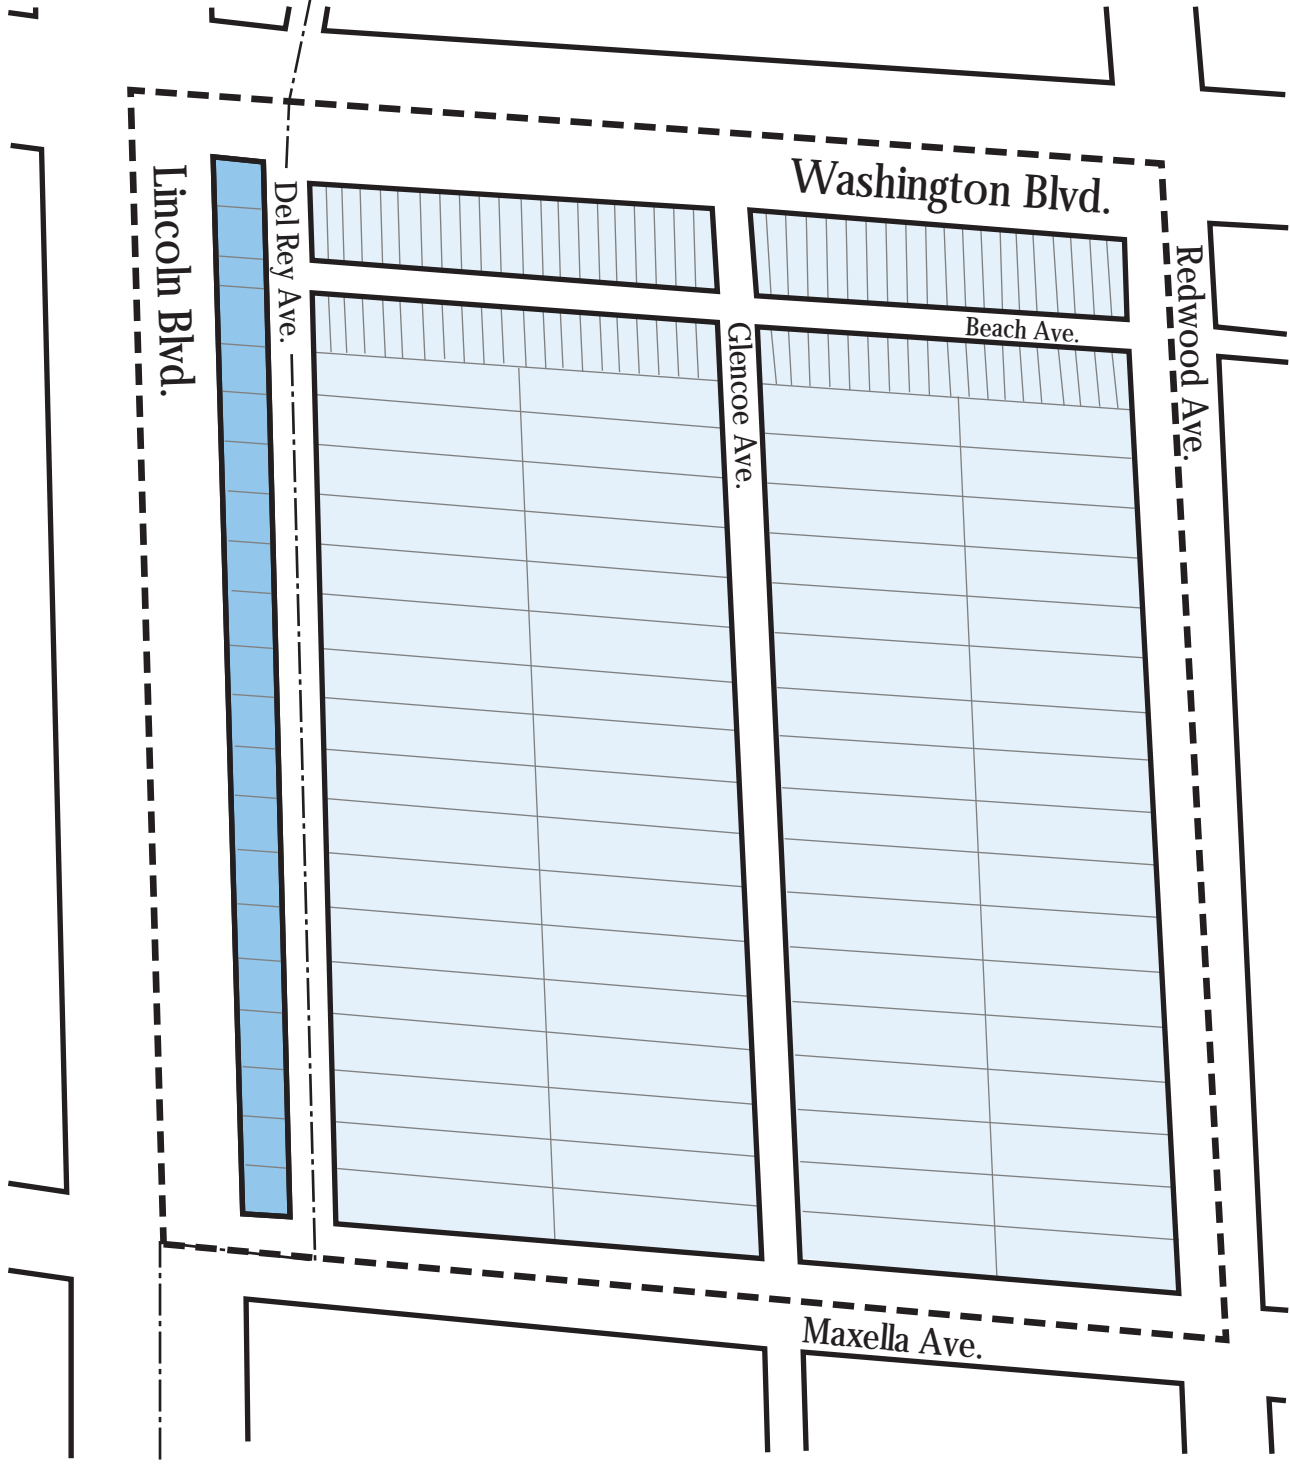

Glencoe/Maxella Specific Plan

Venice Community Palms • Mar Vista • Del Rey Community

-  CM(GM)-2D-CA Zone
-  M1-1 Zone
-  Specific Plan Area Boundary
-  Community Boundary