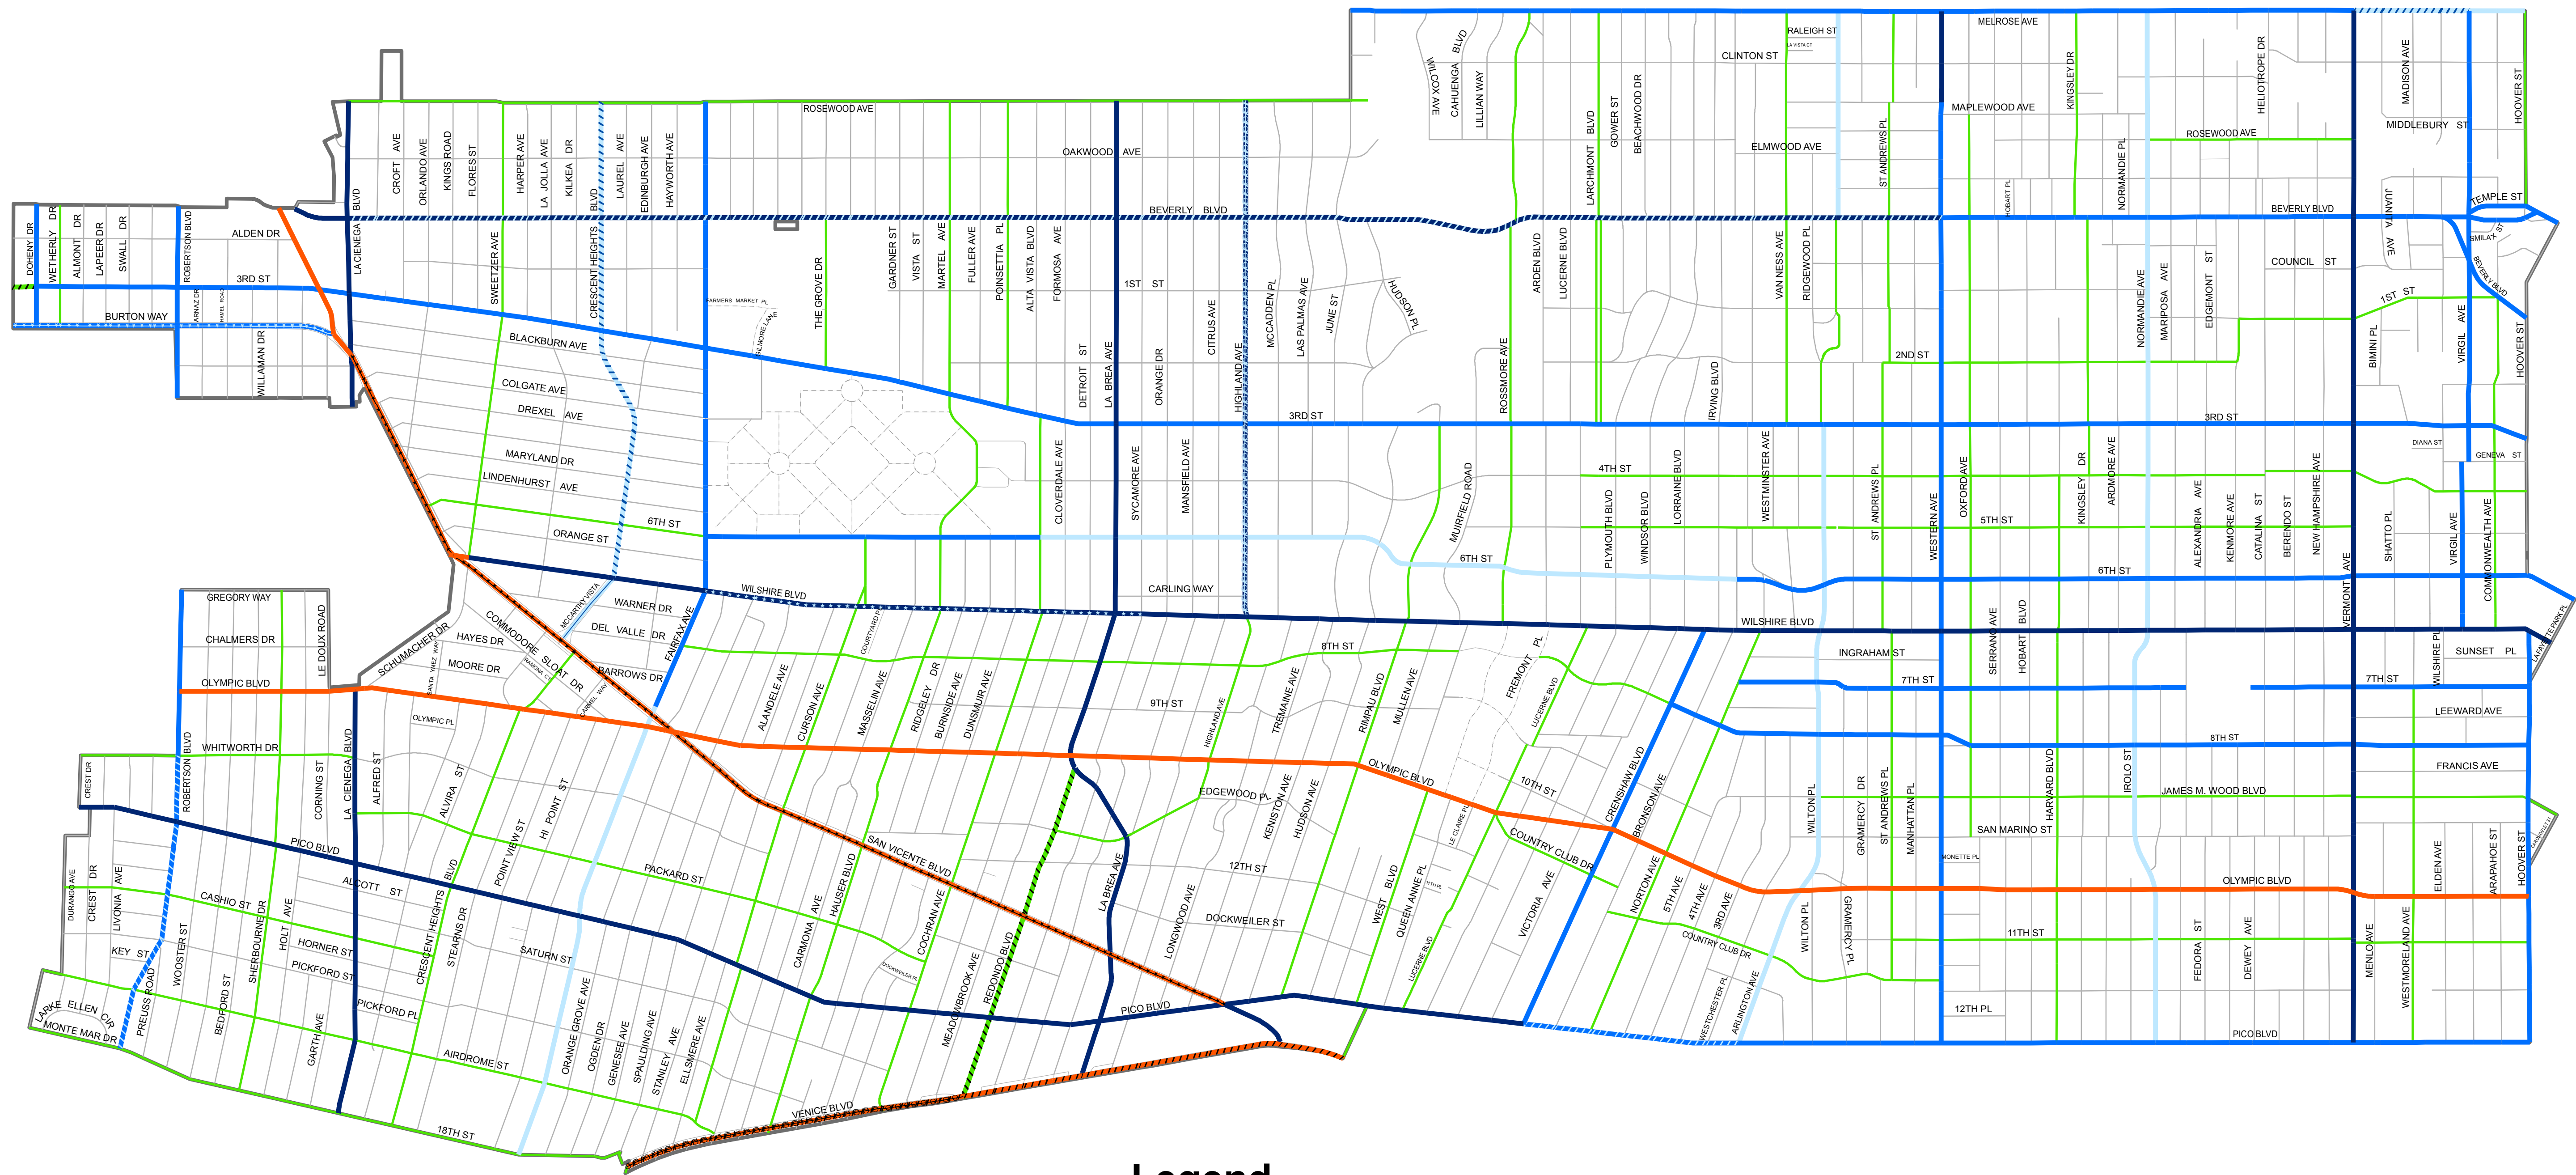

WILSHIRE CIRCULATION

Legend

- Boulevard II
- - - Boulevard II Divided Scenic
- · - · - Boulevard II Modified
- · - · - Boulevard II Modified Divided Scenic
- Avenue I
- - - Avenue I Modified
- · - · - Avenue I Modified Divided Scenic
- - - Avenue I Scenic
- Avenue II
- - - Avenue II Divided Scenic
- · - · - Avenue II Modified
- Avenue III
- - - Avenue III Divided
- · - · - Avenue III Modified
- Collector
- - - Collector Modified
- · · · · Collector Proposed
- Local
- · - · - Private Street
- Community Plan Area Boundary

Date: 2/21/2017

DEPARTMENT OF CITY PLANNING
INFORMATION TECHNOLOGIES DIVISION