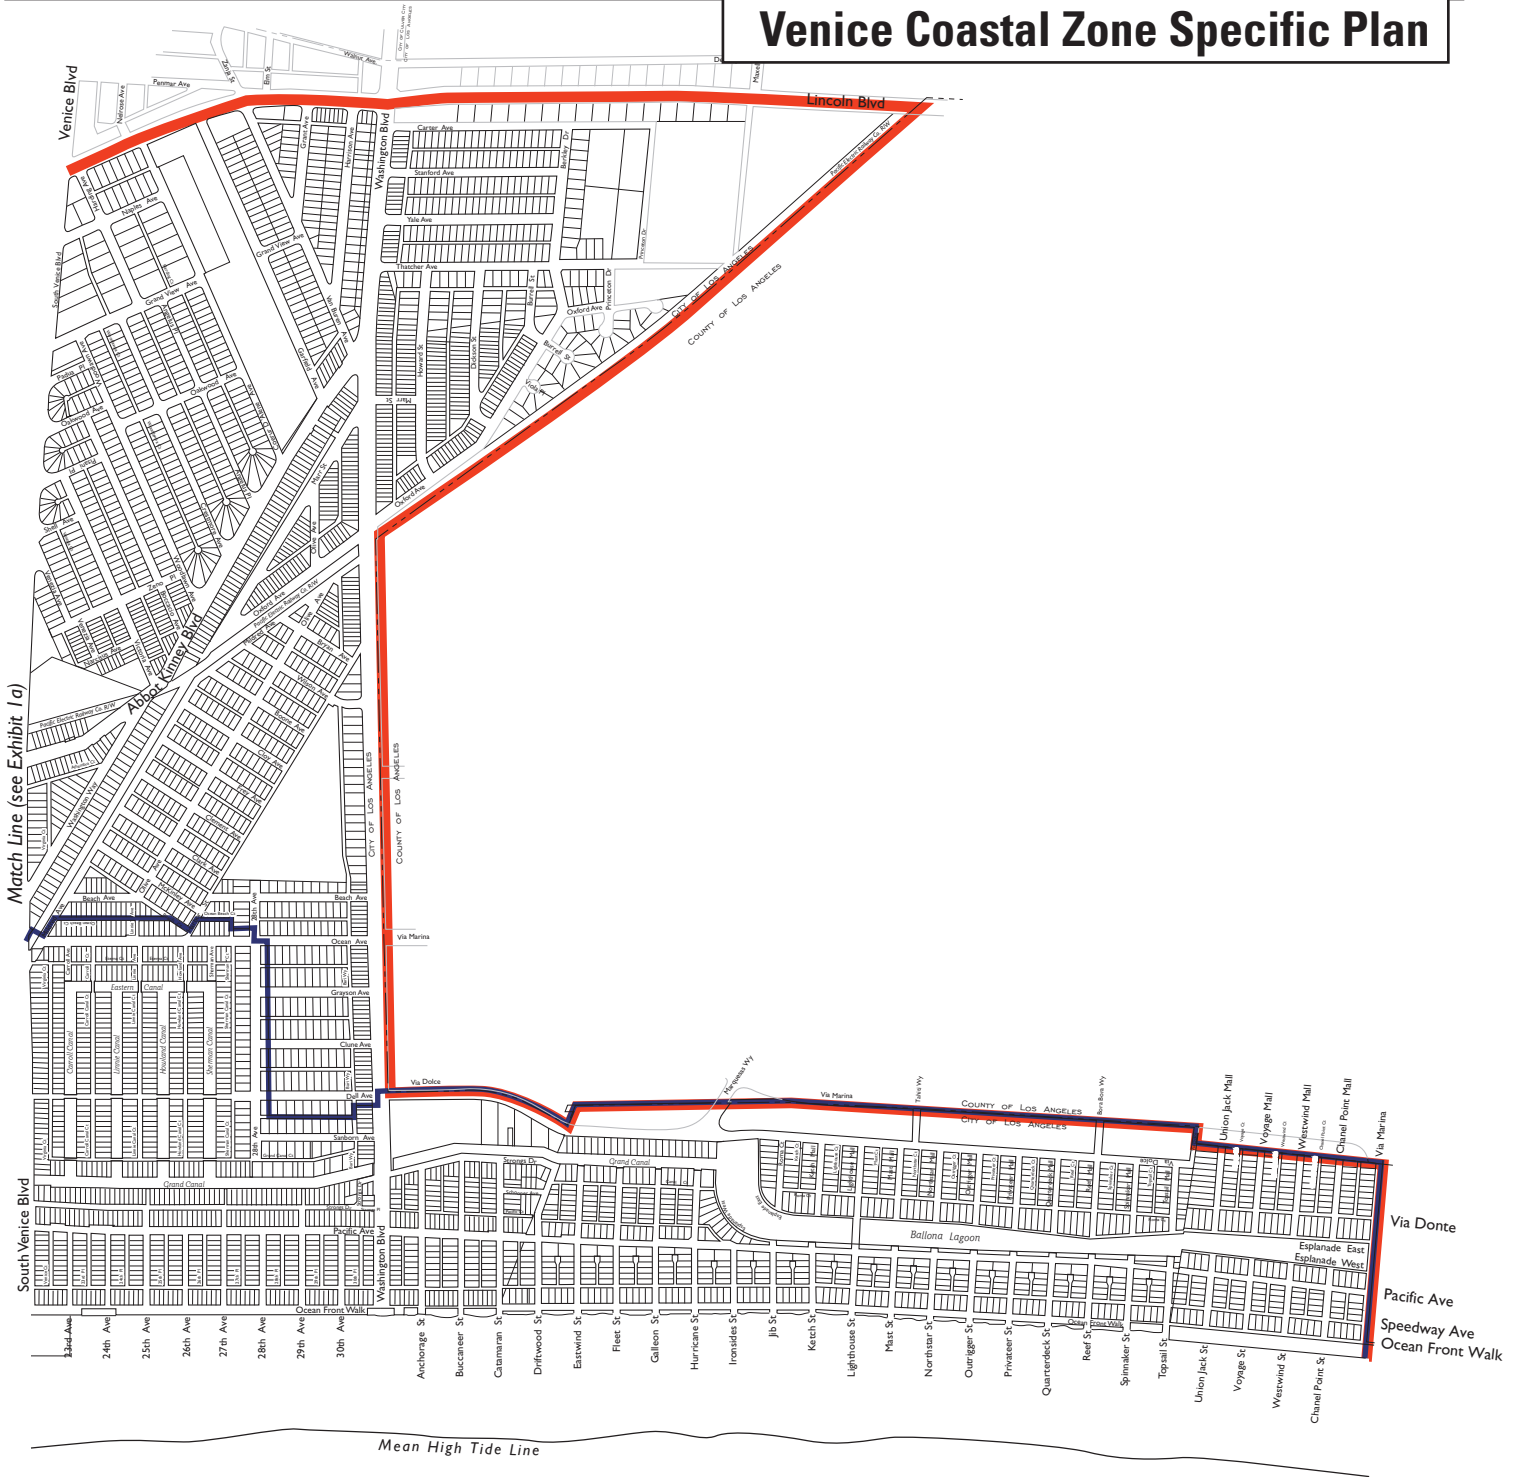

Venice Coastal Zone Specific Plan

Exhibit 1a
Venice Coastal Zone

- Venice Coastal Zone Specific Plan Area
- Dual Jurisdiction Zone

Dual Jurisdiction This area includes lands between the sea and the designated first public road paralleling the sea or 300' from the inland extent of any beach or of the mean high tide line if there is no beach, whichever is the greater distance. Also included are lands within 100' of streams and wetlands and lands within 100' of the top of the seaward face of coastal bluff.

This plat may be updated as appropriate and may not include all lands where post-LCP certification permit and appeal jurisdiction is retained by the Commission.

Venice Coastal Zone Specific Plan

Exhibit 1b Venice Coastal Zone

- Venice Coastal Zone Specific Plan Area
- Dual Jurisdiction Zone

Dual Jurisdiction This area includes lands between the sea and the designated first public road paralleling the sea or 300' from the inland extent of any beach or of the mean high tide line if there is no beach, whichever is the greater distance. Also included are lands within 100' of streams and wetlands and lands within 100' of the top of the seaward face of coastal bluff.