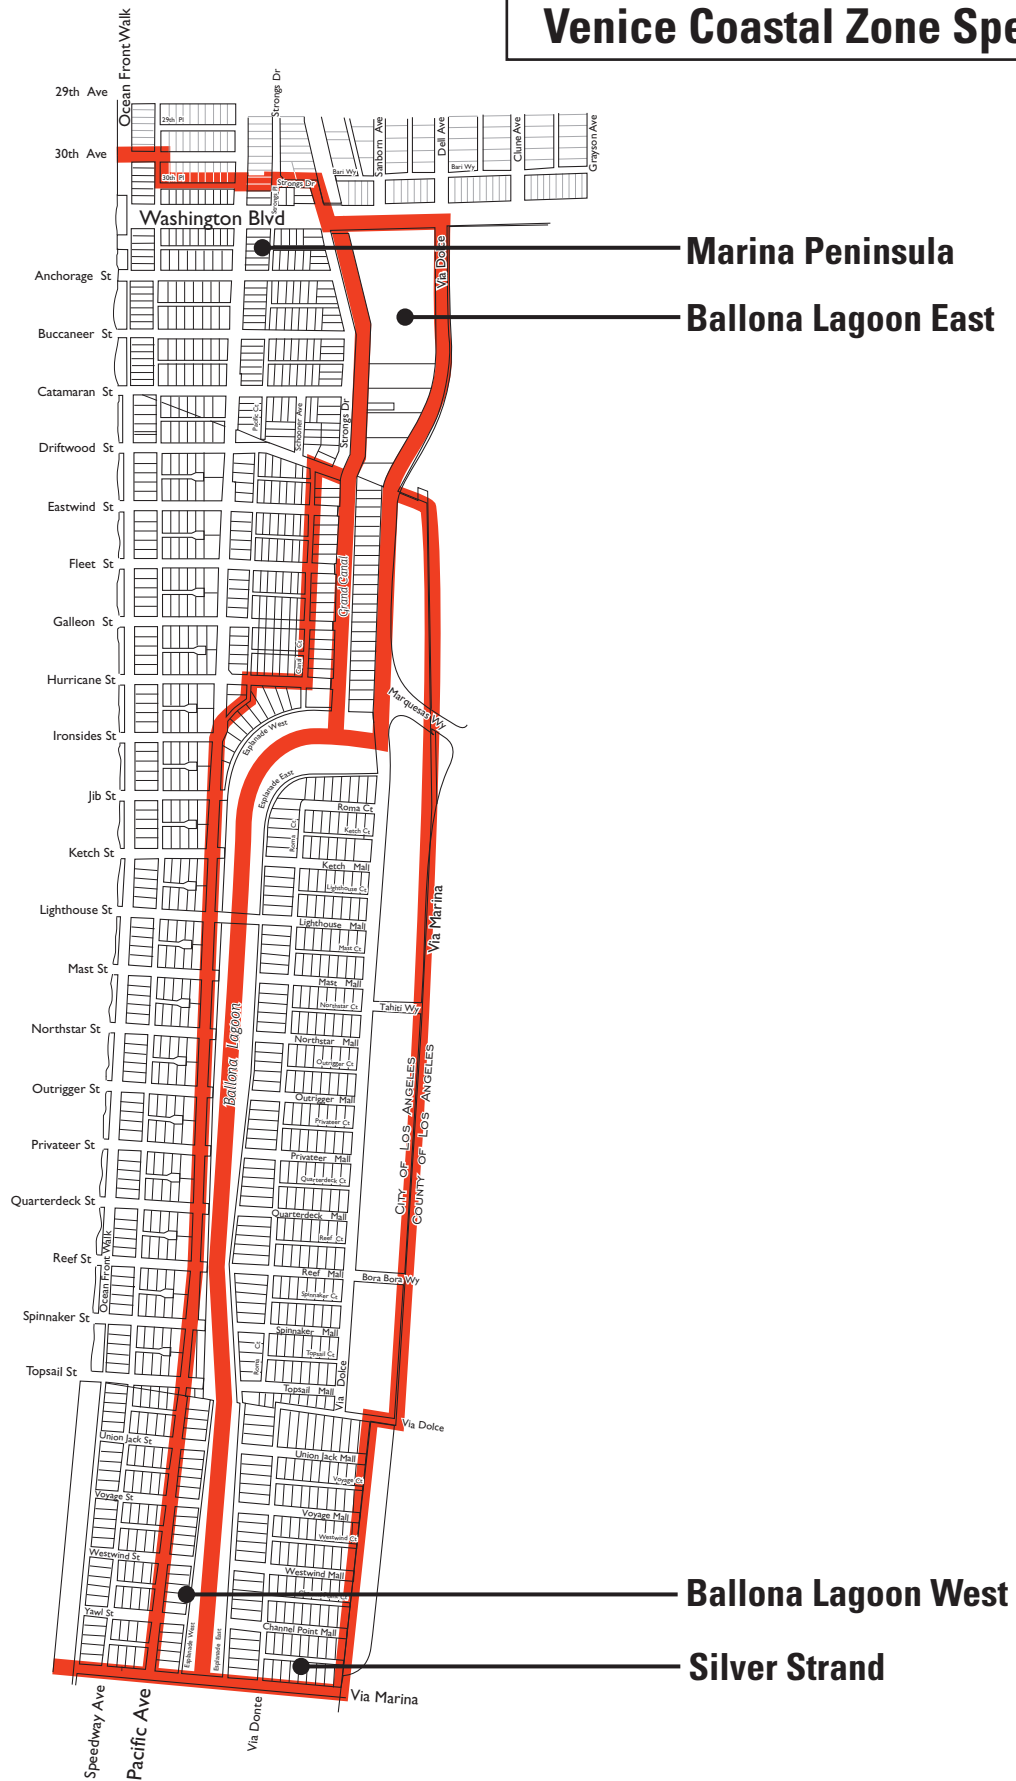

Venice Coastal Zone Specific Plan

Exhibit 2

**Subarea: Marina Peninsula • Silver Strand •
Ballona Lagoon West • Ballona Lagoon East**