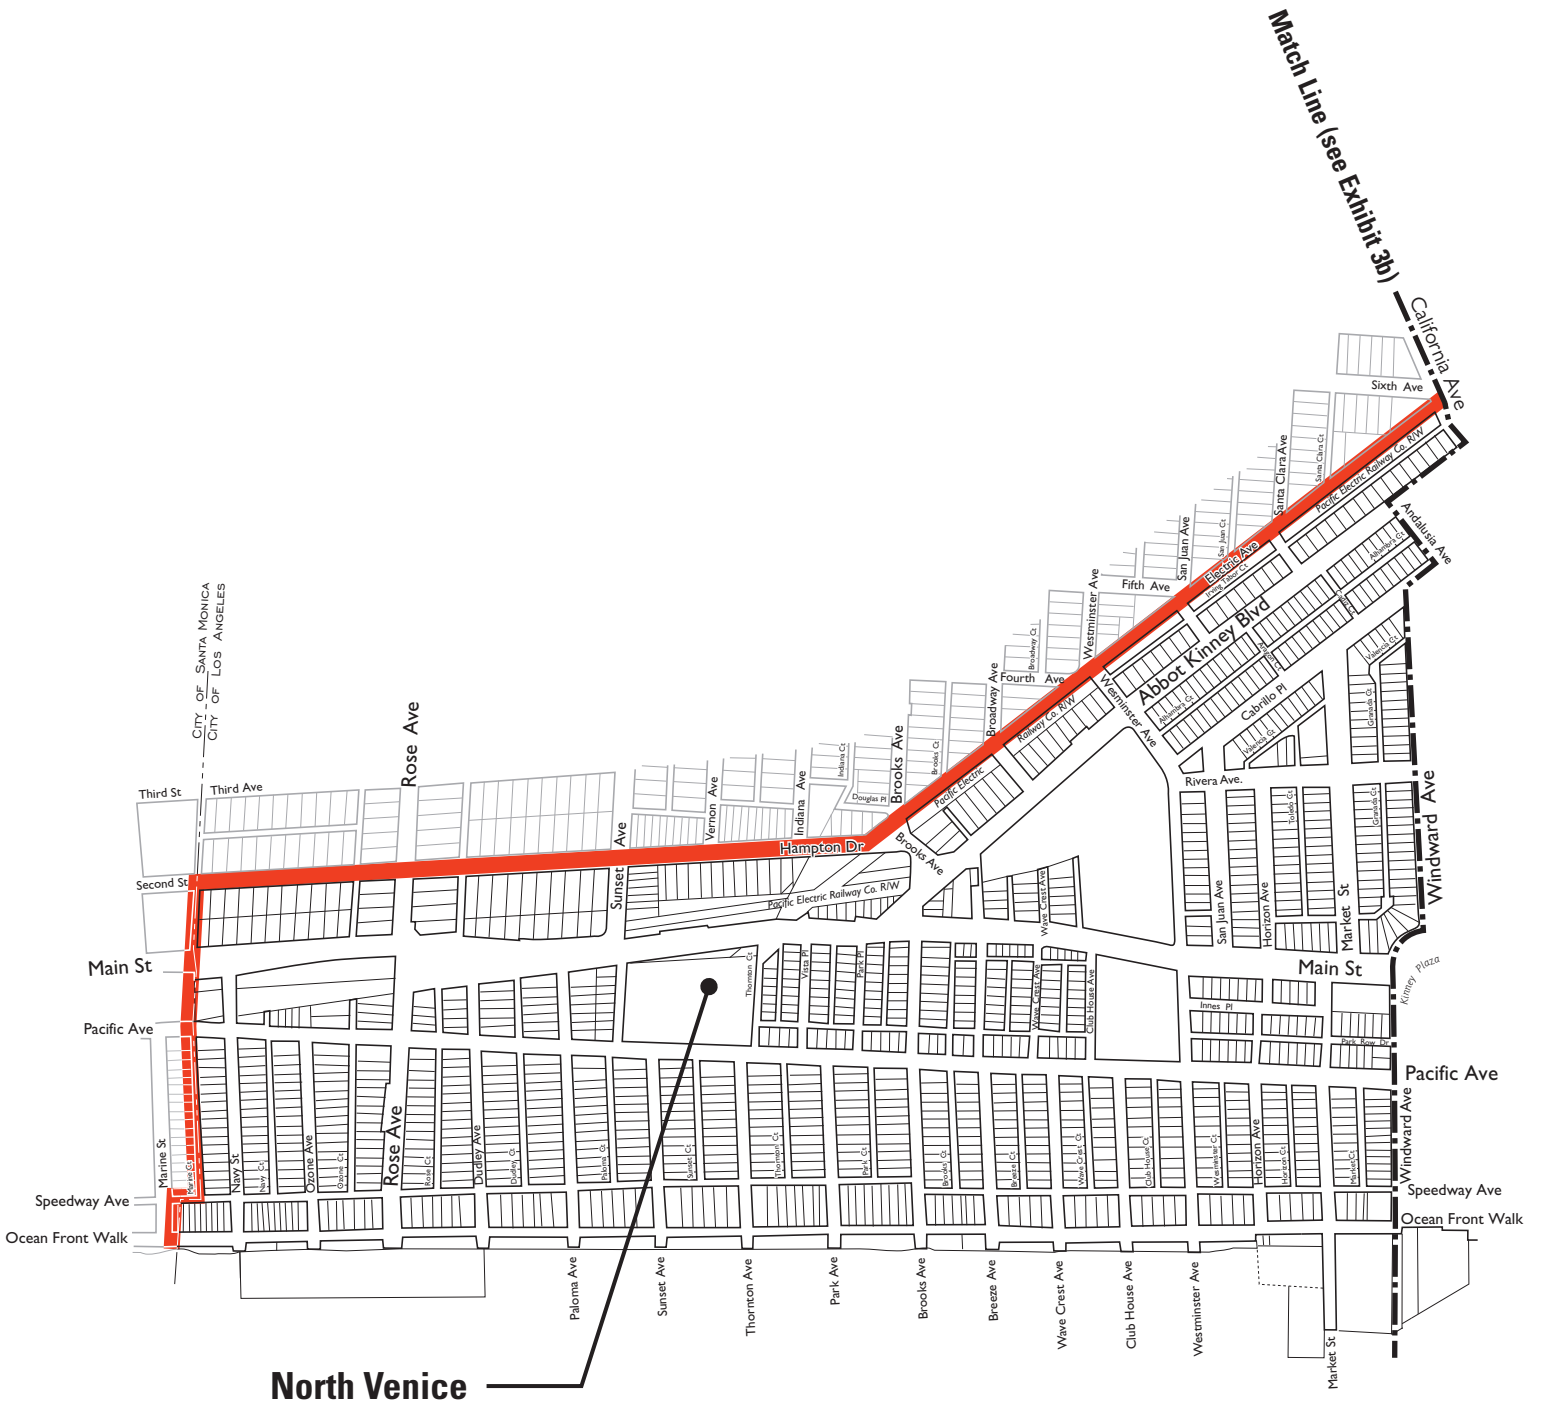

Venice Coastal Zone Specific Plan

Exhibit 1a
Venice Coastal Zone

- Venice Coastal Zone Specific Plan Area
- Dual Jurisdiction Zone

Dual Jurisdiction This area includes lands between the sea and the designated first public road paralleling the sea or 300' from the inland extent of any beach or of the mean high tide line if there is no beach, whichever is the greater distance. Also included are lands within 100' of streams and wetlands and lands within 100' of the top of the seaward face of coastal bluff.

**Subarea: Marina Peninsula • Silver Strand •
Ballona Lagoon West • Ballona Lagoon East**

Venice Coastal Zone Specific Plan

Exhibit 3a
Subarea: North Venice • Venice Canals

Venice Coastal Zone Specific Plan

Exhibit 3b
Subarea: North Venice • Venice Canals

Venice Coastal Zone Specific Plan

Exhibit 4a
Subarea: Oakwood • Milwood • Southeast Venice

Venice Coastal Zone Specific Plan

Exhibit 4b
Subarea: Oakwood • Milwood • Southeast Venice