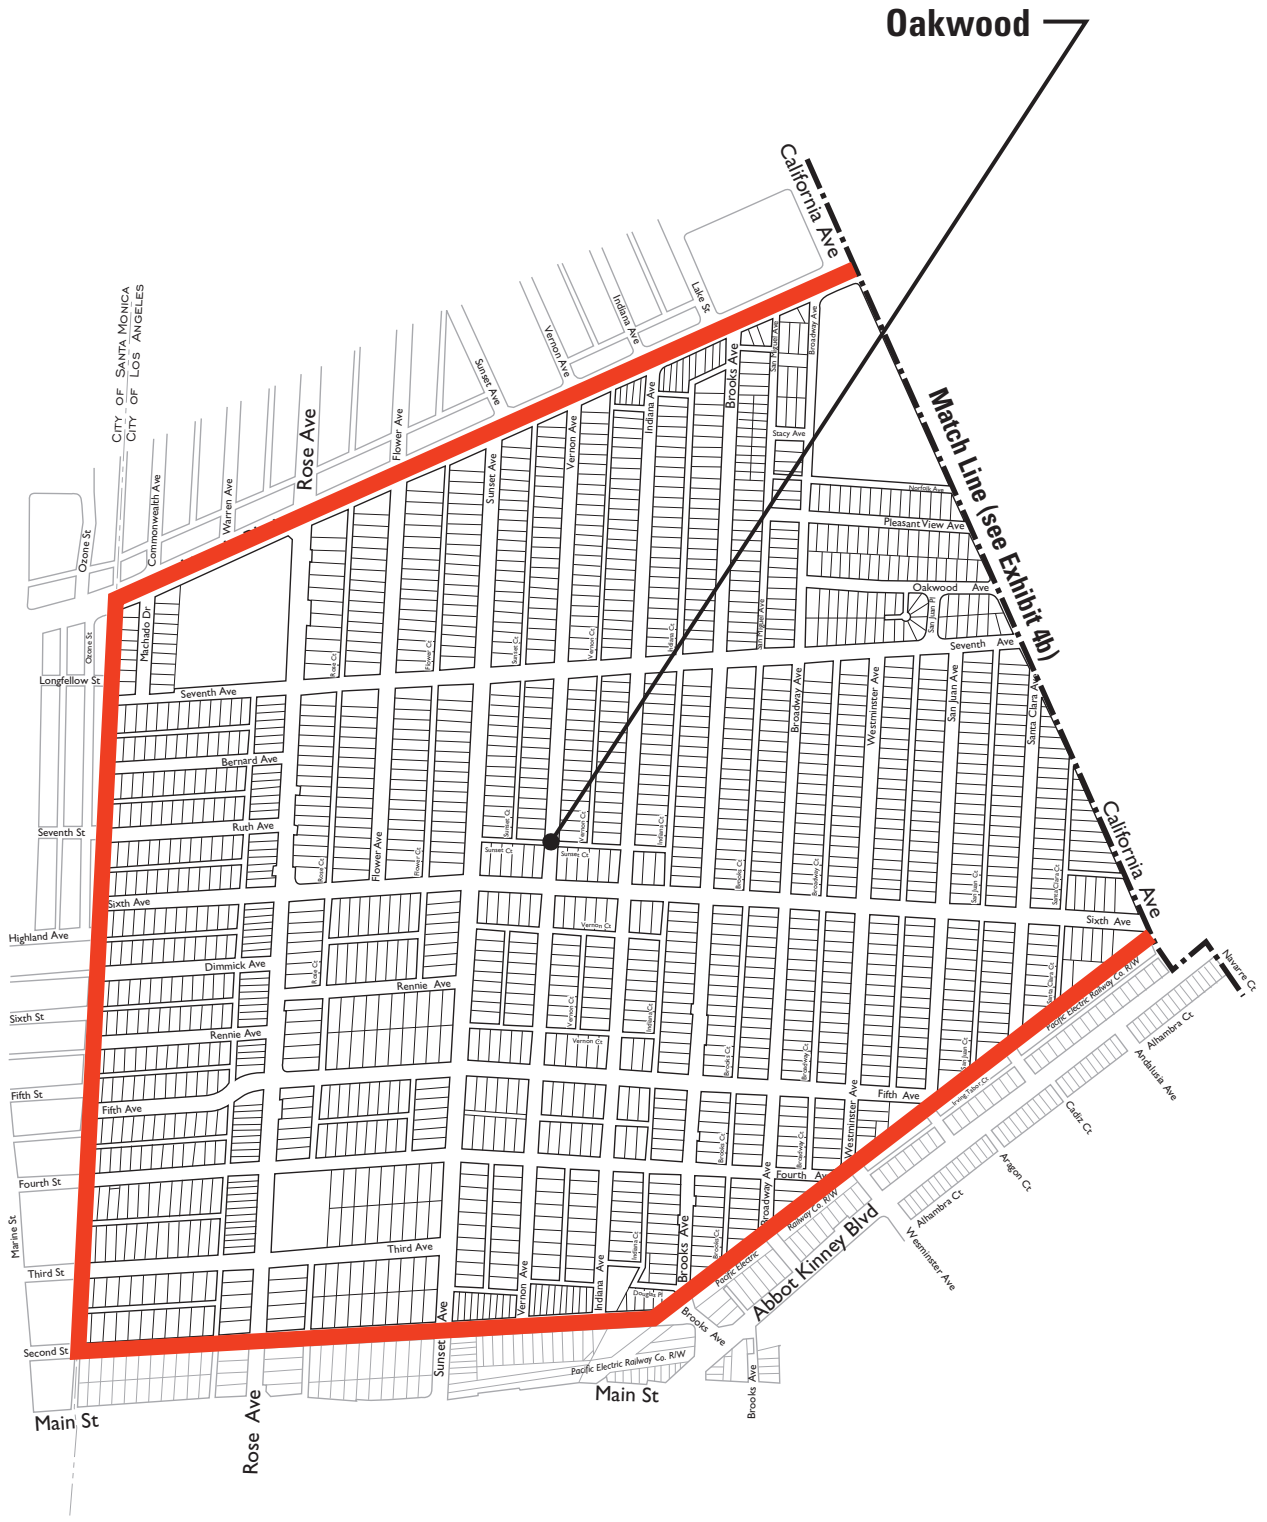

Venice Coastal Zone Specific Plan

Exhibit 1a
Venice Coastal Zone

- Venice Coastal Zone Specific Plan Area
- Dual Jurisdiction Zone

Dual Jurisdiction This area includes lands between the sea and the designated first public road paralleling the sea or 300' from the inland extent of any beach or of the mean high tide line if there is no beach, whichever is the greater distance. Also included are lands within 100' of streams and wetlands and lands within 100' of the top of the seaward face of coastal bluff.

**Subarea: Marina Peninsula • Silver Strand •
Ballona Lagoon West • Ballona Lagoon East**

Venice Coastal Zone Specific Plan

Exhibit 3a
Subarea: North Venice • Venice Canals

Venice Coastal Zone Specific Plan

Exhibit 3b
Subarea: North Venice • Venice Canals

Venice Coastal Zone Specific Plan

Exhibit 4a
Subarea: Oakwood • Milwood • Southeast Venice

Venice Coastal Zone Specific Plan

Exhibit 4b
Subarea: Oakwood • Milwood • Southeast Venice