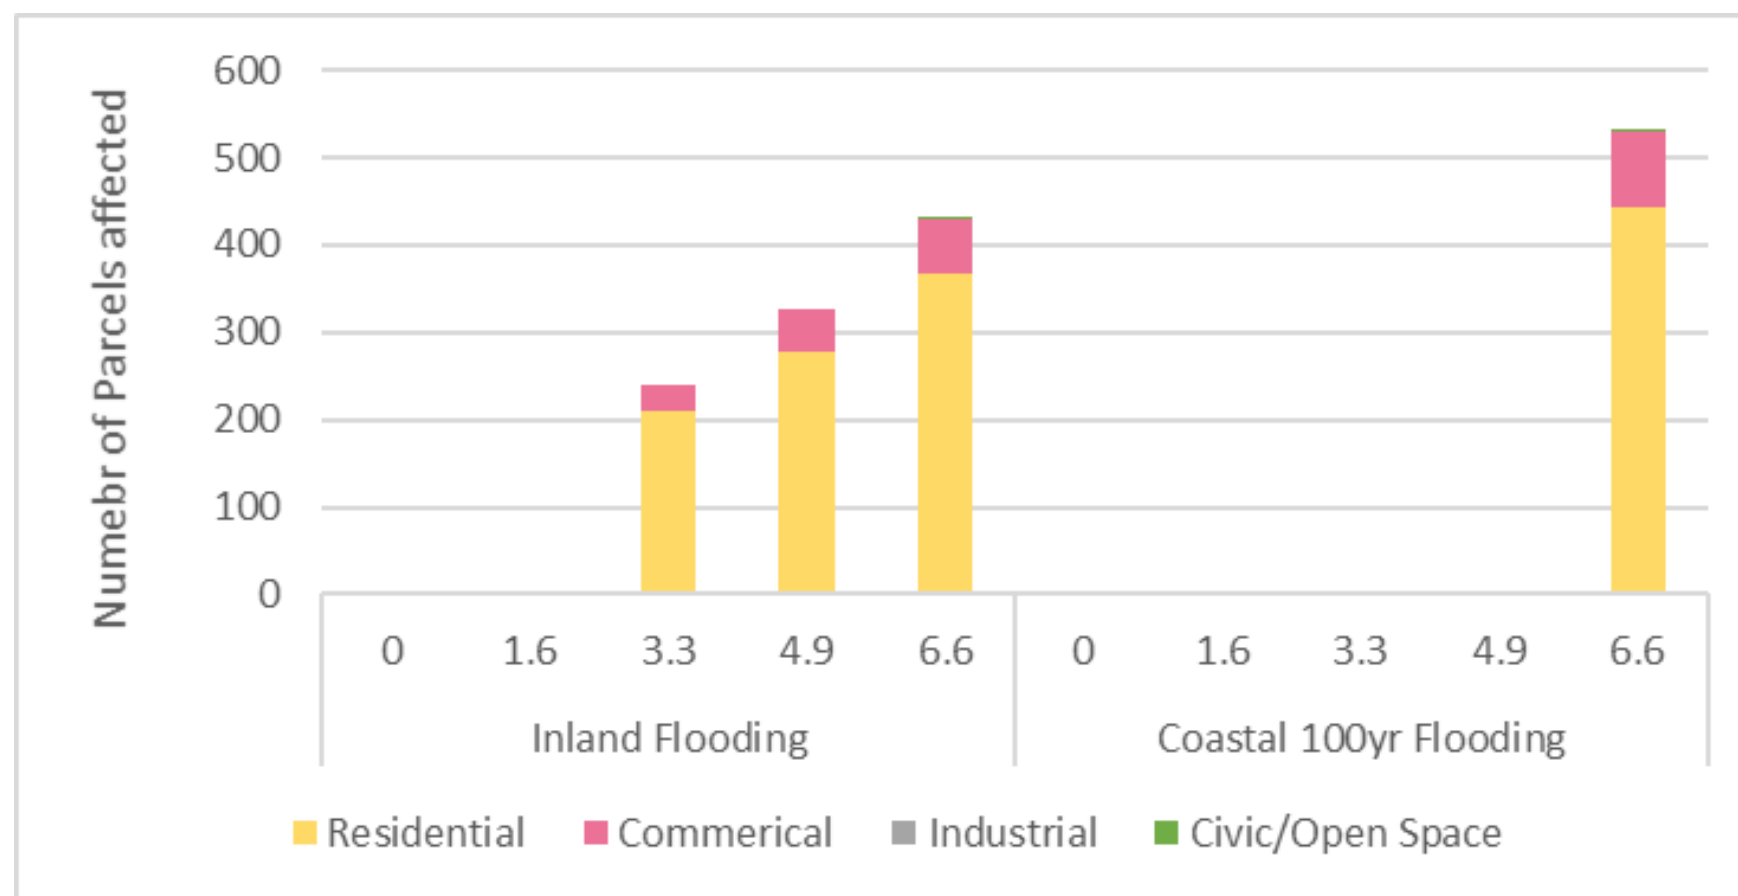

**Ballona Lagoon West**

**Oxford Triangle**

**# of Parcels Affected for +6.6 feet Inland Flooding**

- North Venice
- Marina Peninsula
- Silver Strand
- Southeast Venice
- Milwood
- Venice Canals
- Ballona Lagoon West
- Ballona Lagoon (Grand Canal) East
- Oxford Triangle
- Oakwood