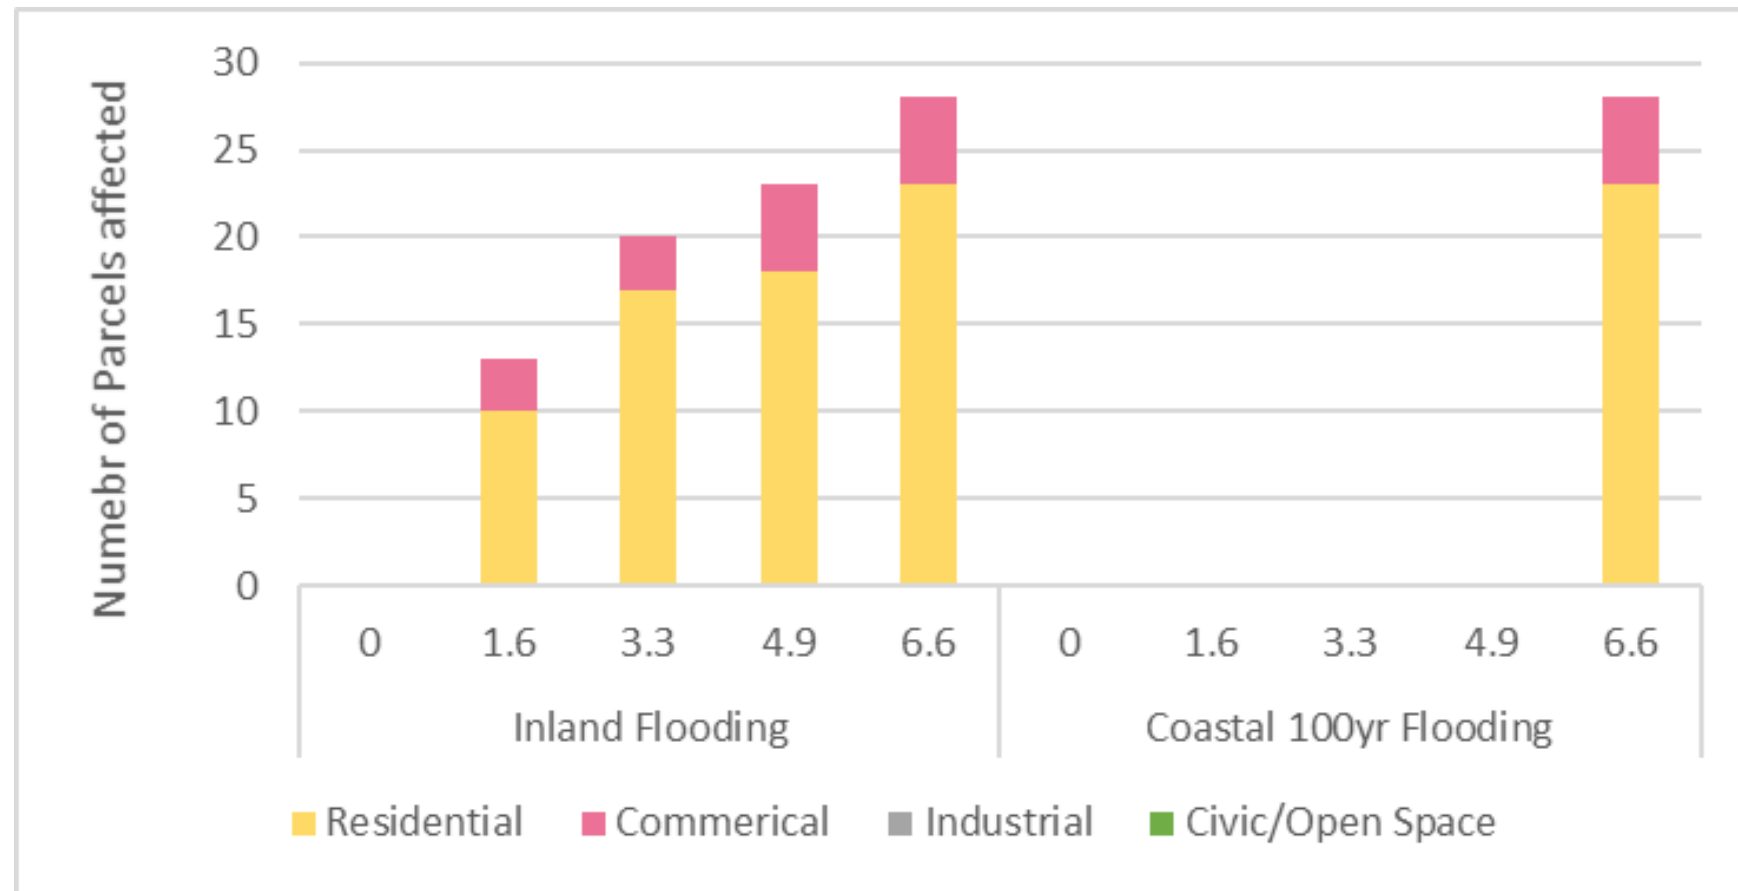

Ballona Lagoon East (Grand Canal)

Oakwood

Silver Strand