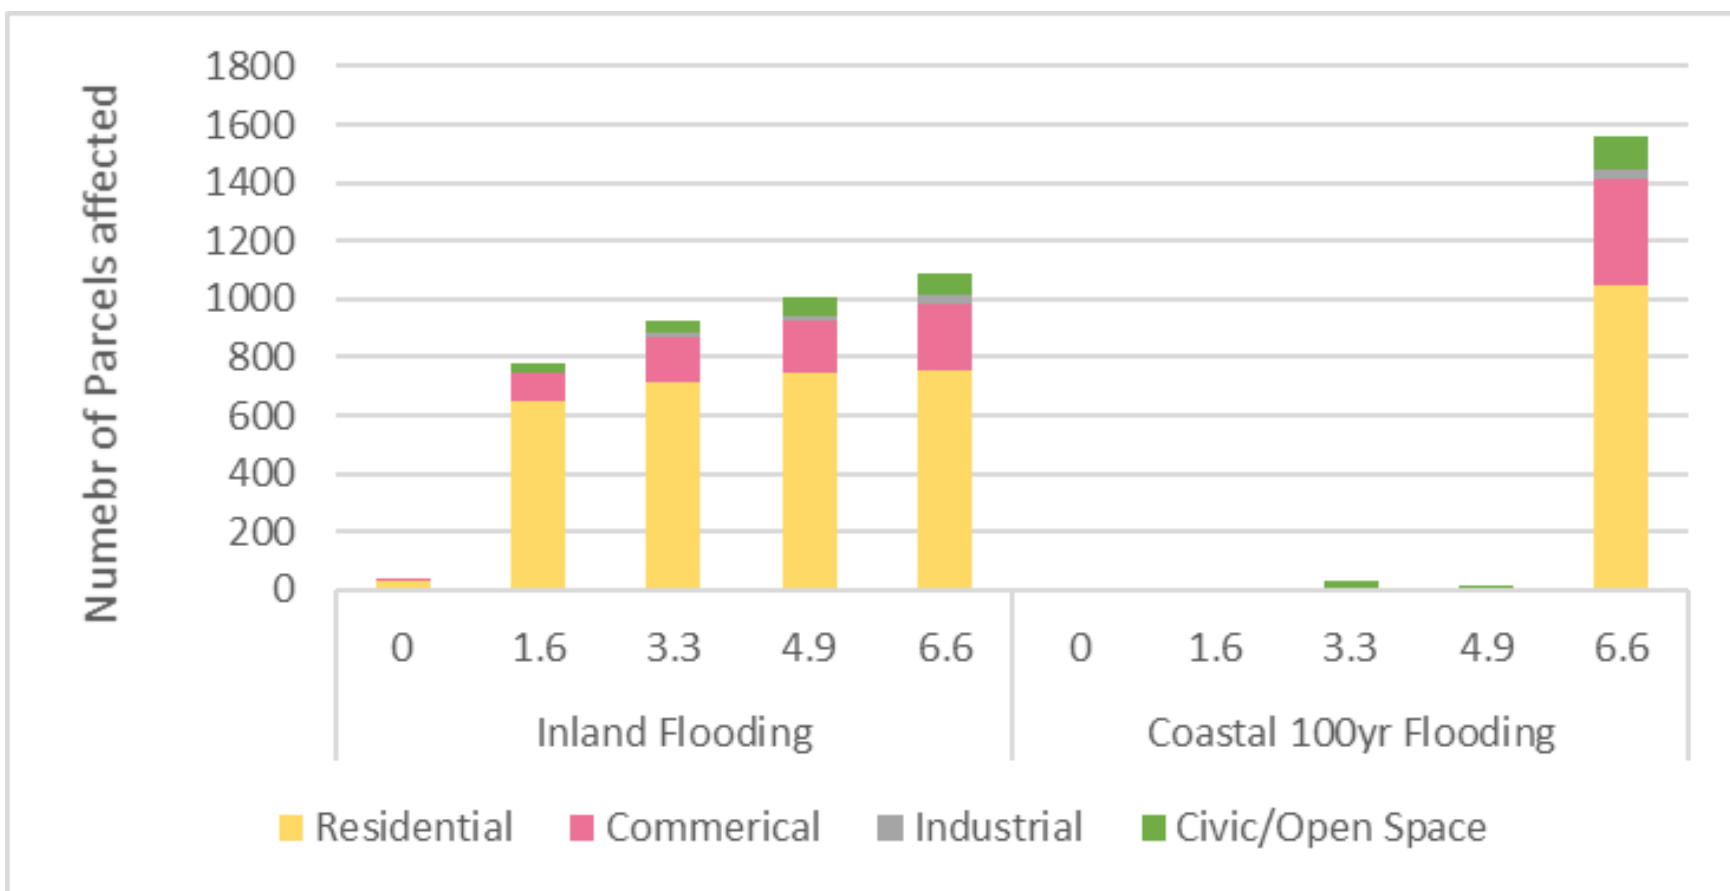

Southeast Venice

Marina Peninsula