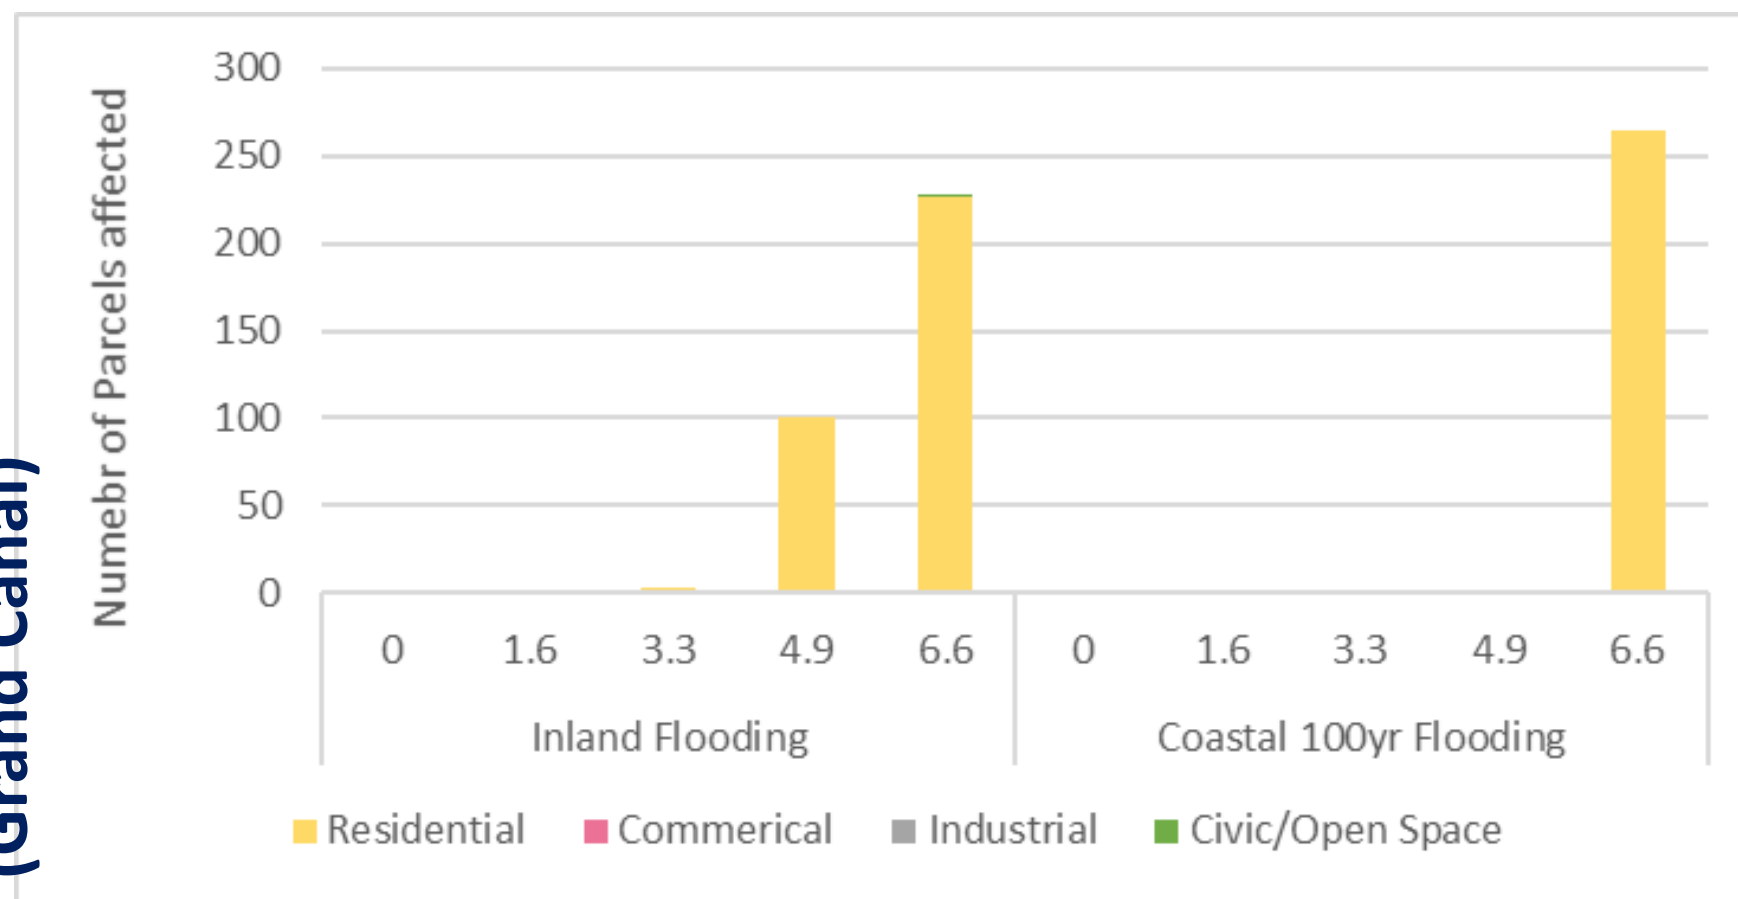

# of Parcels Affected for +6.6 feet Inland Flooding

- North Venice
- Marina Peninsula
- Silver Strand
- Southeast Venice
- Milwood
- Venice Canals
- Ballona Lagoon West
- Ballona Lagoon (Grand Canal) East
- Oxford Triangle
- Oakwood