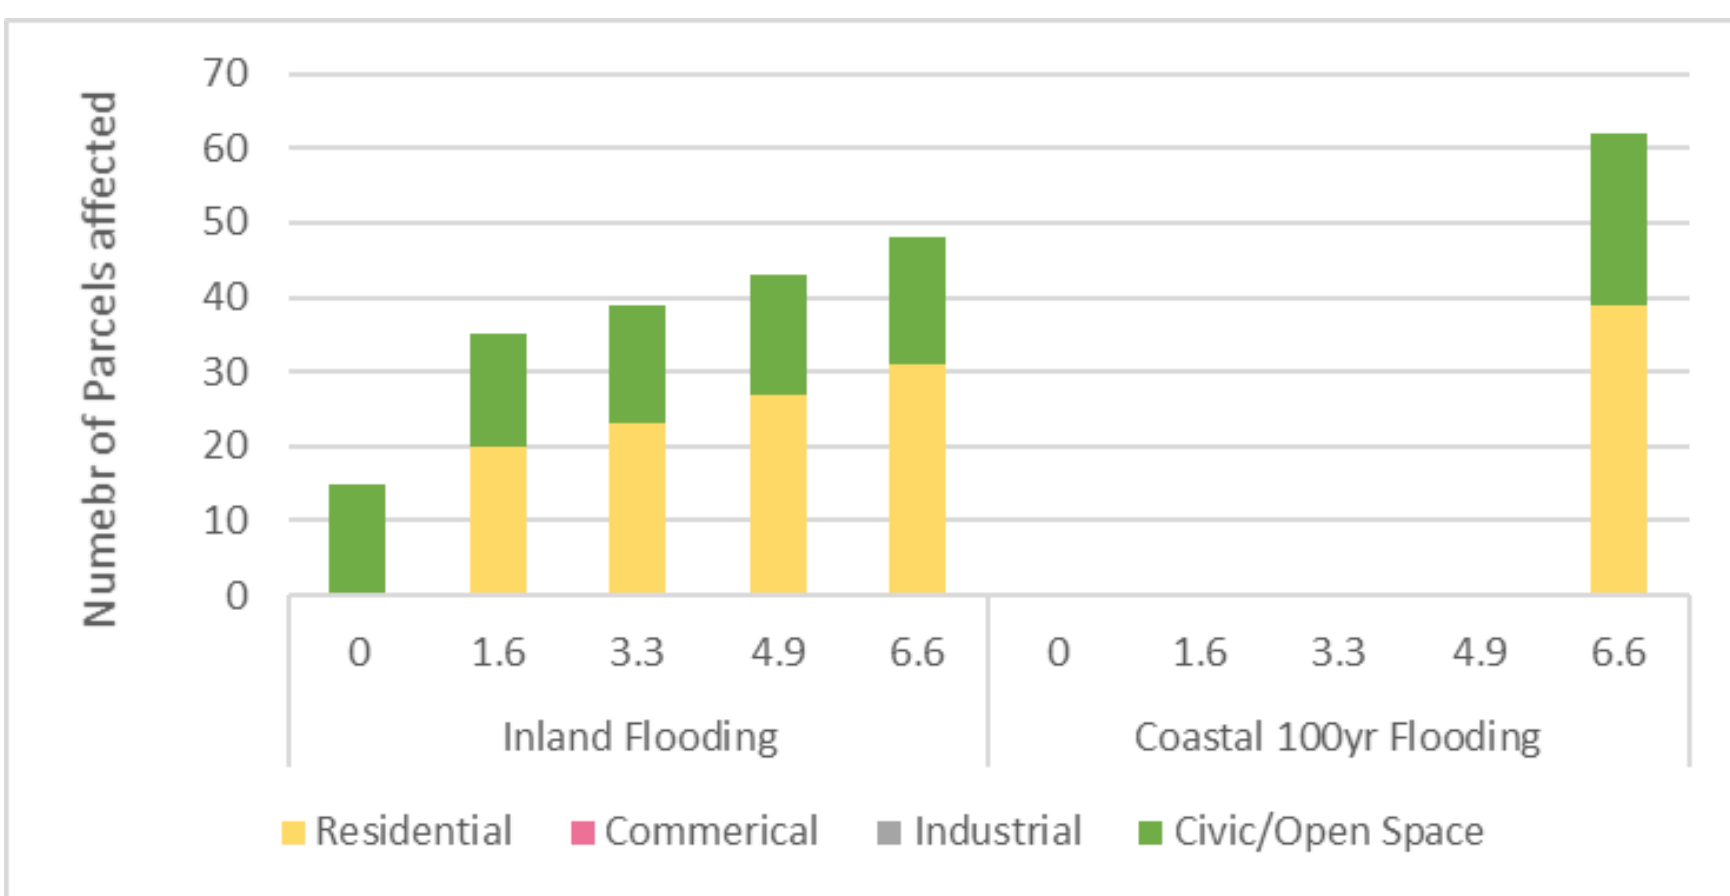

**Ballona Lagoon West**

**Oxford Triangle**

**# of Parcels Affected for +6.6 feet Inland Flooding**

- North Venice
- Marina Peninsula
- Silver Strand
- Southeast Venice
- Milwood
- Venice Canals
- Ballona Lagoon West
- Ballona Lagoon (Grand Canal) East
- Oxford Triangle
- Oakwood