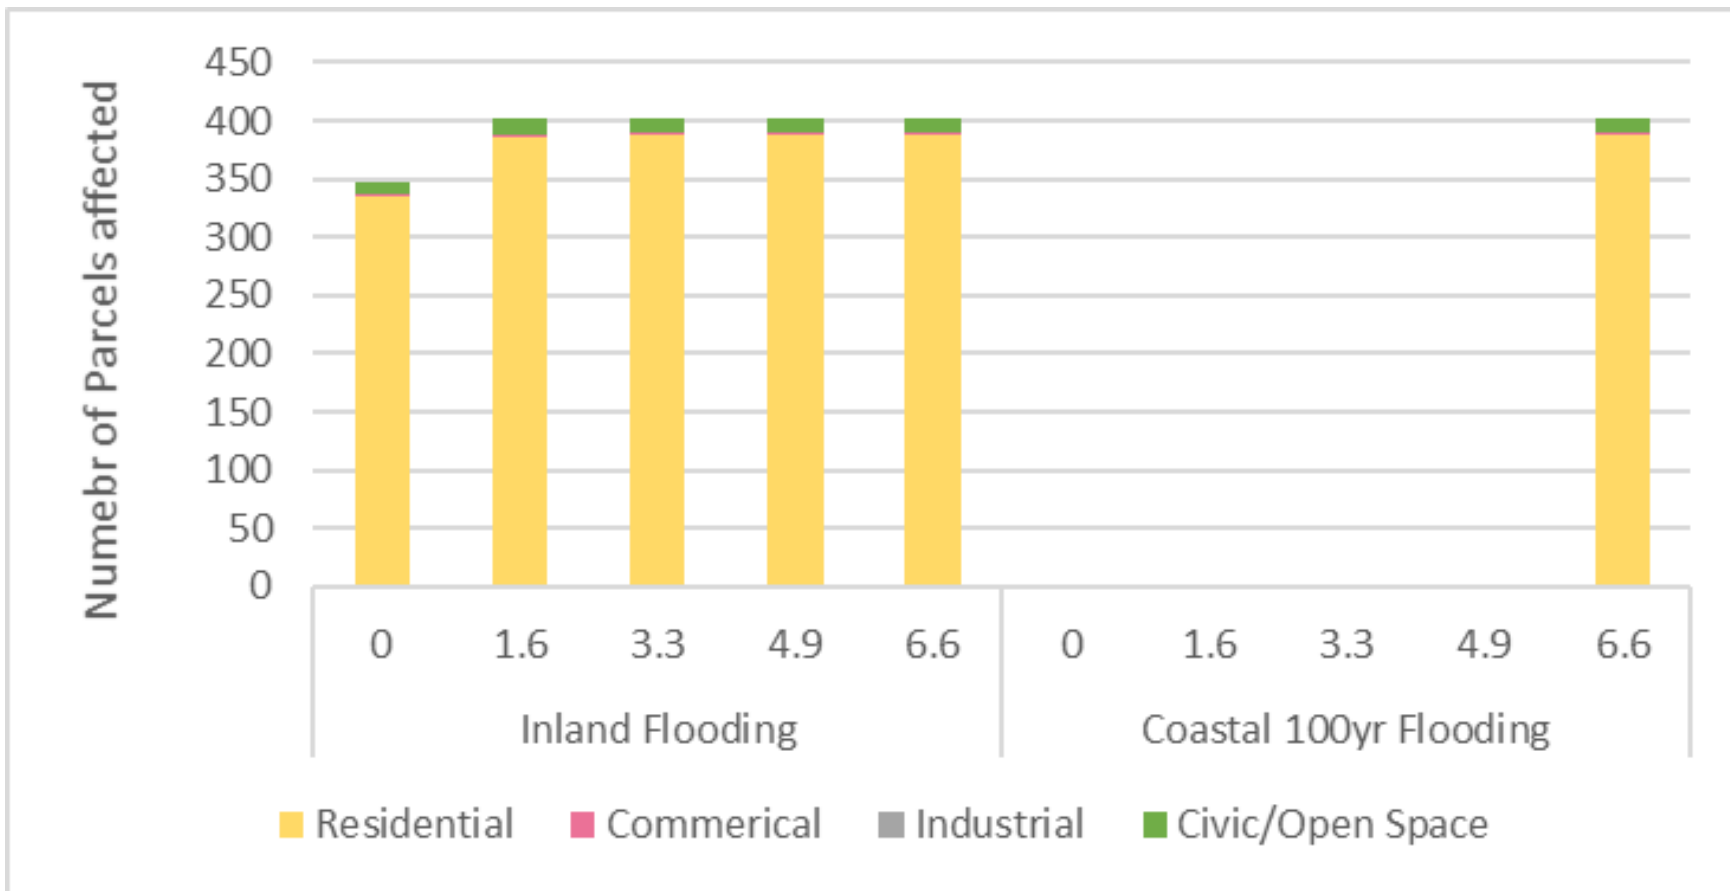

Silver Strand

Venice Canals