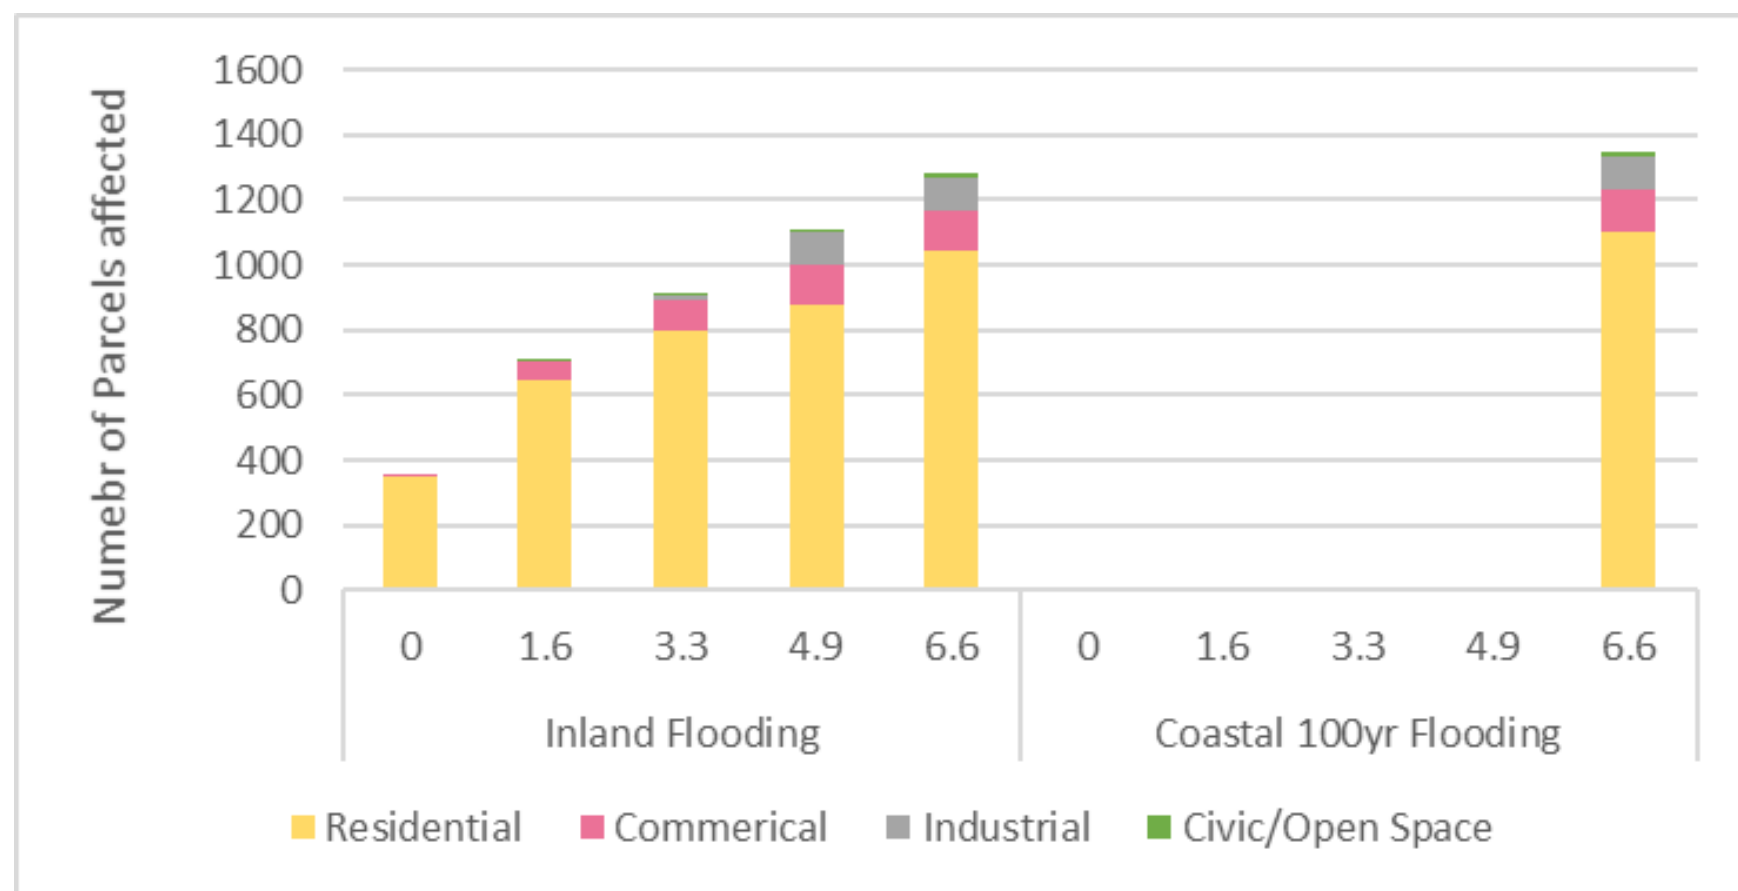

**North Venice**

**Ballona Lagoon East (Grand Canal)**

**Milwood**

**Venice Canals**

**Silver Strand**

**Oakwood**

**Marina Peninsula**

**Southeast Venice**

**Ballona Lagoon West**

**Oxford Triangle**

**# of Parcels Affected for +6.6 feet Inland Flooding**

- North Venice
- Marina Peninsula
- Silver Strand
- Southeast Venice
- Milwood
- Venice Canals
- Ballona Lagoon West
- Ballona Lagoon (Grand Canal) East
- Oxford Triangle
- Oakwood