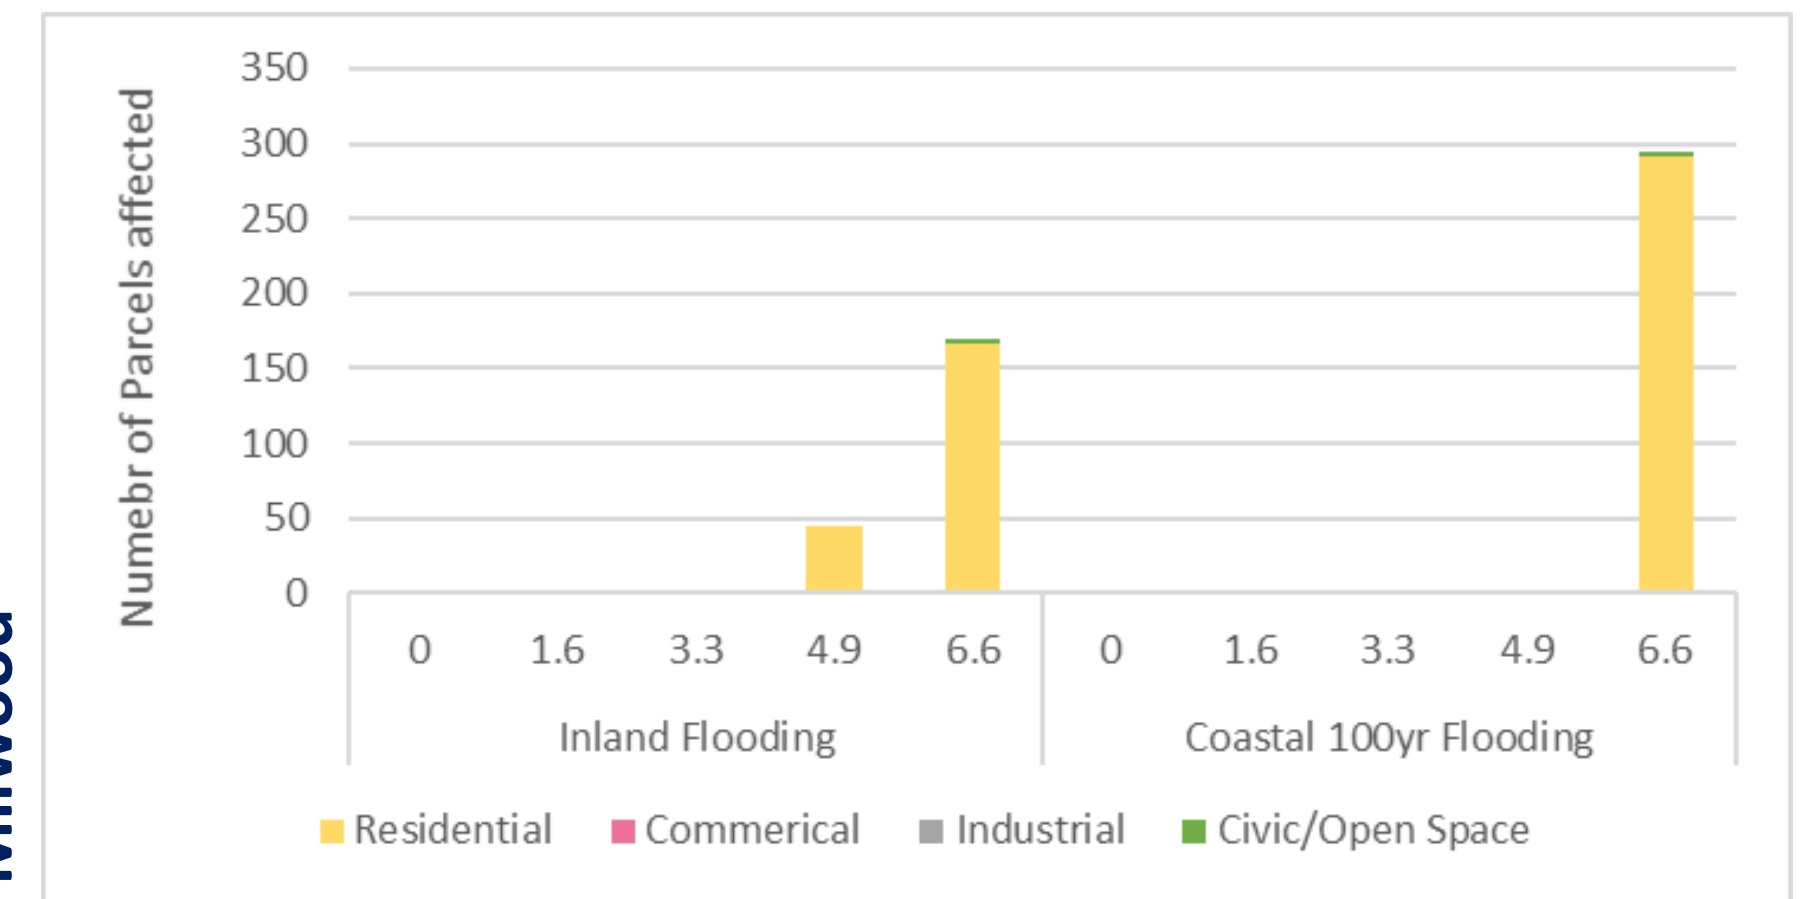

# of Parcels Affected for +6.6 feet Inland Flooding

- North Venice
- Marina Peninsula
- Silver Strand
- Southeast Venice
- Milwood
- Venice Canals
- Ballona Lagoon West
- Ballona Lagoon (Grand Canal) East
- Oxford Triangle
- Oakwood