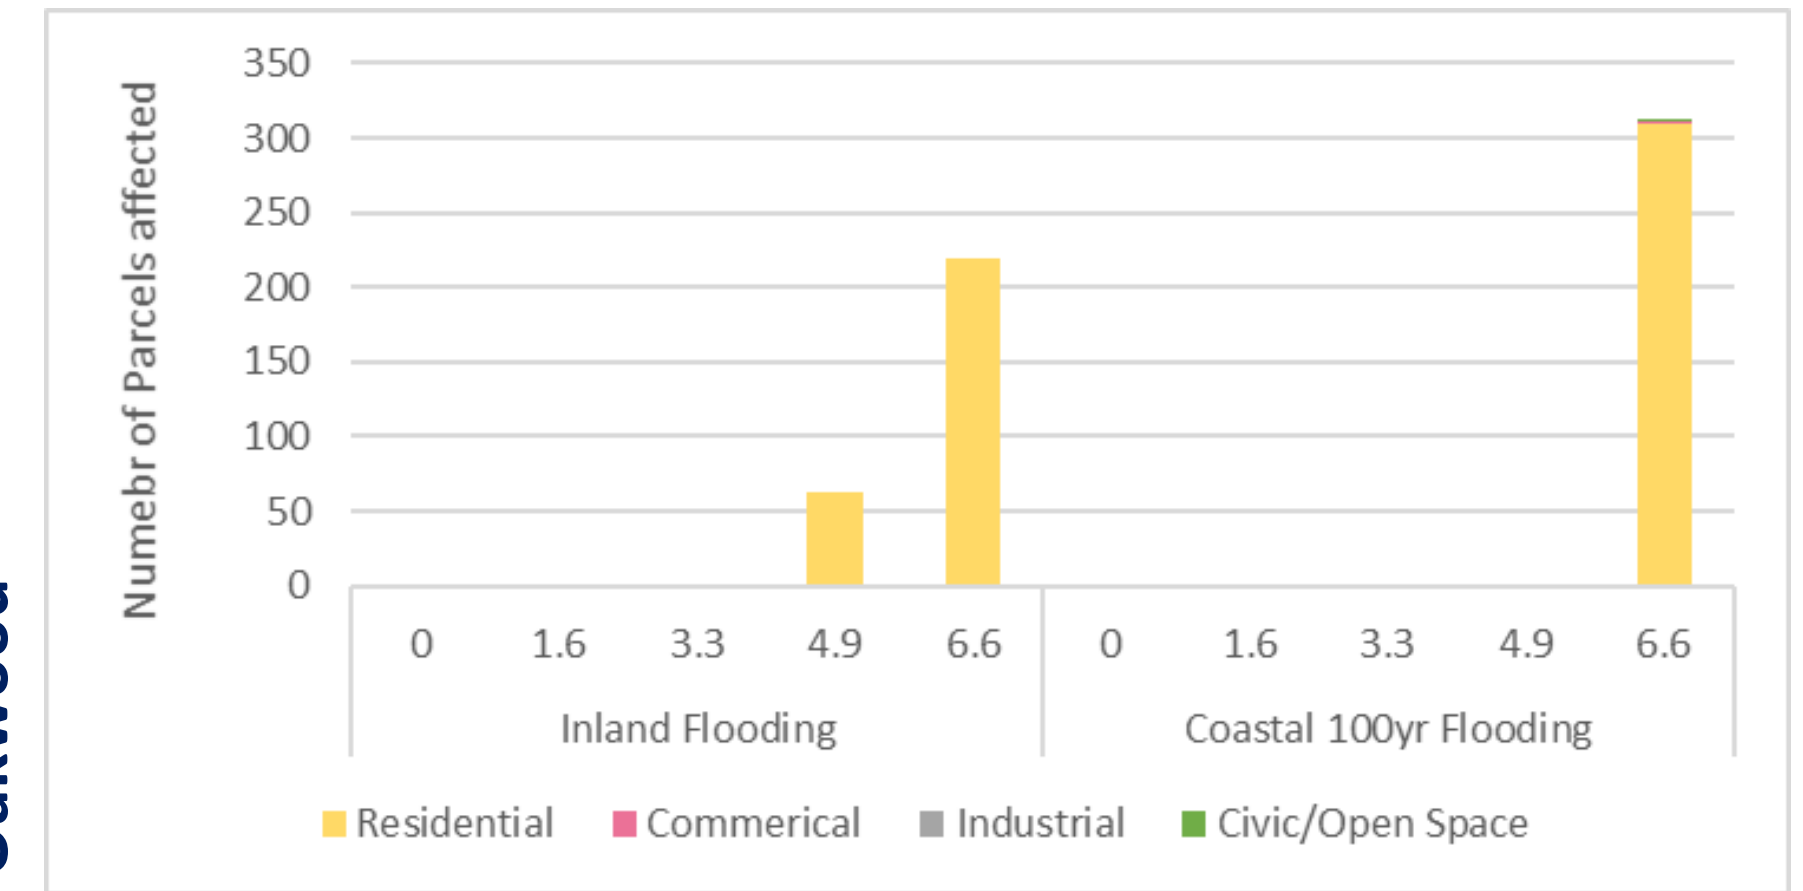

Milwood

Oakwood