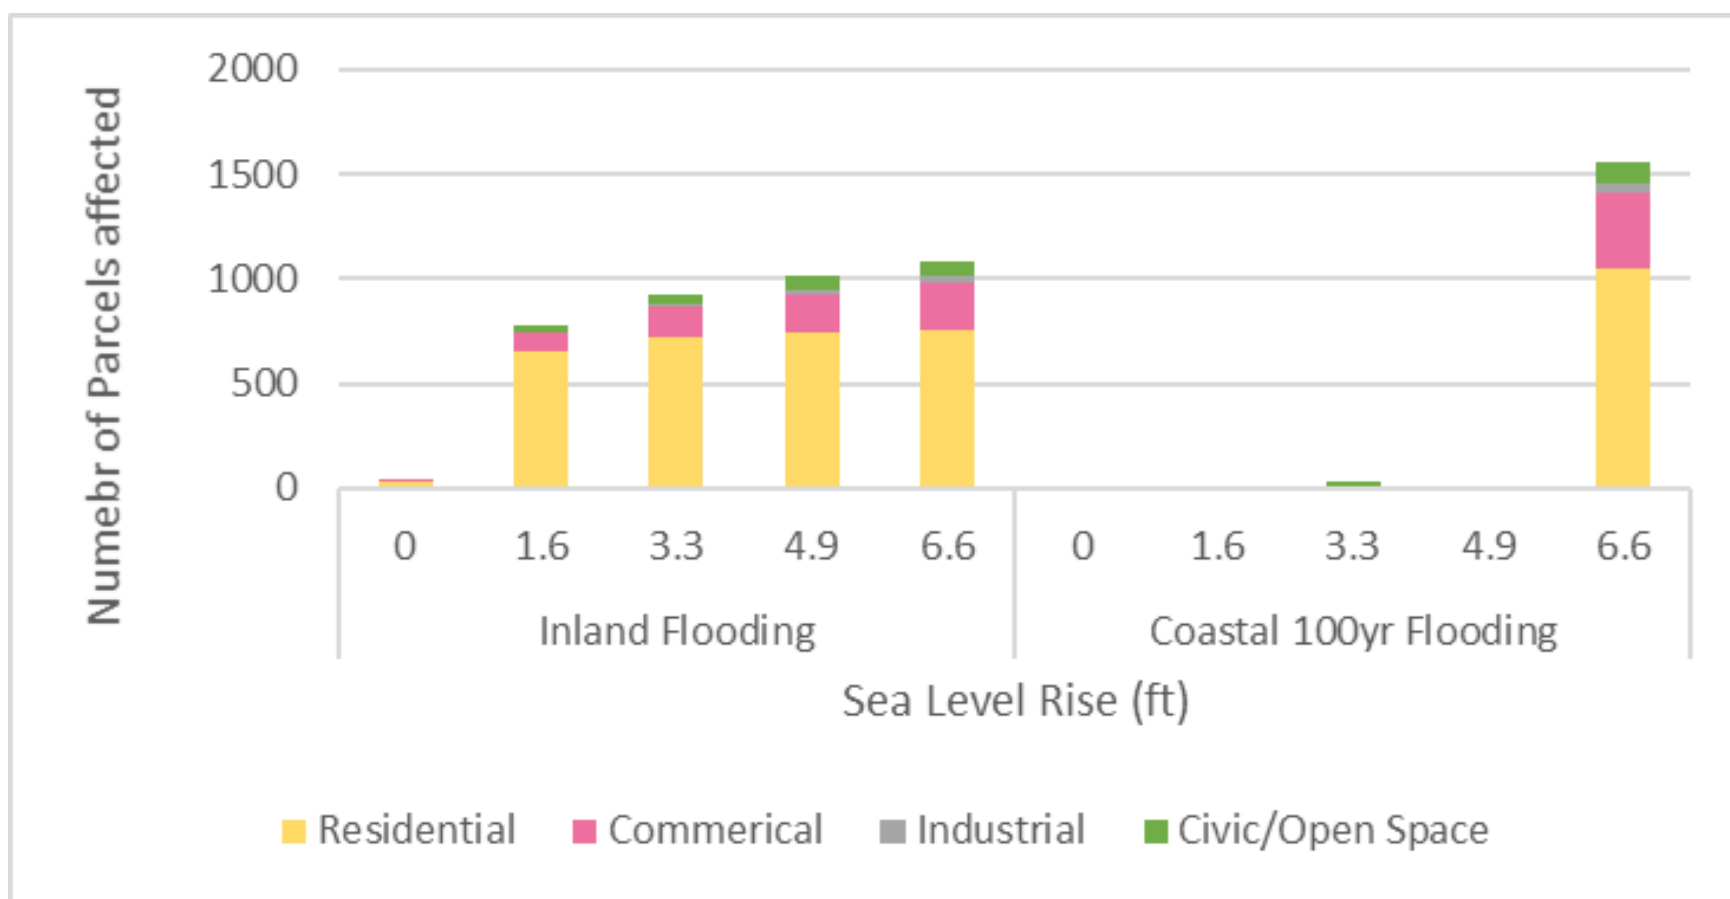

North Venice