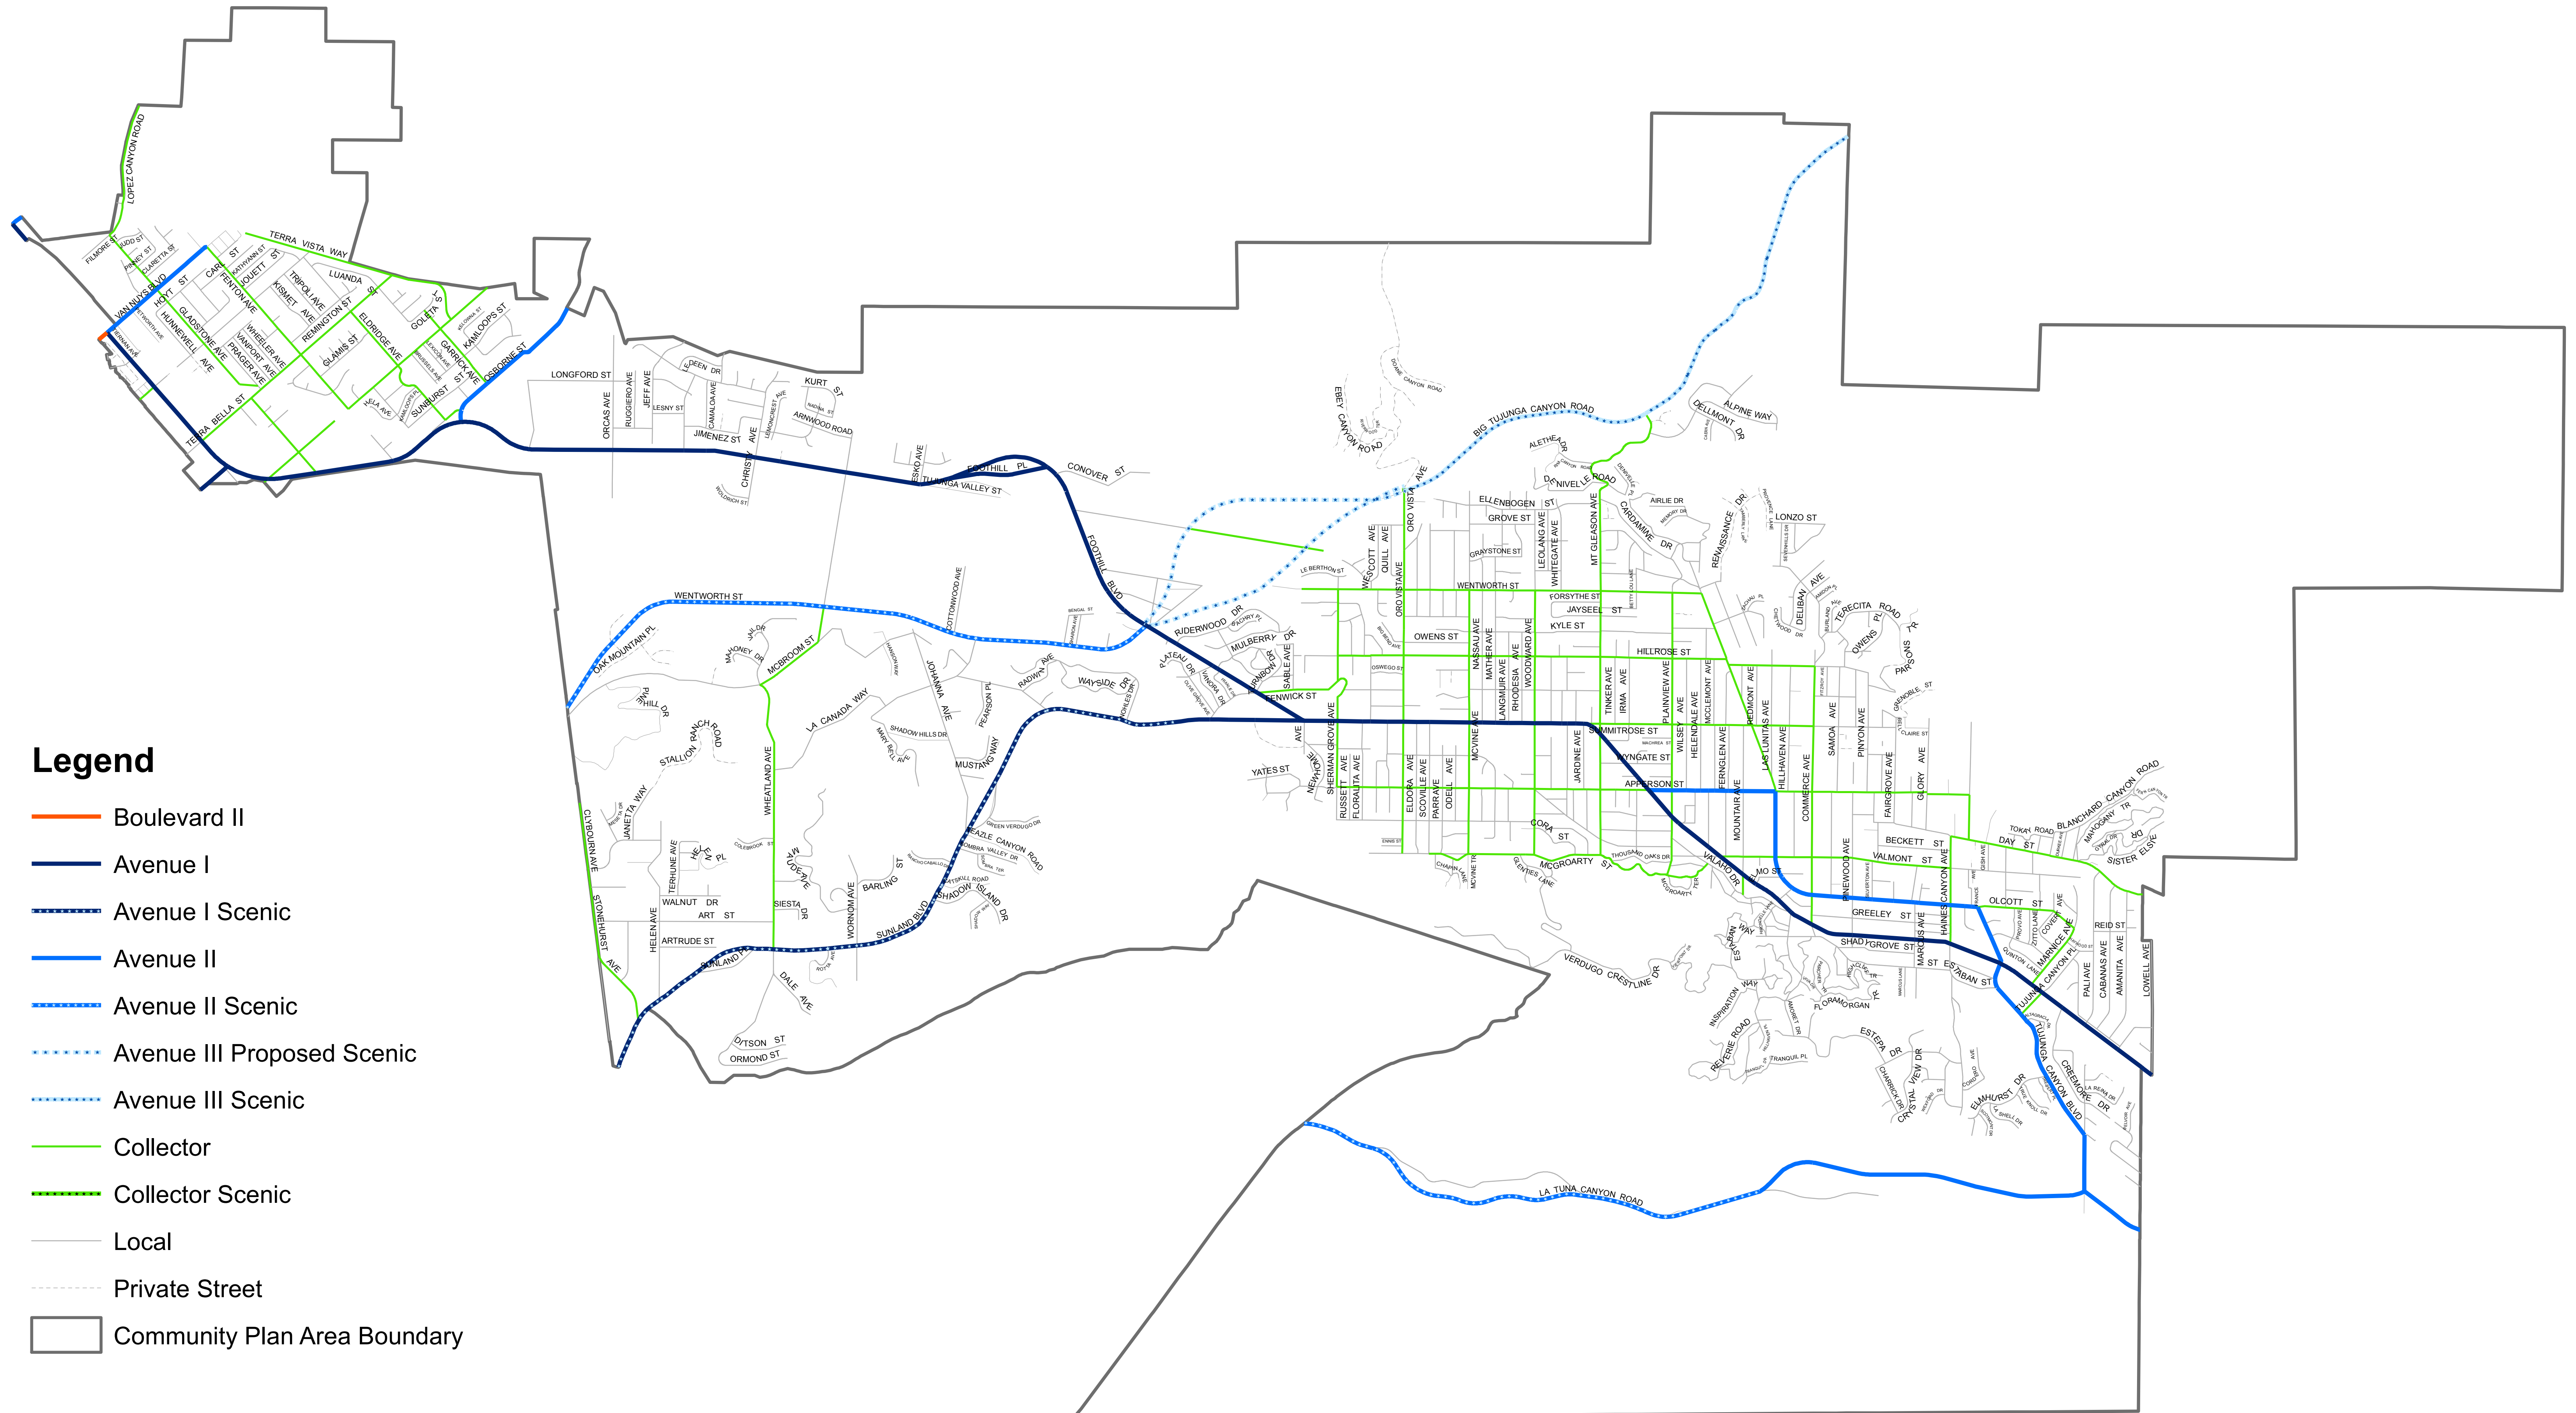

SUNLAND - TUJUNGA - LAKEVIEW TERRACE - SHADOW HILLS - EAST LA TUNA CANYON

CIRCULATION

Legend

- Boulevard II
- Avenue I
- - - Avenue I Scenic
- Avenue II
- - - Avenue II Scenic
- · · Avenue III Proposed Scenic
- · · Avenue III Scenic
- Collector
- - - Collector Scenic
- Local
- · · Private Street
- Community Plan Area Boundary

Date: 2/2/2017
DEPARTMENT OF CITY PLANNING
INFORMATION TECHNOLOGIES DIVISION