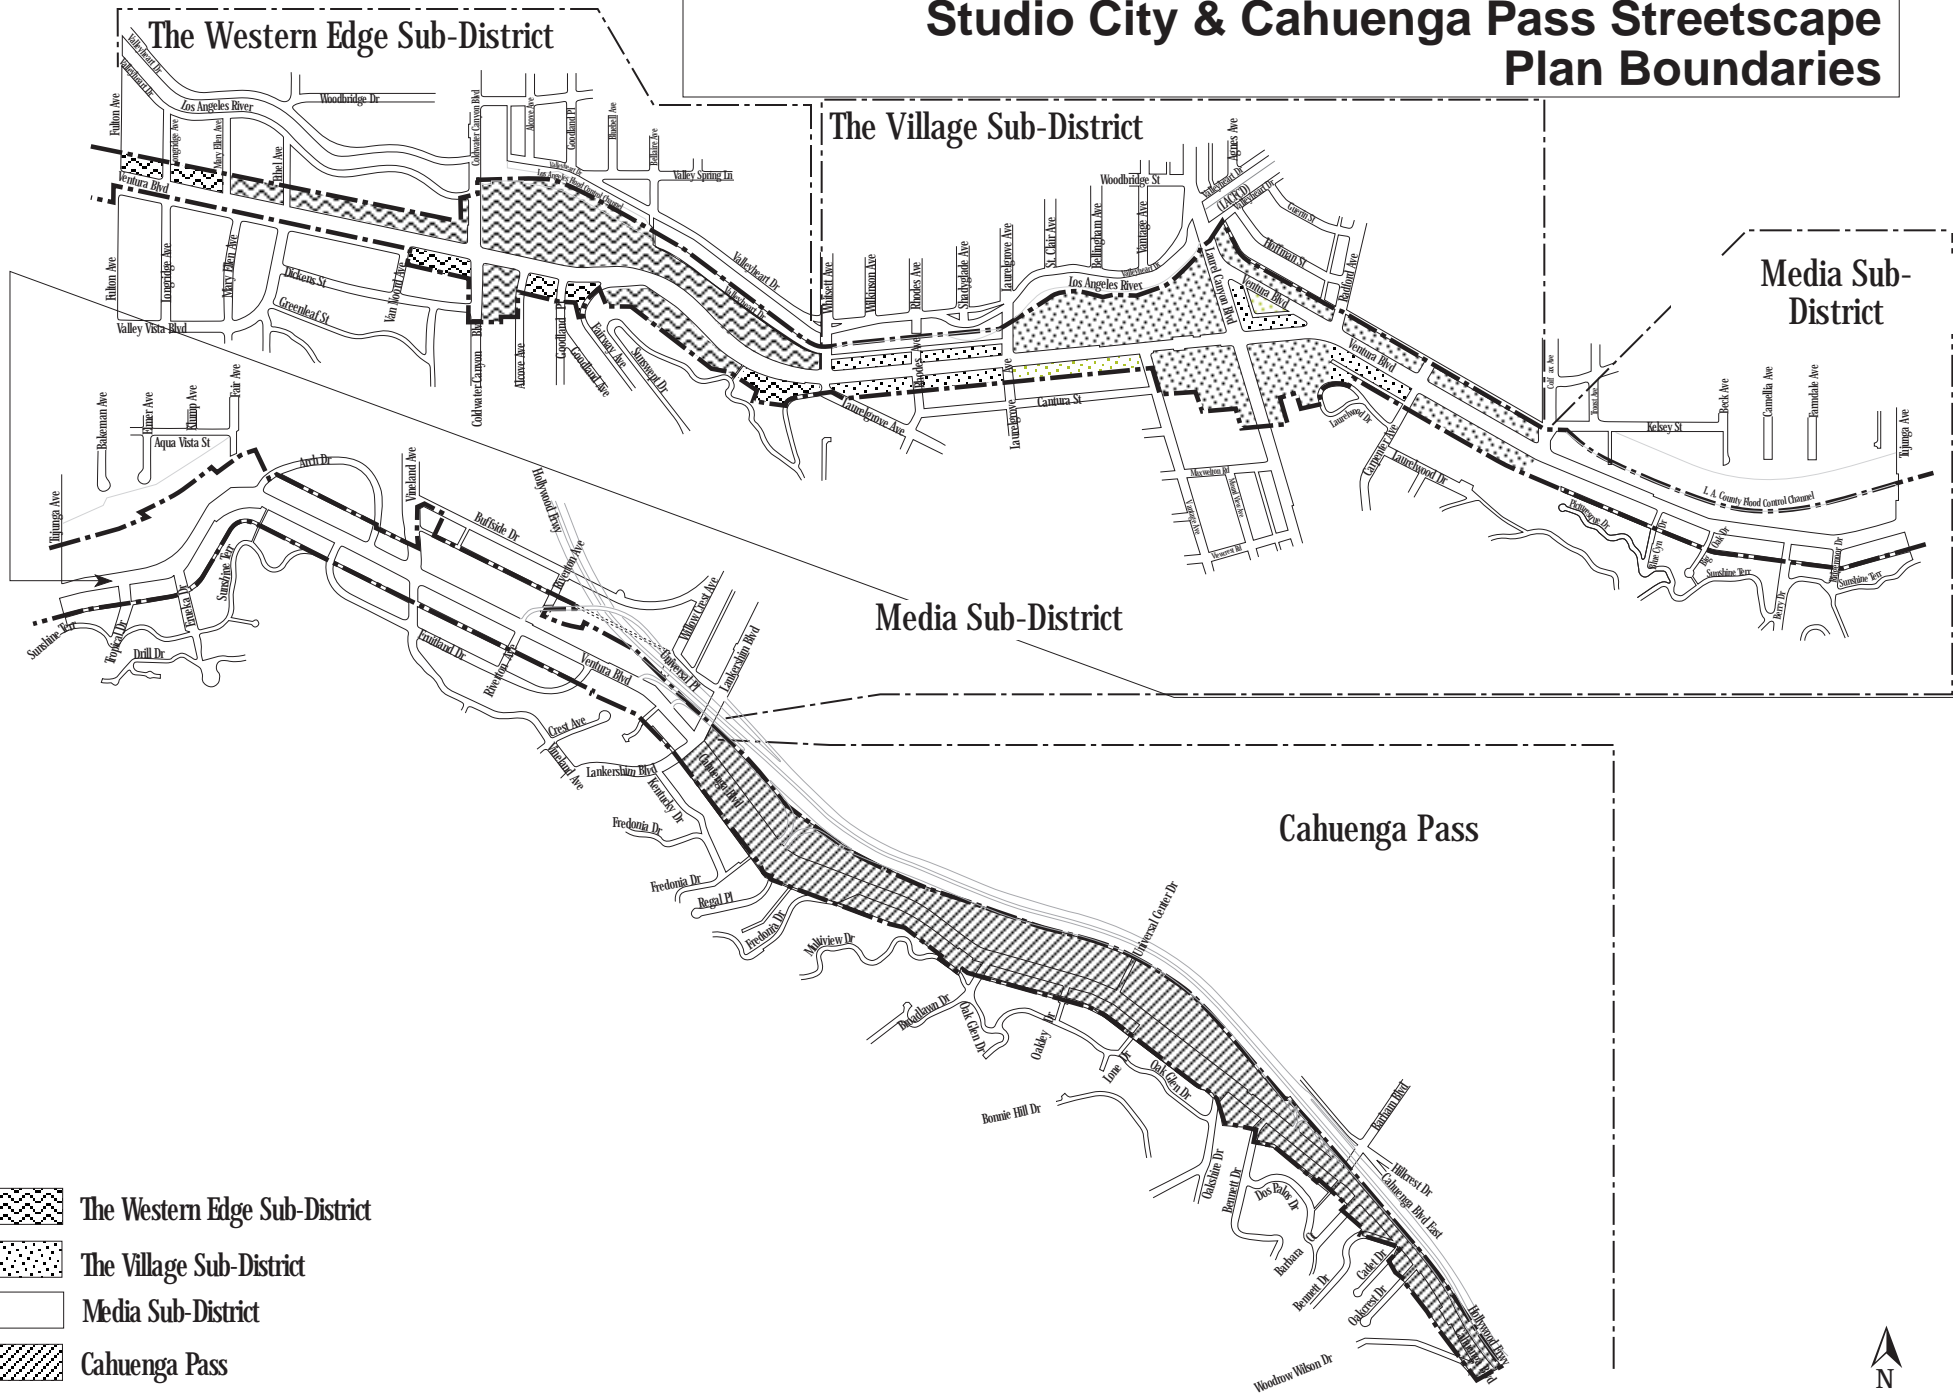

# Studio City & Cahuenga Pass Streetscape Plan Boundaries

-  The Western Edge Sub-District
-  The Village Sub-District
-  Media Sub-District
-  Cahuenga Pass

Not to Scale